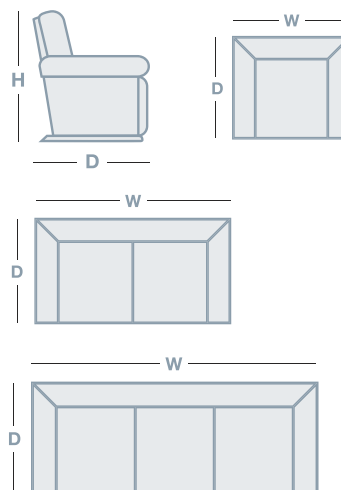

ADAM

OVERVIEW

The Adam is both stylish and comfortable and comes complete with triple pillow back design, slender armrests and a sleek designer arc handle. Add to that, a range of options including glideaway, non-reclining or power, the Adam will suit just about any modern day living or media room.

FEATURES

- Independent back recline – recline with or without the use of the footrest
- Full body lumbar support in all 16 natural reclining comfort positions
- Secure 3 position varying height locking footrest for safety and support
- Customise your gliding comfort (using convenient wingnuts located under recliner)
- Solid 4 sided frame
- Locking, removable back for easy transport

HOW TO MEASURE

IN THE RANGE

	W	D	H
 Adam Rocker Recliner	815mm	980mm	1040mm
 Adam Glideaway Recliner	815mm	980mm	1040mm
 Adam Power XR Recliner	815mm	980mm	1040mm
 Adam 2 Seater	1295mm	965mm	1040mm
 Adam 2 Seater Glideaway	1450mm	940mm	1080mm
 Adam 3 Seater	1820mm	965mm	1040mm
 Adam 3 Seater Glideaway	2070mm	940mm	1080mm