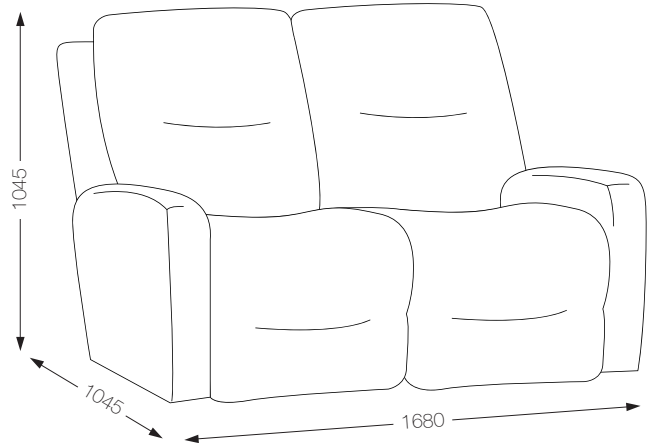

ROCKER RECLINER /  
GLIDEAWAY

POWER XR  
RECLINER

POWER XR+  
RECLINER

2 SEATER GLIDEAWAY

3 SEATER GLIDEAWAY  
WITH TRAY

3 SEATER GLIDEAWAY

# CLARKSTON

RECLINER / GLIDEAWAY /  
POWER XR

POWER XR+

2 SEATER

2 SEATER GLIDEAWAY

NEXT PAGE FOR MORE **DIMENSIONS** ►

# CLARKSTON

3 SEATER

3 SEATER GLIDEAWAY / 3 SEATER GLIDEAWAY WITH TRAY