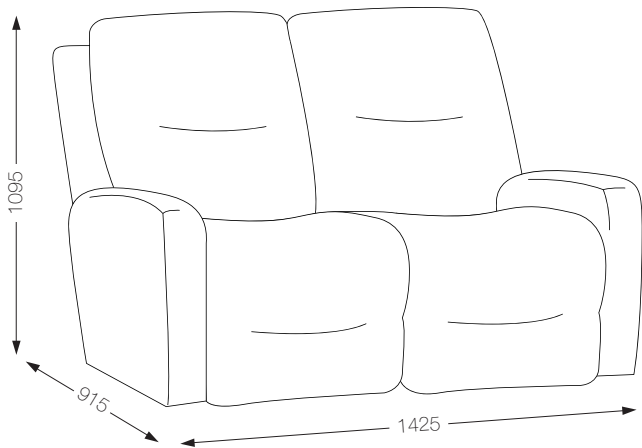

ROCKER RECLINER /  
GLIDEAWAY

POWER XR  
RECLINER

POWER XR+  
RECLINER

2 SEATER GLIDEAWAY

3 SEATER GLIDEAWAY  
WITH TRAY

3 SEATER GLIDEAWAY

# CLARKSTON

RECLINER / GLIDEAWAY /  
POWER XR

POWER XR+

2 SEATER

2 SEATER GLIDEAWAY

NEXT PAGE FOR MORE **DIMENSIONS** ►

# CLARKSTON

3 SEATER

3 SEATER GLIDEAWAY / 3 SEATER GLIDEAWAY WITH TRAY