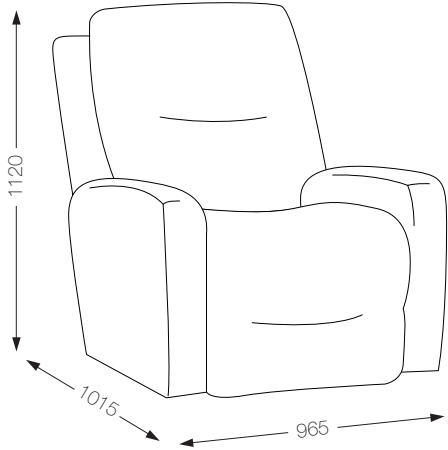

ROCKER RECLINER /  
GLIDEAWAY

POWER XR  
RECLINER

POWER XR+  
RECLINER

2 SEATER GLIDEAWAY

3 SEATER GLIDEAWAY  
WITH TRAY

3 SEATER GLIDEAWAY

# CLARKSTON

RECLINER / GLIDEAWAY /  
POWER XR

POWER XR+

2 SEATER

2 SEATER GLIDEAWAY

NEXT PAGE FOR MORE **DIMENSIONS** ►

# CLARKSTON

3 SEATER

3 SEATER GLIDEAWAY / 3 SEATER GLIDEAWAY WITH TRAY