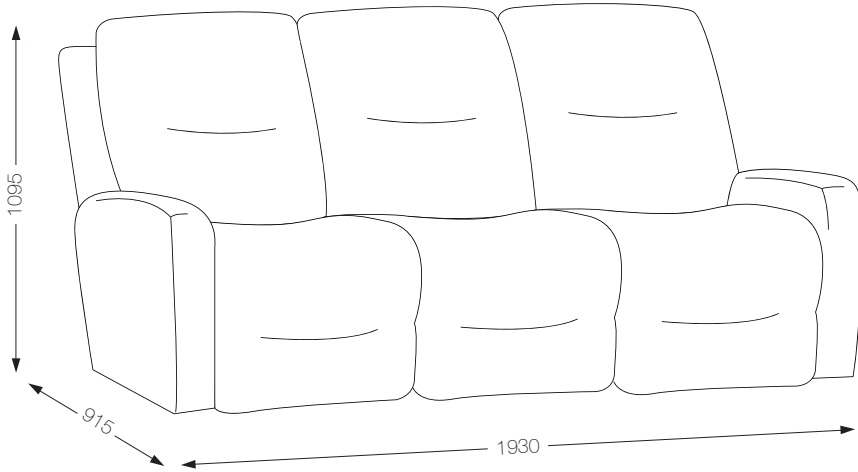

# CLARKSTON

The Clarkston is a generous design that has so many options. It is available as a recliner, 2 or 3 seater sofa with each seat moving independently. Note the 3 seat motion sofa has a built in drop down centre tray for complete comfort and first class relaxing. The Clarkston Recliner is available as a non rock recliner, Power Recline XR and Power Recline XR+.

# CLARKSTON

RECLINER / GLIDEAWAY /  
POWER XR

POWER XR+

2 SEATER

2 SEATER GLIDEAWAY

NEXT PAGE FOR MORE **DIMENSIONS** ►

# CLARKSTON

3 SEATER

3 SEATER GLIDEAWAY / 3 SEATER GLIDEAWAY WITH TRAY