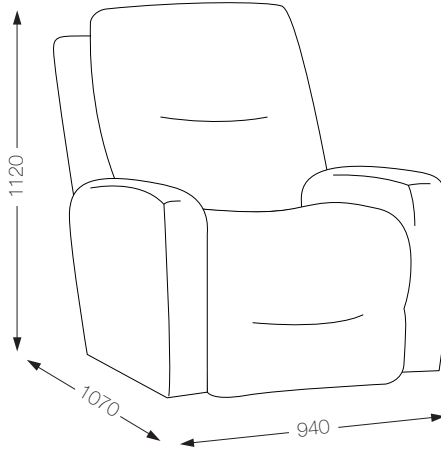

ROCKER RECLINER /  
GLIDEAWAY

POWER XR  
RECLINER

POWER XR+  
RECLINER

2 SEATER GLIDEAWAY

3 SEATER GLIDEAWAY  
WITH TRAY

3 SEATER GLIDEAWAY

# CLARKSTON

RECLINER / GLIDEAWAY /  
POWER XR

POWER XR+

2 SEATER

2 SEATER GLIDEAWAY

NEXT PAGE FOR MORE **DIMENSIONS** ►

# CLARKSTON

3 SEATER

3 SEATER GLIDEAWAY / 3 SEATER GLIDEAWAY WITH TRAY