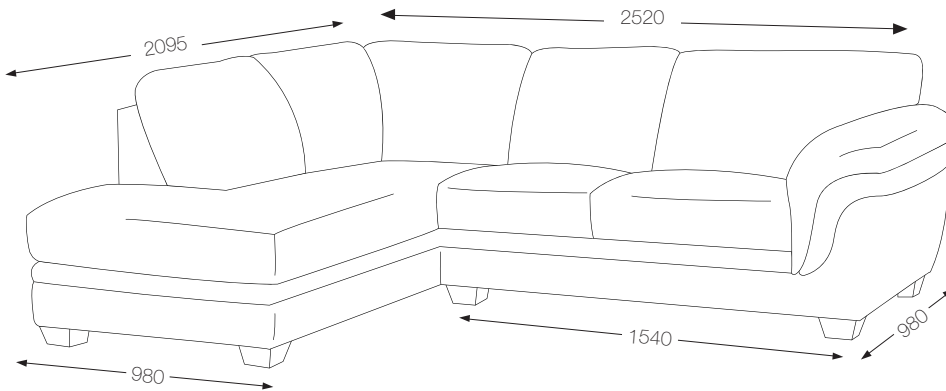

MODULAR CNR

MARTELLI

CHAIR

2.5 SEATER SOFA

3 SEATER SOFA

OTTOMAN

MODULAR

1 SEAT LHF/RHF	2.5 SEATER LHF/RHF
W 930	W 1540
D 980	D 980
H 890	H 890
ARMLESS CHAIR	3 SEATER LHF/RHF
W 625	W 2150
D 980	D 980
H 890	H 890
CHAISE LHF/RHF	
W 980	
D 2095	
H 890	