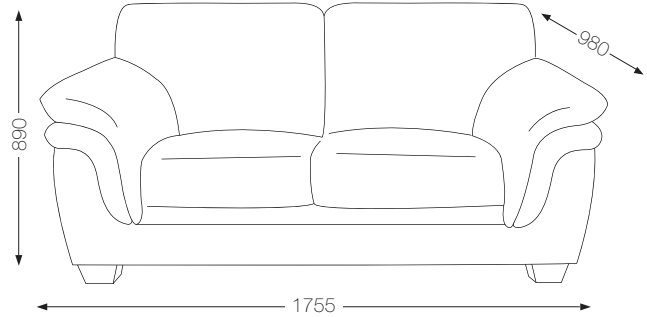

MODULAR CNR

MARTELLI

CHAIR

2.5 SEATER SOFA

3 SEATER SOFA

OTTOMAN

MODULAR

1 SEAT LHF/RHF	2.5 SEATER LHF/RHF
W 930	W 1540
D 980	D 980
H 890	H 890
ARMLESS CHAIR	3 SEATER LHF/RHF
W 625	W 2150
D 980	D 980
H 890	H 890
CHAISE LHF/RHF	
W 980	
D 2095	
H 890	