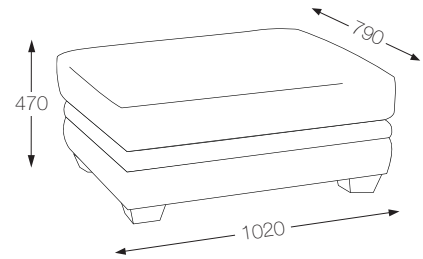

MODULAR CNR

MARTELLI

CHAIR

2.5 SEATER SOFA

3 SEATER SOFA

OTTOMAN

MODULAR

1 SEAT LHF/RHF	2.5 SEATER LHF/RHF
W 930	W 1540
D 980	D 980
H 890	H 890
ARMLESS CHAIR	3 SEATER LHF/RHF
W 625	W 2150
D 980	D 980
H 890	H 890
CHAISE LHF/RHF	
W 980	
D 2095	
H 890	