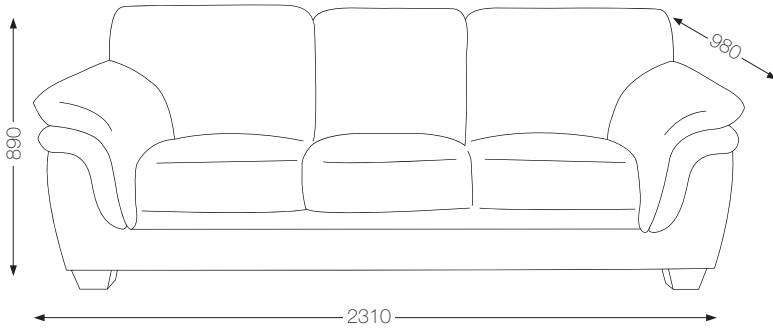

MODULAR CNR

MARTELLI

CHAIR

2.5 SEATER SOFA

3 SEATER SOFA

OTTOMAN

MODULAR

1 SEAT LHF/RHF	2.5 SEATER LHF/RHF
W 930	W 1540
D 980	D 980
H 890	H 890
ARMLESS CHAIR	3 SEATER LHF/RHF
W 625	W 2150
D 980	D 980
H 890	H 890
CHAISE LHF/RHF	
W 980	
D 2095	
H 890	