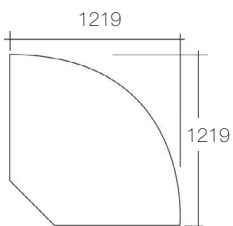

MODULAR CNR

MARTELLI

CHAIR

2.5 SEATER SOFA

3 SEATER SOFA

OTTOMAN

MODULAR

1 SEAT LHF/RHF	2.5 SEATER LHF/RHF
W 930	W 1540
D 980	D 980
H 890	H 890
ARMLESS CHAIR	3 SEATER LHF/RHF
W 625	W 2150
D 980	D 980
H 890	H 890
CHAISE LHF/RHF	
W 980	
D 2095	
H 890	