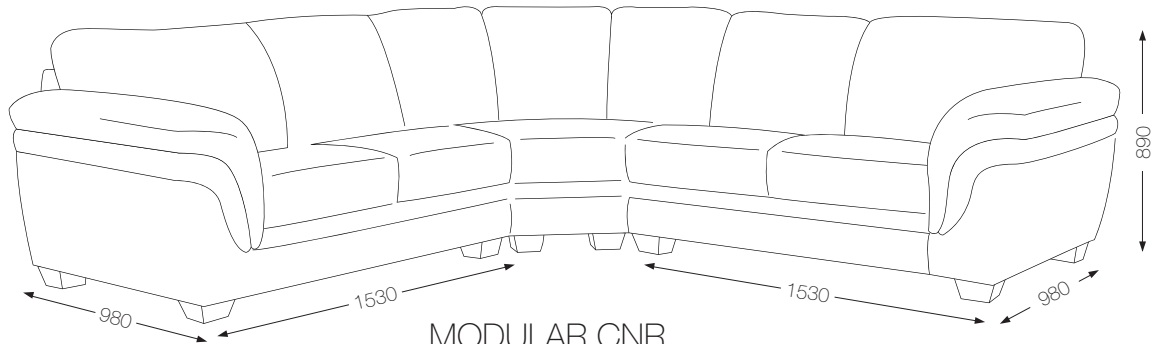

MODULAR CNR

MARTELLI

CHAIR

2.5 SEATER SOFA

3 SEATER SOFA

OTTOMAN

MODULAR

1 SEAT LHF/RHF	2.5 SEATER LHF/RHF
W 930	W 1540
D 980	D 980
H 890	H 890
ARMLESS CHAIR	3 SEATER LHF/RHF
W 625	W 2150
D 980	D 980
H 890	H 890
CHAISE LHF/RHF	
W 980	
D 2095	
H 890	