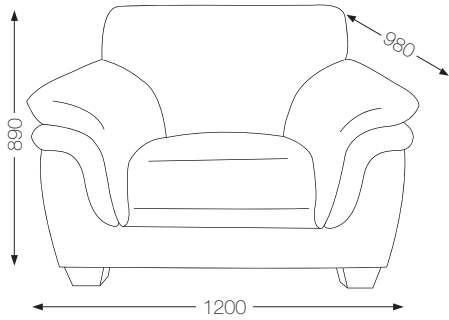

MODULAR CNR

MARTELLI

CHAIR

2.5 SEATER SOFA

3 SEATER SOFA

OTTOMAN

MODULAR

1 SEAT LHF/RHF	2.5 SEATER LHF/RHF
W 930	W 1540
D 980	D 980
H 890	H 890
ARMLESS CHAIR	3 SEATER LHF/RHF
W 625	W 2150
D 980	D 980
H 890	H 890
CHAISE LHF/RHF	
W 980	
D 2095	
H 890	