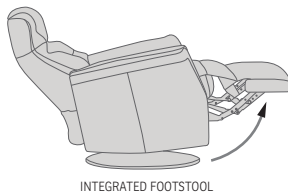

CHELSEA GLIDER

FUNCTIONS

OPTIONS

*OPTIONAL "SUPPORT" (S) MOTOR FUNCTION

Both functions enhance effortlessly the natural curvature of your spine giving you relaxing support.

1. 1 Footrest out first, then the back will recline
2. 2 Backrest up first then footrest goes in
3. 3 More Lumbar Support
4. 4 Less Lumbar Support
5. 5 Neck Support forward
6. 6 Neck Support back

Buttons
Easy access to the buttons on the sidepanel of the relaxer. Effortless comfort.

DIMENSIONS