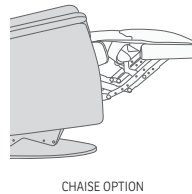

OPTIONS

*OPTIONAL "SUPPORT" (S) MOTOR FUNCTION

Both functions enhance effortlessly the natural curvature of your spine giving you relaxing support.