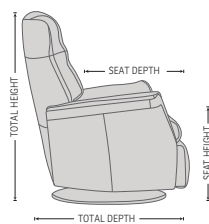

DIMENSIONS

CHAIR SIZE	TOTAL WIDTH	TOTAL DEPTH	TOTAL HEIGHT	SEAT WIDTH	SEAT HEIGHT	SEAT DEPTH	TOTAL DEPTH (reclined)	WALL CLEARANCE REQUIREMENT
Chelsea RG199 compact size with chaise	78 cm / 30.7 in	83 cm / 32.6 in	98 cm / 38.5 in	46 cm / 18.1 in	45 cm / 17.7 in	51 cm / 20 in	142 cm / 55.9 in	31 cm / 12.2 in
Chelsea RG299 standard size with chaise	84 cm / 33 in	86 cm / 33.8 in	100 cm / 39.3 in	49 cm / 18.8 in	47 cm / 18.5 in	95 cm / 21.6 in	152 cm / 59.8 in	32 cm / 12.5 in
Chelsea RG399 large size with chaise	90 cm / 35.4 in	88 cm / 34.6 in	102 cm / 40.1 in	54 cm / 21.2 in	48 cm / 18.8 in	54 cm / 21.2 in	162 cm / 63.7 in	34 cm / 13.3 in
Chelsea RM199 compact size with chaise	78 cm / 30.7 in	83 cm / 32.6 in	98 cm / 38.5 in	46 cm / 18.1 in	45 cm / 17.7 in	51 cm / 20 in	142 cm / 55.9 in	31 cm / 12.2 in
Chelsea RM299 standard size with chaise	84 cm / 33 in	86 cm / 33.8 in	100 cm / 39.3 in	49 cm / 18.8 in	47 cm / 18.5 in	95 cm / 21.6 in	152 cm / 59.8 in	32 cm / 12.5 in
Chelsea RM399 large size with chaise	90 cm / 35.4 in	88 cm / 34.6 in	102 cm / 40.1 in	54 cm / 21.2 in	48 cm / 18.8 in	54 cm / 21.2 in	162 cm / 63.7 in	34 cm / 13.3 in
Chelsea RMS199 compact size with chaise	78 cm / 30.7 in	83 cm / 32.6 in	103 cm / 40.5 in	46 cm / 18.1 in	45 cm / 17.7 in	50 cm / 19.6 in	145 cm / 57 in	33 cm / 12.9 in
Chelsea RMS299 standard size with chaise	84 cm / 33 in	86 cm / 33.8 in	105 cm / 41.3 in	49 cm / 18.8 in	47 cm / 18.5 in	95 cm / 21.6 in	163 cm / 64.1 in	38 cm / 14.9 in
Chelsea RMS399 large size with chaise	90 cm / 35.4 in	91 cm / 35.8 in	106 cm / 41.7 in	54 cm / 21.2 in	48 cm / 18.8 in	95 cm / 21.6 in	163 cm / 64.1 in	38 cm / 14.9 in

* The dimensions are approximate and may vary with +/-2cm

imgcomfort.com

IMG®
N O R W A Y