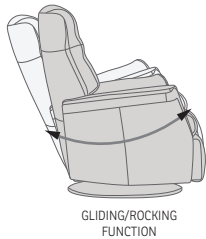

CHELSEA GLIDER

FUNCTIONS

OPTIONS

*OPTIONAL "SUPPORT" (S) MOTOR FUNCTION

Both functions enhance effortlessly the natural curvature of your spine giving you relaxing support.

1. 1 Footrest out first, then the back will recline
2. 2 Backrest up first then footrest goes in
3. 3 More Lumbar Support
4. 4 Less Lumbar Support
5. 5 Neck Support forward
6. 6 Neck Support back

Buttons
Easy access to the buttons on the sidepanel of the relaxer. Effortless comfort.

DIMENSIONS