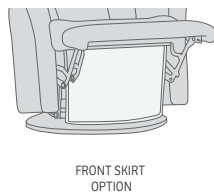

OPTIONS

*OPTIONAL "SUPPORT" (S) MOTOR FUNCTION

Both functions enhance effortlessly the natural curvature of your spine giving you relaxing support.