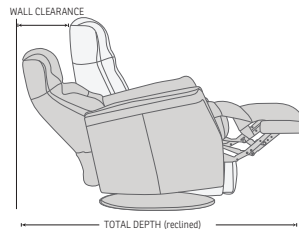

DIMENSIONS

CHAIR SIZE	TOTAL WIDTH	TOTAL DEPTH	TOTAL HEIGHT	SEAT WIDTH	SEAT HEIGHT	SEAT DEPTH	TOTAL DEPTH (reclined)	WALL CLEARANCE REQUIREMENT
Chelsea RG199 compact size with chaise	78 cm / 30.7 in	83 cm / 32.6 in	98 cm / 38.5 in	46 cm / 18.1 in	45 cm / 17.7 in	51 cm / 20 in	142 cm / 55.9 in	31 cm / 12.2 in
Chelsea RG299 standard size with chaise	84 cm / 33 in	86 cm / 33.8 in	100 cm / 39.3 in	49 cm / 18.8 in	47 cm / 18.5 in	95 cm / 21.6 in	152 cm / 59.8 in	32 cm / 12.5 in
Chelsea RG399 large size with chaise	90 cm / 35.4 in	88 cm / 34.6 in	102 cm / 40.1 in	54 cm / 21.2 in	48 cm / 18.8 in	54 cm / 21.2 in	162 cm / 63.7 in	34 cm / 13.3 in
Chelsea RM199 compact size with chaise	78 cm / 30.7 in	83 cm / 32.6 in	98 cm / 38.5 in	46 cm / 18.1 in	45 cm / 17.7 in	51 cm / 20 in	142 cm / 55.9 in	31 cm / 12.2 in
Chelsea RM299 standard size with chaise	84 cm / 33 in	86 cm / 33.8 in	100 cm / 39.3 in	49 cm / 18.8 in	47 cm / 18.5 in	95 cm / 21.6 in	152 cm / 59.8 in	32 cm / 12.5 in
Chelsea RM399 large size with chaise	90 cm / 35.4 in	88 cm / 34.6 in	102 cm / 40.1 in	54 cm / 21.2 in	48 cm / 18.8 in	54 cm / 21.2 in	162 cm / 63.7 in	34 cm / 13.3 in
Chelsea RMS199 compact size with chaise	78 cm / 30.7 in	83 cm / 32.6 in	103 cm / 40.5 in	46 cm / 18.1 in	45 cm / 17.7 in	50 cm / 19.6 in	145 cm / 57 in	33 cm / 12.9 in
Chelsea RMS299 standard size with chaise	84 cm / 33 in	86 cm / 33.8 in	105 cm / 41.3 in	49 cm / 18.8 in	47 cm / 18.5 in	95 cm / 21.6 in	163 cm / 64.1 in	38 cm / 14.9 in
Chelsea RMS399 large size with chaise	90 cm / 35.4 in	91 cm / 35.8 in	106 cm / 41.7 in	54 cm / 21.2 in	48 cm / 18.8 in	95 cm / 21.6 in	163 cm / 64.1 in	38 cm / 14.9 in

* The dimensions are approximate and may vary with +/-2cm

imgcomfort.com

IMG®
N O R W A Y