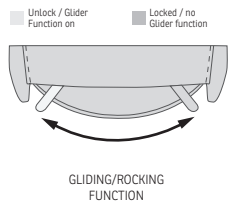

OPTIONS

*OPTIONAL "SUPPORT" (S) MOTOR FUNCTION

Both functions enhance effortlessly the natural curvature of your spine giving you relaxing support.