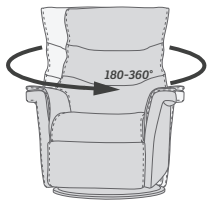

CHELSEA GLIDER

FUNCTIONS

OPTIONS

*OPTIONAL "SUPPORT" (S) MOTOR FUNCTION

Both functions enhance effortlessly the natural curvature of your spine giving you relaxing support.

1. 1 Footrest out first, then the back will recline
2. 2 Backrest up first then footrest goes in
3. 3 More Lumbar Support
4. 4 Less Lumbar Support
5. 5 Neck Support forward
6. 6 Neck Support back

Buttons
Easy access to the buttons on the sidepanel of the relaxer. Effortless comfort.

DIMENSIONS