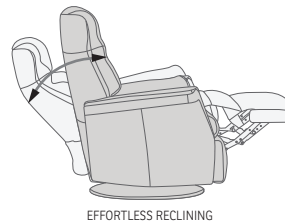

CHELSEA GLIDER

FUNCTIONS

OPTIONS

*OPTIONAL "SUPPORT" (S) MOTOR FUNCTION

Both functions enhance effortlessly the natural curvature of your spine giving you relaxing support.

1. 1 Footrest out first, then the back will recline
2. 2 Backrest up first then footrest goes in
3. 3 More Lumbar Support
4. 4 Less Lumbar Support
5. 5 Neck Support forward
6. 6 Neck Support back

Buttons
Easy access to the buttons on the sidepanel of the relaxer. Effortless comfort.

DIMENSIONS