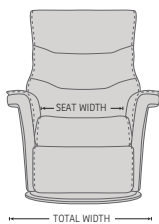

DIMENSIONS

CHAIR SIZE	TOTAL WIDTH	TOTAL DEPTH	TOTAL HEIGHT	SEAT WIDTH	SEAT HEIGHT	SEAT DEPTH	TOTAL DEPTH (reclined)	WALL CLEARANCE REQUIREMENT
Chelsea RG199 compact size with chaise	78 cm / 30.7 in	83 cm / 32.6 in	98 cm / 38.5 in	46 cm / 18.1 in	45 cm / 17.7 in	51 cm / 20 in	142 cm / 55.9 in	31 cm / 12.2 in
Chelsea RG299 standard size with chaise	84 cm / 33 in	86 cm / 33.8 in	100 cm / 39.3 in	49 cm / 18.8 in	47 cm / 18.5 in	95 cm / 21.6 in	152 cm / 59.8 in	32 cm / 12.5 in
Chelsea RG399 large size with chaise	90 cm / 35.4 in	88 cm / 34.6 in	102 cm / 40.1 in	54 cm / 21.2 in	48 cm / 18.8 in	54 cm / 21.2 in	162 cm / 63.7 in	34 cm / 13.3 in
Chelsea RM199 compact size with chaise	78 cm / 30.7 in	83 cm / 32.6 in	98 cm / 38.5 in	46 cm / 18.1 in	45 cm / 17.7 in	51 cm / 20 in	142 cm / 55.9 in	31 cm / 12.2 in
Chelsea RM299 standard size with chaise	84 cm / 33 in	86 cm / 33.8 in	100 cm / 39.3 in	49 cm / 18.8 in	47 cm / 18.5 in	95 cm / 21.6 in	152 cm / 59.8 in	32 cm / 12.5 in
Chelsea RM399 large size with chaise	90 cm / 35.4 in	88 cm / 34.6 in	102 cm / 40.1 in	54 cm / 21.2 in	48 cm / 18.8 in	54 cm / 21.2 in	162 cm / 63.7 in	34 cm / 13.3 in
Chelsea RMS199 compact size with chaise	78 cm / 30.7 in	83 cm / 32.6 in	103 cm / 40.5 in	46 cm / 18.1 in	45 cm / 17.7 in	50 cm / 19.6 in	145 cm / 57 in	33 cm / 12.9 in
Chelsea RMS299 standard size with chaise	84 cm / 33 in	86 cm / 33.8 in	105 cm / 41.3 in	49 cm / 18.8 in	47 cm / 18.5 in	95 cm / 21.6 in	163 cm / 64.1 in	38 cm / 14.9 in
Chelsea RMS399 large size with chaise	90 cm / 35.4 in	91 cm / 35.8 in	106 cm / 41.7 in	54 cm / 21.2 in	48 cm / 18.8 in	95 cm / 21.6 in	163 cm / 64.1 in	38 cm / 14.9 in

* The dimensions are approximate and may vary with +/-2cm