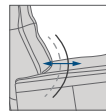

*OPTIONAL "SUPPORT" (S) MOTOR FUNCTION

Both functions enhance effortlessly the natural curvature of your spine giving you relaxing support.