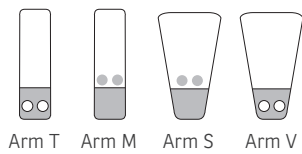

LIMITLESS COMBINATIONS

Straight arm

Angled arm

CONNECTION ARMS W/STORAGE

WALL SAVER MECHANISM

MOTOR OPTION

- Divani can be delivered with two different mechanism.
- Wall saver mechanism with inside handle (WS) (can be placed closer to the wall compared to Recliner mechanism)
 - Wall saver mechanism with motor (WM). The motor is made from one of the leading European motor supplier. Different plug-in cords are available according to regional/national specifications.