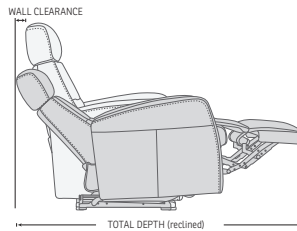

WALL SAVER MECHANISM

MOTOR OPTION

1. Divani can be delivered with two different mechanism.
2. Wall saver mechanism with inside handle (WS) (can be placed closer to the wall compared to Recliner mechanism)
   - Wall saver mechanism with motor (WM). The motor is made from one of the leading European motor supplier. Different plug-in cords are available according to regional/national specifications.