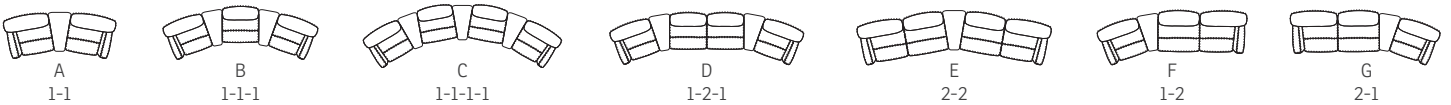

Angled arm

CONNECTION ARMS W/STORAGE

WALL SAVER MECHANISM