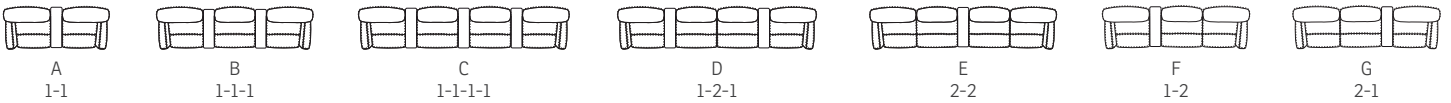

LIMITLESS COMBINATIONS

Straight arm