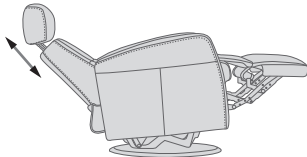

The advanced mechanism offers both gliding function and 360° swivel. The mechanism is delivered from the largest supplier of integrated footrest in the world.

Strong, stable and solid MDF base.

FUNCTIONS

360° SWIVEL

GLIDING/ROCKING FUNCTION

INTEGRATED FOOTSTOOL

EFFORTLESS RECLINING

ADJUSTABLE HEAD-AND-NECK SUPPORT

FUNCTIONS

HEIGHT ADJUSTABLE HEADREST SYSTEM

OPTIONS