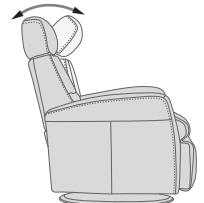

The advanced mechanism offers both gliding function and 360° swivel. The mechanism is delivered from the largest supplier of integrated footrest in the world.

Strong, stable and solid MDF base.

FUNCTIONS

360° SWIVEL

GLIDING/ROCKING FUNCTION

INTEGRATED FOOTSTOOL

EFFORTLESS RECLINING

ADJUSTABLE HEAD-AND-NECK SUPPORT

FUNCTIONS

HEIGHT ADJUSTABLE HEADREST SYSTEM

OPTIONS