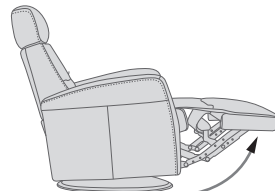

The advanced mechanism offers both gliding function and 360° swivel. The mechanism is delivered from the largest supplier of integrated footrest in the world.

Strong, stable and solid MDF base.

FUNCTIONS

360° SWIVEL

GLIDING/ROCKING FUNCTION

INTEGRATED FOOTSTOOL

EFFORTLESS RECLINING

ADJUSTABLE HEAD-AND-NECK SUPPORT

FUNCTIONS

HEIGHT ADJUSTABLE HEADREST SYSTEM

OPTIONS