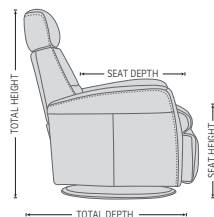

GLIDING/ROCKING FUNCTION

FRONT SKIRT OPTION

CHAISE OPTION

DIMENSIONS

CHAIR SIZE	TOTAL WIDTH	TOTAL DEPTH	TOTAL HEIGHT	SEAT WIDTH	SEAT HEIGHT	SEAT DEPTH	TOTAL DEPTH (reclined)	WALL CLEARANCE REQUIREMENT
Divani RG124 compact size	71 cm / 27.9 in	84 - 88 cm / 33 - 34.6 in	93 - 105 cm / 36.6 - 41.3 in	46 cm / 18.1 in	44 cm / 17.3 in	51 cm / 20 in	148 - 158 cm / 58.2 - 62.2 in	28 - 32 cm / 11 - 12.5 in
Divani RG125 compact size with chaise	71 cm / 27.9 in	86 - 90 cm / 33.8 - 35.4 in	93 - 105 cm / 36.6 - 41.3 in	46 cm / 18.1 in	44 cm / 17.3 in	53 cm / 20.8 in	148 - 158 cm / 58.2 - 62.2 in	28 - 32 cm / 11 - 12.5 in
Divani RG224 standard size	76 cm / 29.9 in	91 - 95 cm / 35.8 - 37.4 in	100 - 112 cm / 39.3 - 44 in	50 cm / 19.6 in	48 cm / 18.8 in	55 cm / 21.6 in	162 - 172 cm / 63.7 - 67.7 in	34 - 40 cm / 13.3 - 15.7 in
Divani RG225 standard size with chaise	76 cm / 29.9 in	93 - 97 cm / 36.6 - 38.1 in	100 - 112 cm / 39.3 - 44 in	50 cm / 19.6 in	48 cm / 18.8 in	55 cm / 21.6 in	162 - 172 cm / 63.7 - 67.7 in	34 - 40 cm / 13.3 - 15.7 in
Divani RG324 large size	81 cm / 31.8 in	91 - 95 cm / 35.8 - 37.4 in	100 - 112 cm / 39.3 - 44 in	55 cm / 21.6 in	48 cm / 18.8 in	57 cm / 22.4 in	162 - 172 cm / 63.7 - 67.7 in	34 - 40 cm / 13.3 - 15.7 in
Divani RG325 large size with chaise	81 cm / 31.8 in	93 - 97 cm / 36.6 - 38.1 in	100 - 112 cm / 39.3 - 44 in	55 cm / 21.6 in	48 cm / 18.8 in	57 cm / 22.4 in	162 - 172 cm / 63.7 - 67.7 in	33 - 40 cm / 12.9 - 15.7 in
Divani RM124 compact size	71 cm / 27.9 in	84 - 88 cm / 33 - 34.6 in	93 - 105 cm / 36.6 - 41.3 in	46 cm / 18.1 in	44 cm / 17.3 in	51 cm / 20 in	148 - 158 cm / 58.2 - 62.2 in	28 - 32 cm / 11 - 12.5 in
Divani RM125 compact size with chaise	71 cm / 27.9 in	85 - 89 cm / 33.4 - 35 in	93 - 105 cm / 36.6 - 41.3 in	46 cm / 18.1 in	44 cm / 17.3 in	53 cm / 20.8 in	148 - 158 cm / 58.2 - 62.2 in	28 - 32 cm / 11 - 12.5 in
Divani RM224 standard size	78 cm / 30.7 in	91 - 95 cm / 35.8 - 37.4 in	100 - 112 cm / 39.3 - 44 in	49 cm / 19.2 in	45.5 cm / 17.9 in	56 cm / 22 in	159.5 - 168 cm / 62.7 - 67.7 in	33 - 40 cm / 12.9 - 15.7 in
Divani RM225 standard size with chaise	78 cm / 30.7 in	91 - 95 cm / 35.8 - 37.4 in	102 - 112 cm / 40.1 - 44 in	49 cm / 19.2 in	45.5 cm / 17.9 in	56 cm / 22 in	159.5 - 168 cm / 62.7 - 67.7 in	33 - 40 cm / 12.9 - 15.7 in
Divani RM324 large size	80.5 cm / 31.6 in	91 - 95 cm / 35.8 - 37.4 in	102 - 112 cm / 40.1 - 44 in	54 cm / 21.2 in	47 cm / 18.5 in	56 cm / 22 in	160 - 171 cm / 62.9 - 67.3 in	33 - 40 cm / 12.9 - 15.7 in
Divani RM325 large size with chaise	80.5 cm / 31.6 in	93 - 97 cm / 36.6 - 38.1 in	102 - 112 cm / 40.1 - 44 in	54 cm / 21.2 in	47 cm / 18.5 in	56 cm / 22 in	160 - 171 cm / 62.9 - 67.3 in	33 - 40 cm / 12.9 - 15.7 in