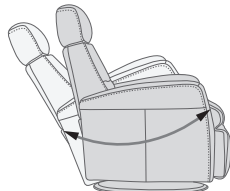

The advanced mechanism offers both gliding function and 360° swivel. The mechanism is delivered from the largest supplier of integrated footrest in the world.

Strong, stable and solid MDF base.

FUNCTIONS

360° SWIVEL

GLIDING/ROCKING FUNCTION

INTEGRATED FOOTSTOOL

EFFORTLESS RECLINING

ADJUSTABLE HEAD-AND-NECK SUPPORT

FUNCTIONS

HEIGHT ADJUSTABLE HEADREST SYSTEM

OPTIONS