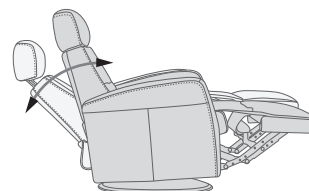

The advanced mechanism offers both gliding function and 360° swivel. The mechanism is delivered from the largest supplier of integrated footrest in the world.

Strong, stable and solid MDF base.

FUNCTIONS

360° SWIVEL

GLIDING/ROCKING FUNCTION

INTEGRATED FOOTSTOOL

EFFORTLESS RECLINING

ADJUSTABLE HEAD-AND-NECK SUPPORT

FUNCTIONS

HEIGHT ADJUSTABLE HEADREST SYSTEM

OPTIONS