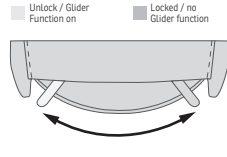

The advanced mechanism offers both gliding function and 360° swivel. The mechanism is delivered from the largest supplier of integrated footrest in the world.

Strong, stable and solid MDF base.

FUNCTIONS

360° SWIVEL

GLIDING/ROCKING FUNCTION

INTEGRATED FOOTSTOOL

EFFORTLESS RECLINING

ADJUSTABLE HEAD-AND-NECK SUPPORT

FUNCTIONS

HEIGHT ADJUSTABLE HEADREST SYSTEM

OPTIONS