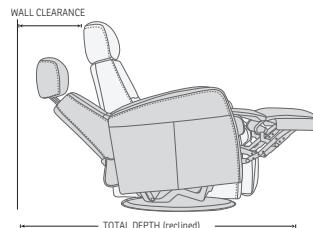

GLIDING/ROCKING FUNCTION

FRONT SKIRT OPTION

CHAISE OPTION

DIMENSIONS

CHAIR SIZE	TOTAL WIDTH	TOTAL DEPTH	TOTAL HEIGHT	SEAT WIDTH	SEAT HEIGHT	SEAT DEPTH	TOTAL DEPTH (reclined)	WALL CLEARANCE REQUIREMENT
Divani RG124 compact size	71 cm / 27.9 in	84 - 88 cm / 33 - 34.6 in	93 - 105 cm / 36.6 - 41.3 in	46 cm / 18.1 in	44 cm / 17.3 in	51 cm / 20 in	148 - 158 cm / 58.2 - 62.2 in	28 - 32 cm / 11 - 12.5 in
Divani RG125 compact size with chaise	71 cm / 27.9 in	86 - 90 cm / 33.8 - 35.4 in	93 - 105 cm / 36.6 - 41.3 in	46 cm / 18.1 in	44 cm / 17.3 in	53 cm / 20.8 in	148 - 158 cm / 58.2 - 62.2 in	28 - 32 cm / 11 - 12.5 in
Divani RG224 standard size	76 cm / 29.9 in	91 - 95 cm / 35.8 - 37.4 in	100 - 112 cm / 39.3 - 44 in	50 cm / 19.6 in	48 cm / 18.8 in	55 cm / 21.6 in	162 - 172 cm / 63.7 - 67.7 in	34 - 40 cm / 13.3 - 15.7 in
Divani RG225 standard size with chaise	76 cm / 29.9 in	93 - 97 cm / 36.6 - 38.1 in	100 - 112 cm / 39.3 - 44 in	50 cm / 19.6 in	48 cm / 18.8 in	55 cm / 21.6 in	162 - 172 cm / 63.7 - 67.7 in	34 - 40 cm / 13.3 - 15.7 in
Divani RG324 large size	81 cm / 31.8 in	91 - 95 cm / 35.8 - 37.4 in	100 - 112 cm / 39.3 - 44 in	55 cm / 21.6 in	48 cm / 18.8 in	57 cm / 22.4 in	162 - 172 cm / 63.7 - 67.7 in	34 - 40 cm / 13.3 - 15.7 in
Divani RG325 large size with chaise	81 cm / 31.8 in	93 - 97 cm / 36.6 - 38.1 in	100 - 112 cm / 39.3 - 44 in	55 cm / 21.6 in	48 cm / 18.8 in	57 cm / 22.4 in	162 - 172 cm / 63.7 - 67.7 in	33 - 40 cm / 12.9 - 15.7 in
Divani RM124 compact size	71 cm / 27.9 in	84 - 88 cm / 33 - 34.6 in	93 - 105 cm / 36.6 - 41.3 in	46 cm / 18.1 in	44 cm / 17.3 in	51 cm / 20 in	148 - 158 cm / 58.2 - 62.2 in	28 - 32 cm / 11 - 12.5 in
Divani RM125 compact size with chaise	71 cm / 27.9 in	85 - 89 cm / 33.4 - 35 in	93 - 105 cm / 36.6 - 41.3 in	46 cm / 18.1 in	44 cm / 17.3 in	53 cm / 20.8 in	148 - 158 cm / 58.2 - 62.2 in	28 - 32 cm / 11 - 12.5 in
Divani RM224 standard size	78 cm / 30.7 in	91 - 95 cm / 35.8 - 37.4 in	100 - 112 cm / 39.3 - 44 in	49 cm / 19.2 in	45.5 cm / 17.9 in	56 cm / 22 in	159.5 - 168 cm / 62.7 - 67.7 in	33 - 40 cm / 12.9 - 15.7 in
Divani RM225 standard size with chaise	78 cm / 30.7 in	91 - 95 cm / 35.8 - 37.4 in	102 - 112 cm / 40.1 - 44 in	49 cm / 19.2 in	45.5 cm / 17.9 in	56 cm / 22 in	159.5 - 168 cm / 62.7 - 67.7 in	33 - 40 cm / 12.9 - 15.7 in
Divani RM324 large size	80.5 cm / 31.6 in	91 - 95 cm / 35.8 - 37.4 in	102 - 112 cm / 40.1 - 44 in	54 cm / 21.2 in	47 cm / 18.5 in	56 cm / 22 in	160 - 171 cm / 62.9 - 67.3 in	33 - 40 cm / 12.9 - 15.7 in
Divani RM325 large size with chaise	80.5 cm / 31.6 in	93 - 97 cm / 36.6 - 38.1 in	102 - 112 cm / 40.1 - 44 in	54 cm / 21.2 in	47 cm / 18.5 in	56 cm / 22 in	160 - 171 cm / 62.9 - 67.3 in	33 - 40 cm / 12.9 - 15.7 in