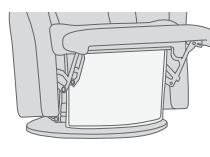

FRONT SKIRT OPTION