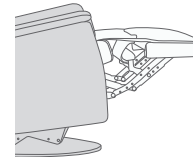

CHAISE OPTION