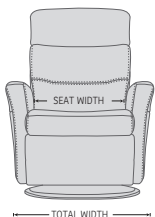

GLIDING/ROCKING FUNCTION

FRONT SKIRT OPTION

CHAISE OPTION

DIMENSIONS

CHAIR SIZE	TOTAL WIDTH	TOTAL DEPTH	TOTAL HEIGHT	SEAT WIDTH	SEAT HEIGHT	SEAT DEPTH	TOTAL DEPTH (reclined)	WALL CLEARANCE REQUIREMENT
Divani RG124 compact size	71 cm / 27.9 in	84 - 88 cm / 33 - 34.6 in	93 - 105 cm / 36.6 - 41.3 in	46 cm / 18.1 in	44 cm / 17.3 in	51 cm / 20 in	148 - 158 cm / 58.2 - 62.2 in	28 - 32 cm / 11 - 12.5 in
Divani RG125 compact size with chaise	71 cm / 27.9 in	86 - 90 cm / 33.8 - 35.4 in	93 - 105 cm / 36.6 - 41.3 in	46 cm / 18.1 in	44 cm / 17.3 in	53 cm / 20.8 in	148 - 158 cm / 58.2 - 62.2 in	28 - 32 cm / 11 - 12.5 in
Divani RG224 standard size	76 cm / 29.9 in	91 - 95 cm / 35.8 - 37.4 in	100 - 112 cm / 39.3 - 44 in	50 cm / 19.6 in	48 cm / 18.8 in	55 cm / 21.6 in	162 - 172 cm / 63.7 - 67.7 in	34 - 40 cm / 13.3 - 15.7 in
Divani RG225 standard size with chaise	76 cm / 29.9 in	93 - 97 cm / 36.6 - 38.1 in	100 - 112 cm / 39.3 - 44 in	50 cm / 19.6 in	48 cm / 18.8 in	55 cm / 21.6 in	162 - 172 cm / 63.7 - 67.7 in	34 - 40 cm / 13.3 - 15.7 in
Divani RG324 large size	81 cm / 31.8 in	91 - 95 cm / 35.8 - 37.4 in	100 - 112 cm / 39.3 - 44 in	55 cm / 21.6 in	48 cm / 18.8 in	57 cm / 22.4 in	162 - 172 cm / 63.7 - 67.7 in	34 - 40 cm / 13.3 - 15.7 in
Divani RG325 large size with chaise	81 cm / 31.8 in	93 - 97 cm / 36.6 - 38.1 in	100 - 112 cm / 39.3 - 44 in	55 cm / 21.6 in	48 cm / 18.8 in	57 cm / 22.4 in	162 - 172 cm / 63.7 - 67.7 in	33 - 40 cm / 12.9 - 15.7 in
Divani RM124 compact size	71 cm / 27.9 in	84 - 88 cm / 33 - 34.6 in	93 - 105 cm / 36.6 - 41.3 in	46 cm / 18.1 in	44 cm / 17.3 in	51 cm / 20 in	148 - 158 cm / 58.2 - 62.2 in	28 - 32 cm / 11 - 12.5 in
Divani RM125 compact size with chaise	71 cm / 27.9 in	85 - 89 cm / 33.4 - 35 in	93 - 105 cm / 36.6 - 41.3 in	46 cm / 18.1 in	44 cm / 17.3 in	53 cm / 20.8 in	148 - 158 cm / 58.2 - 62.2 in	28 - 32 cm / 11 - 12.5 in
Divani RM224 standard size	78 cm / 30.7 in	91 - 95 cm / 35.8 - 37.4 in	100 - 112 cm / 39.3 - 44 in	49 cm / 19.2 in	45.5 cm / 17.9 in	56 cm / 22 in	159.5 - 168 cm / 62.7 - 67.7 in	33 - 40 cm / 12.9 - 15.7 in
Divani RM225 standard size with chaise	78 cm / 30.7 in	91 - 95 cm / 35.8 - 37.4 in	102 - 112 cm / 40.1 - 44 in	49 cm / 19.2 in	45.5 cm / 17.9 in	56 cm / 22 in	159.5 - 168 cm / 62.7 - 67.7 in	33 - 40 cm / 12.9 - 15.7 in
Divani RM324 large size	80.5 cm / 31.6 in	91 - 95 cm / 35.8 - 37.4 in	102 - 112 cm / 40.1 - 44 in	54 cm / 21.2 in	47 cm / 18.5 in	56 cm / 22 in	160 - 171 cm / 62.9 - 67.3 in	33 - 40 cm / 12.9 - 15.7 in
Divani RM325 large size with chaise	80.5 cm / 31.6 in	93 - 97 cm / 36.6 - 38.1 in	102 - 112 cm / 40.1 - 44 in	54 cm / 21.2 in	47 cm / 18.5 in	56 cm / 22 in	160 - 171 cm / 62.9 - 67.3 in	33 - 40 cm / 12.9 - 15.7 in