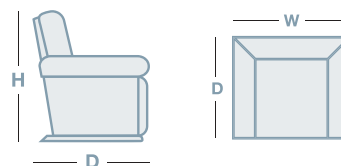

IN THE RANGE

W D H

 Rocker Recliner 700mm 935mm 1030mm

 Power XR Recliner 700mm 1010mm 1015mm

 Rocker Recliner w/adj. HR 750mm 1005mm 1055mm

 XL Rocker Recliner 760mm 1030mm 1130mm

 XL Rocker Recliner w/adj. HR 760mm 1030mm 1120mm

 Lift Chair 670mm 1035mm 1040mm

 2 Seater 1205mm 940mm 1015mm

 2 Seater Glideaway 1460mm 990mm 1015mm

 3 Seater 1715mm 940mm 1015mm

 3 Seater Glideaway 2035mm 990mm 1015mm

HOW TO MEASURE

CONNECT WITH US

www.la-z-boy.co.nz • www.la-z-boy.com.au