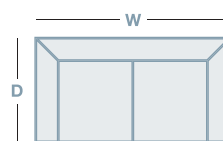

IN THE RANGE

W D H

 Rocker Recliner 700mm 935mm 1030mm

 Power XR Recliner 700mm 1010mm 1015mm

 Rocker Recliner w/adj. HR 750mm 1005mm 1055mm

 XL Rocker Recliner 760mm 1030mm 1130mm

 XL Rocker Recliner w/adj. HR 760mm 1030mm 1120mm

 Lift Chair 670mm 1035mm 1040mm

 2 Seater 1205mm 940mm 1015mm

 2 Seater Glideaway 1460mm 990mm 1015mm

 3 Seater 1715mm 940mm 1015mm

 3 Seater Glideaway 2035mm 990mm 1015mm

HOW TO MEASURE

CONNECT WITH US

www.la-z-boy.co.nz • www.la-z-boy.com.au