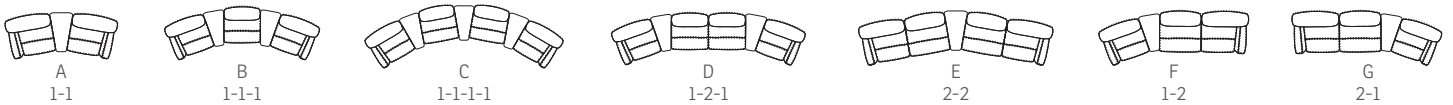

Angled arm

CONNECTION ARMS W/STORAGE

WALL SAVER MECHANISM