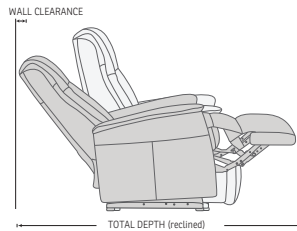

WALL SAVER MECHANISM

MOTOR OPTION

1. Brando can be delivered with two different mechanism.
2. Wall saver mechanism with inside handle (WS) (can be placed closer to the wall compared to Recliner mechanism)
   - Wall saver mechanism with motor (WM). The motor is made from one of the leading European motor supplier. Different plug-in cords are available according to regional/national specifications.