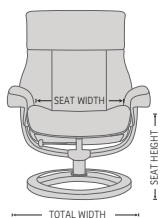

Three seat height options (ring base)

LOW

STANDARD

HIGH

Two ottoman height options (ring base)

360° Swivel

Adjustable Headrest

Effortless Reclining

## FUNCTIONS

360° SWIVEL

EFFORTLESS RECLINING MECHANISM

ADJUSTABLE HEADREST

HEIGHT ADJUSTABLE HEADREST SYSTEM

ERGONOMICALLY SLOPED OTTOMAN

## BASE OPTIONS

STAR BASE

RING BASE

## DIMENSIONS

CHAIR SIZE	TOTAL WIDTH	TOTAL DEPTH	TOTAL HEIGHT	SEAT WIDTH	SEAT HEIGHT	SEAT DEPTH
Nordic 99 standard size	75 cm / 29.5 in	77 cm / 30.3 in	102 - 116 cm / 40.1 - 45.6 in	50 cm / 19.6 in	45 cm / 17.7 in	50 cm / 19.6 in
Nordic 99 large size	80 cm / 31.4 in	79 cm / 31.1 in	102 - 116 cm / 40.1 - 45.6 in	55 cm / 21.6 in	45 cm / 17.7 in	50 cm / 19.6 in
Nordic 99 Ottoman	50 cm / 19.6 in	47 cm / 18.5 in	45 cm / 17.7 in		39 cm / 15.3 in	