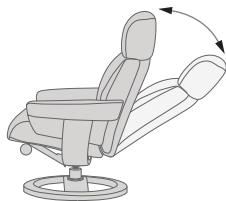

Three seat height options (ring base)

LOW

STANDARD

HIGH

Two ottoman height options (ring base)

360° Swivel

Adjustable Headrest

Effortless Reclining

Height Adjustable Headrest System

Freestanding Footstool

## FUNCTIONS

360° SWIVEL

EFFORTLESS RECLINING MECHANISM

ADJUSTABLE HEADREST

HEIGHT ADJUSTABLE HEADREST SYSTEM

ERGONOMICALLY SLOPED OTTOMAN