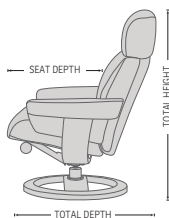

Three seat height options (ring base)

LOW

STANDARD

HIGH

Two ottoman height options (ring base)

360° Swivel

Adjustable Headrest

Effortless Reclining

## FUNCTIONS

360° SWIVEL

EFFORTLESS RECLINING MECHANISM

ADJUSTABLE HEADREST

HEIGHT ADJUSTABLE HEADREST SYSTEM

ERGONOMICALLY SLOPED OTTOMAN

## BASE OPTIONS

STAR BASE

RING BASE

## DIMENSIONS

CHAIR SIZE	TOTAL WIDTH	TOTAL DEPTH	TOTAL HEIGHT	SEAT WIDTH	SEAT HEIGHT	SEAT DEPTH
Nordic 99 standard size	75 cm / 29.5 in	77 cm / 30.3 in	102 - 116 cm / 40.1 - 45.6 in	50 cm / 19.6 in	45 cm / 17.7 in	50 cm / 19.6 in
Nordic 99 large size	80 cm / 31.4 in	79 cm / 31.1 in	102 - 116 cm / 40.1 - 45.6 in	55 cm / 21.6 in	45 cm / 17.7 in	50 cm / 19.6 in
Nordic 99 Ottoman	50 cm / 19.6 in	47 cm / 18.5 in	45 cm / 17.7 in		39 cm / 15.3 in	