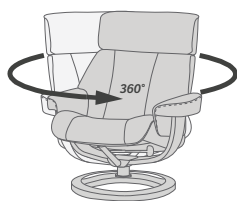

FUNCTIONS

360° SWIVEL