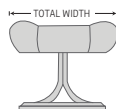

## FUNCTIONS

360° SWIVEL

EFFORTLESS RECLINING MECHANISM

ADJUSTABLE HEADREST

HEIGHT ADJUSTABLE HEADREST SYSTEM

ERGONOMICALLY SLOPED OTTOMAN

## BASE OPTIONS

STAR BASE

RING BASE

## DIMENSIONS

CHAIR SIZE	TOTAL WIDTH	TOTAL DEPTH	TOTAL HEIGHT	SEAT WIDTH	SEAT HEIGHT	SEAT DEPTH
Nordic 99 standard size	75 cm / 29.5 in	77 cm / 30.3 in	102 - 116 cm / 40.1 - 45.6 in	50 cm / 19.6 in	45 cm / 17.7 in	50 cm / 19.6 in
Nordic 99 large size	80 cm / 31.4 in	79 cm / 31.1 in	102 - 116 cm / 40.1 - 45.6 in	55 cm / 21.6 in	45 cm / 17.7 in	50 cm / 19.6 in
Nordic 99 Ottoman	50 cm / 19.6 in	47 cm / 18.5 in	45 cm / 17.7 in		39 cm / 15.3 in	