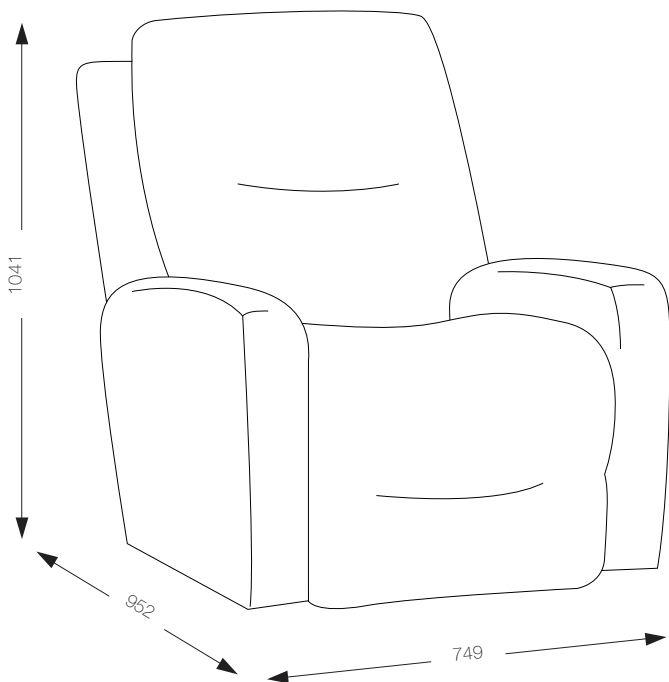

NAPIER LIFT

A functional lift and recline chair with pillowed back and timber hand grips to aid in entry and exit from the chair. With just a touch of a finger choose full recline or varying positions. With convenient sized buttons, this secure and quiet operational lift chair raises the footrest before the back reclines.

Features & Warranty

- Easy to control
- Offered in both fabric and leather
- Refer to website or instore for Warranty

LIFT CHAIR