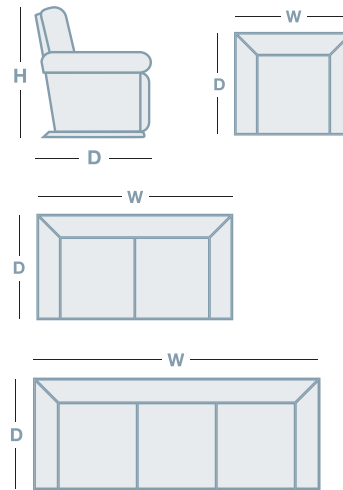

## IN THE RANGE

	W	D	H
 Prague Armchair	1030mm	980mm	865mm
 Prague 2.5 Seater	1640mm	980mm	865mm
 Prague 3 Seater	2250mm	980mm	865mm
 Prague Ottoman	760mm	635mm	460mm
Prague Modular			865mm

## HOW TO MEASURE