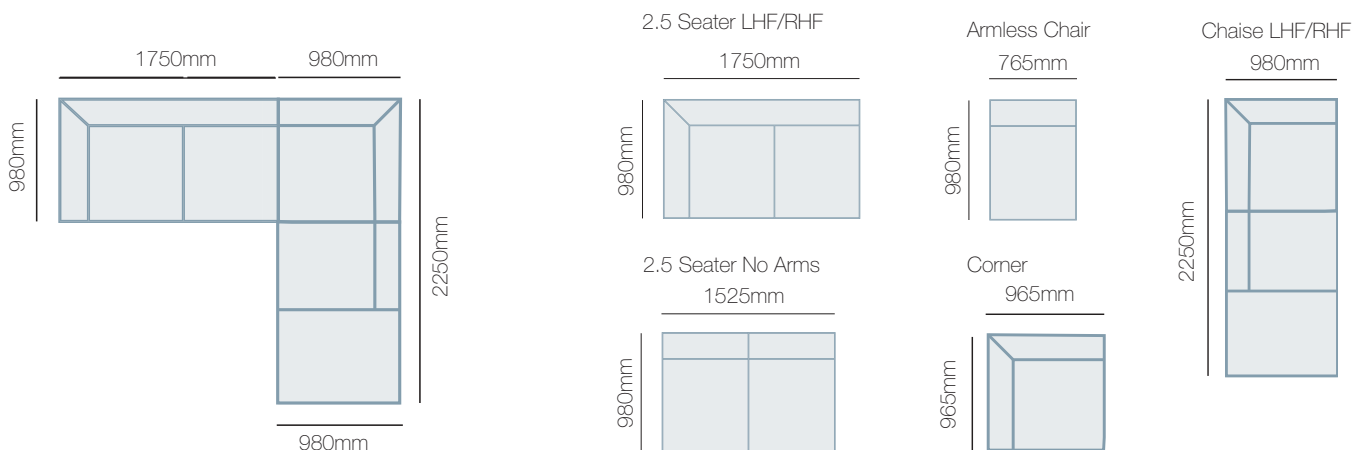

CORNER MODULAR

CONNECT WITH US

www.la-z-boy.co.nz • www.la-z-boy.com.au

LA Z BOY
FURNITURE GALLERY®

Live life Comfortably.®

Coverings: Product image may depict coverings that are no longer available or differ from actual colour. For current covering options please contact your local retailer.

Dimensions: Please note that variations in dimensions and appearance can occur. Construction differences in upholstery covering (fabric and leather) can cause variances in dimensions. All dimensions are shown in millimeters. Measurements quoted are a guide only. Please confirm details with your local retailer before ordering.

Product illustrations: The product images shown are for illustration purposes only and may not be an exact representation of the product. Please confirm details with your local retailer before ordering.