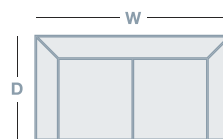

SOUTHWEST

OVERVIEW

The Southwest is simply sensational. From its comfortable bucket seating, contemporary leather coverings to its ability to layflat (at a lower angle than many other recliners), the Southwest is first class design at its finest. Add on power recline and power headrest, you've got a suite that is unbeatable!

FEATURES

- Power recliner
- Power adjustable headrest
- Layflat mechanism
- USB port
- Downloadable App

HOW TO MEASURE

IN THE RANGE

	W	D	H
 Power Recliner	1095mm	1055mm	1080mm
 2.5 Seater Twin Power Recliner	1650mm	1050mm	1080mm
 3 Seater Twin Power Recliner	2210mm	1050mm	1080mm