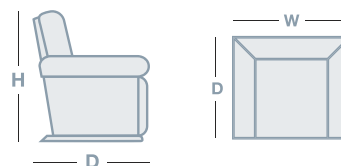

SOUTHWEST

OVERVIEW

The Southwest is simply sensational. From its comfortable bucket seating, contemporary leather coverings to its ability to layflat (at a lower angle than many other recliners), the Southwest is first class design at its finest. Add on power recline and power headrest, you've got a suite that is unbeatable!

FEATURES

- Power recliner
- Power adjustable headrest
- Layflat mechanism
- USB port
- Downloadable App

HOW TO MEASURE

IN THE RANGE

	W	D	H
 Power Recliner	1095mm	1055mm	1080mm
 2.5 Seater Twin Power Recliner	1650mm	1050mm	1080mm
 3 Seater Twin Power Recliner	2210mm	1050mm	1080mm