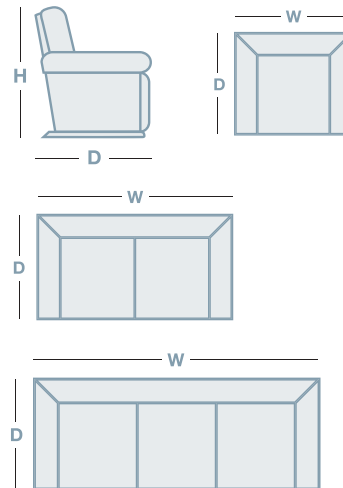

## FEATURES

- Power recliner
- Power adjustable headrest
- Layflat mechanism
- USB port
- Downloadable App

## IN THE RANGE

	W	D	H
 Power Recliner	940mm	1080mm	1080mm
 2.5 Seater Twin Power Recliner	1520mm	1080mm	1070mm
 2.5 Seater Twin Power Recliner w/console	1830mm	1080mm	1070mm
 3 Seater Twin Power Recliner	2080mm	1080mm	1070mm
Modular			1070mm

## HOW TO MEASURE