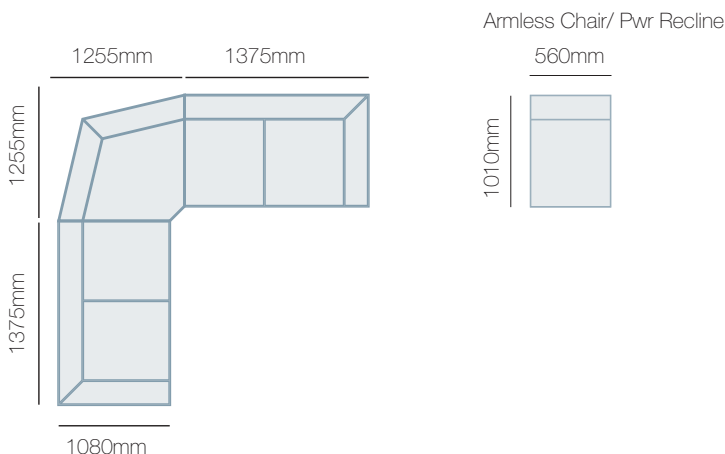

CORNER MODULAR

CONNECT WITH US

www.la-z-boy.co.nz • www.la-z-boy.com.au

LA Z BOY
FURNITURE GALLERY®

Live life Comfortably.®

Coverings: Product image may depict coverings that are no longer available or differ from actual colour. For current covering options please contact your local retailer.

Dimensions: Please note that variations in dimensions and appearance can occur. Construction differences in upholstery covering (fabric and leather) can cause variances in dimensions. All dimensions are shown in millimeters. Measurements quoted are a guide only. Please confirm details with your local retailer before ordering.

Product illustrations: The product images shown are for illustration purposes only and may not be an exact representation of the product. Please confirm details with your local retailer before ordering.