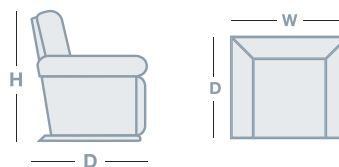

Anika Power XR Recliner

755mm

910mm

1040mm

Anika 2 Seater

1205mm

865mm

1040mm

Anika 3 Seater

1715mm

865mm

1040mm

HOW TO MEASURE

CONNECT WITH US

www.la-z-boy.co.nz • www.la-z-boy.com.au

LA Z BOY
FURNITURE GALLERY®