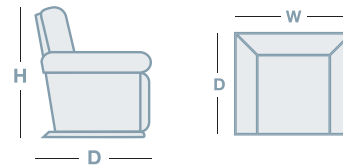

FEATURES & OPTIONS

- Comes standard with smooth ash feet
- Custom your look to suit your decor with different foot colour options

IN THE RANGE

	W	D	H
 Arma Armchair	785mm	965mm	915mm
 Arma 2.5 Seater	1395mm	965mm	915mm
 Arma 3 Seater	1980mm	965mm	915mm
Modular			915mm

HOW TO MEASURE

CORNER MODULAR

CONNECT WITH US

www.la-z-boy.co.nz • www.la-z-boy.com.au

LA Z BOY
FURNITURE GALLERY®

Live life Comfortably.®

Coverings: Product image may depict coverings that are no longer available or differ from actual colour. For current covering options please contact your local retailer.