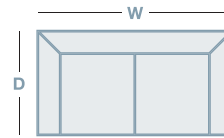

FEATURES & OPTIONS

- Comes standard with smooth ash feet
- Custom your look to suit your decor with different foot colour options

IN THE RANGE

	W	D	H
 Arma Armchair	785mm	965mm	915mm
 Arma 2.5 Seater	1395mm	965mm	915mm
 Arma 3 Seater	1980mm	965mm	915mm
Modular			915mm

HOW TO MEASURE

CORNER MODULAR

CONNECT WITH US

www.la-z-boy.co.nz • www.la-z-boy.com.au

LA Z BOY
FURNITURE GALLERY®

Live life Comfortably.®

Coverings: Product image may depict coverings that are no longer available or differ from actual colour. For current covering options please contact your local retailer.