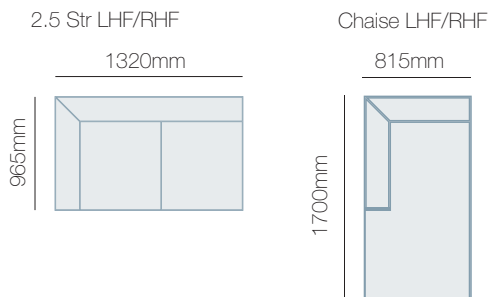

FEATURES & OPTIONS

- Comes standard with smooth ash feet
- Custom your look to suit your decor with different foot colour options

IN THE RANGE

	W	D	H
 Arma Armchair	785mm	965mm	915mm
 Arma 2.5 Seater	1395mm	965mm	915mm
 Arma 3 Seater	1980mm	965mm	915mm
Modular			915mm

HOW TO MEASURE

CORNER MODULAR

CONNECT WITH US

www.la-z-boy.co.nz • www.la-z-boy.com.au

LA Z BOY
FURNITURE GALLERY®

Live life Comfortably.®

Coverings: Product image may depict coverings that are no longer available or differ from actual colour. For current covering options please contact your local retailer.

Dimensions: Please note that variations in dimensions and appearance can occur. Construction differences in upholstery covering (fabric and leather) can cause variances in dimensions. All dimensions are shown in millimeters. Measurements quoted are a guide only. Please confirm details with your local retailer before ordering.