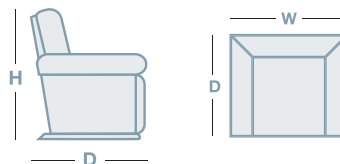

ASCOT LIFT

OVERVIEW

If you are looking for a chair that has all the bells and whistles but is petite, then the Ascot lift is your chair! Scaled slightly smaller than other lift chairs in our range, it is the ideal electric lift chair for small living spaces. Designed to easily fit through doors the Ascot can be moved with relative ease throughout the house. Offered in both fabric and leather.

FEATURES

- Two button hand control – easy to control with convenient size buttons
- Convenient two button control
- Footrest raises before the back reclines
- Choose fully recline or vary positions with a touch of a finger
- Side pocket storage

HOW TO MEASURE

IN THE RANGE

Ascot Lift

W	D	H
790mm	840mm	1040mm

CONNECT WITH US

www.la-z-boy.co.nz • www.la-z-boy.com.au

LA Z BOY®

Live life Comfortably.®