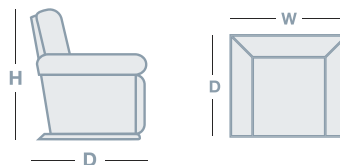

ASTOR PLATINUM LIFT

OVERVIEW

The Astor Platinum lift recliner is the ultimate in recliner design. With its fully enclosed lift mechanism, independent adjustment options and the ability to deliver a zero gravity position at just a touch of button the Astor Platinum Lift chair is complete with all the bells and whistles. Offered in fabric and leather.

FEATURES

- Zero Gravity position aids in patient comfort
- Independent back and footrest movement
- Hand control can be positioned to the left or right
- Fully enclosed mechanism even in the highest raised lift position
- Requires only a mere 280mm space from the wall to fully recline
- Weight capacity up to 160kg

HOW TO MEASURE

IN THE RANGE

Astor Platinum Lift Chair

W	D	H
890mm	990mm	1150mm

CONNECT WITH US

www.la-z-boy.co.nz • www.la-z-boy.com.au

L A Z B O Y
FURNITURE GALLERY®

Live life Comfortably.®