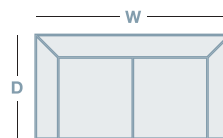

HOW TO MEASURE

ENTERTAINMENT MODULAR PIECES

Armless Chair/ Pwr Recline

Reading Light Console

1 Str Pow Recl LHF/RHF