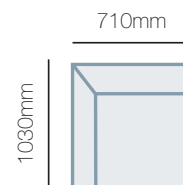

IN THE RANGE

W D H

	Power Recliner	810mm	1015mm	1050mm
	2.5 Seater Twin Power Recline	1370mm	1015mm	1050mm
	3 Seater Twin Power Recline	1930mm	1015mm	1050mm
	Armless Chair	585mm	1030mm	1050mm
	Armless Power Recliner	585mm	1030mm	1050mm
	Reading Light Console	335mm	865mm	610mm
	1 Seater Pwr Recl LHF/RHF	710mm	1030mm	1050mm

HOW TO MEASURE

ENTERTAINMENT MODULAR PIECES

Armless Chair/ Pwr Recline

Reading Light Console

1 Str Pow Recl LHF/RHF

CONNECT WITH US

www.la-z-boy.co.nz • www.la-z-boy.com.au

LA Z BOY
FURNITURE GALLERY®

Live life Comfortably.®

Coverings: Product image may depict coverings that are no longer available or differ from actual colour. For current covering options please contact your local retailer.

Dimensions: Please note that variations in dimensions and appearance can occur. Construction differences in upholstery covering (fabric and leather) can cause variances in dimensions. All dimensions are shown in millimetres. Measurements quoted are a guide only. Please confirm details with your local retailer before ordering.