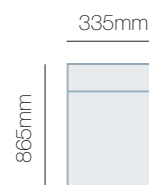

IN THE RANGE

W D H

	Power Recliner	810mm	1015mm	1050mm
	2.5 Seater Twin Power Recline	1370mm	1015mm	1050mm
	3 Seater Twin Power Recline	1930mm	1015mm	1050mm
	Armless Chair	585mm	1030mm	1050mm
	Armless Power Recliner	585mm	1030mm	1050mm
	Reading Light Console	335mm	865mm	610mm
	1 Seater Pwr Recl LHF/RHF	710mm	1030mm	1050mm

HOW TO MEASURE

ENTERTAINMENT MODULAR PIECES

Armless Chair/ Pwr Recline

Reading Light Console

1 Str Pow Recl LHF/RHF

CONNECT WITH US

www.la-z-boy.co.nz • www.la-z-boy.com.au

LA Z BOY
FURNITURE GALLERY®