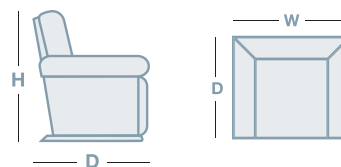

HOW TO MEASURE

ENTERTAINMENT MODULAR PIECES

Armless Chair/ Pwr Recline

Reading Light Console

1 Str Pow Recl LHF/RHF