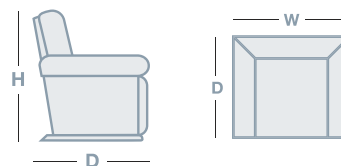

## FEATURES

- Independent back recline – recline with or without the use of the footrest
- Full body lumbar support in all 16 natural reclining comfort positions
- Secure 3 position varying height locking footrest for safety and support
- Customise your gliding comfort (using convenient wingnuts located under recliner)
- Solid 4 sided frame

## IN THE RANGE

	W	D	H
 Avenger Rocker Recliner	915mm	1040mm	1040mm
 Avenger Power XR Recliner	915mm	1040mm	1040mm
 Avenger Large Rocker Recliner	925mm	1030mm	1105mm
 Avenger 2 Seater	1270mm	965mm	1055mm
 Avenger 3 Seater	1780mm	965mm	1055mm

## HOW TO MEASURE