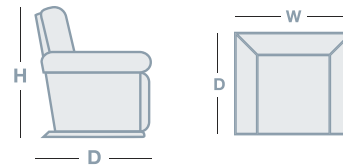

Bennett 3 Seater

2005mm

940mm

1055mm

Bennett 2 Seater

1500mm

940mm

1055mm

## HOW TO MEASURE