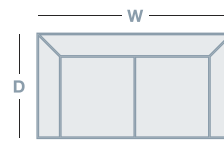

Bennett 3 Seater

2005mm

940mm

1055mm

Bennett 2 Seater

1500mm

940mm

1055mm

## HOW TO MEASURE