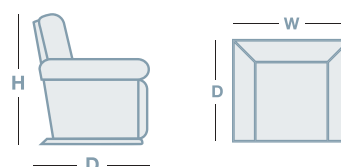

FEATURES & OPTIONS

- Available in fabric & leather

HOW TO MEASURE

IN THE RANGE

	W	D	H
 Rocker Recliner	905mm	1005mm	1030mm
 Large Rocker Recliner	940mm	1030mm	1120mm
 XL Rocker Recliner	950mm	1105mm	1145mm
 Power Rocker Recliner	915mm	965mm	1055mm
 Larger Power Rocker Recliner	970mm	980mm	1120mm
 2 Seater	1425mm	990mm	1045mm
 2 Seater Recliner/Pwr Recliner	1540mm	980mm	1120mm
 3 Seater	1955mm	990mm	1045mm
 3 Seater Recliner/Pwr Recliner	2110mm	980mm	1120mm