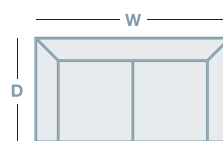

FEATURES & OPTIONS

- Available in fabric & leather

HOW TO MEASURE

IN THE RANGE

	W	D	H
 Rocker Recliner	905mm	1005mm	1030mm
 Large Rocker Recliner	940mm	1030mm	1120mm
 XL Rocker Recliner	950mm	1105mm	1145mm
 Power Rocker Recliner	915mm	965mm	1055mm
 Larger Power Rocker Recliner	970mm	980mm	1120mm
 2 Seater	1425mm	990mm	1045mm
 2 Seater Recliner/Pwr Recliner	1540mm	980mm	1120mm
 3 Seater	1955mm	990mm	1045mm
 3 Seater Recliner/Pwr Recliner	2110mm	980mm	1120mm