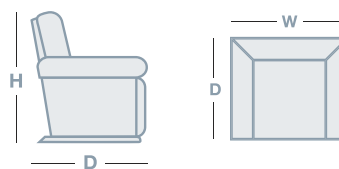

Carlton Power Recliner

915mm

1020mm

1040mm

Carlton 2.5 Seater Twin Recliner 1475mm

1020mm

1040mm

Carlton 2.5 Seater Power Recliner 1475mm

1020mm

1040mm

Carlton 3 Seater Twin Recliner 2030mm

1020mm

1040mm

Carlton 3 Seater Power Recliner 2030mm

1020mm

1040mm

HOW TO MEASURE

CONNECT WITH US

www.la-z-boy.co.nz • www.la-z-boy.com.au

L A Z BOY
FURNITURE GALLERY®

Live life Comfortably.®

Coverings: Product image may depict coverings that are no longer available or differ from actual color. For current covering options please contact your local retailer.