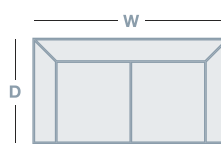

Carlton Power Recliner

915mm

1020mm

1040mm

Carlton 2.5 Seater Twin Recliner 1475mm

1020mm

1040mm

Carlton 2.5 Seater Power Recliner 1475mm

1020mm

1040mm

Carlton 3 Seater Twin Recliner 2030mm

1020mm

1040mm

Carlton 3 Seater Power Recliner 2030mm

1020mm

1040mm

HOW TO MEASURE

CONNECT WITH US

www.la-z-boy.co.nz • www.la-z-boy.com.au

L A Z BOY
FURNITURE GALLERY®

Live life Comfortably.®

Coverings: Product image may depict coverings that are no longer available or differ from actual color. For current covering options please contact your local retailer.