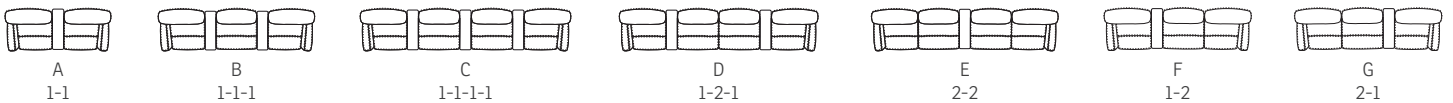

See warranty policy for more details.

CROWN MODULAR SEATING SYSTEM

- A Adjustable head and neck support gives you ultimate comfort in all seating positions.
- B Effortless reclining and adjustable back rest angle as your heart desires.
- C Computer controlled injection molded cold-cure foam ensures ergonomically correct seating and comfort throughout all areas of the chair. The headrest is height adjustable for perfect fit.
- D The interior steel frame with sinuous springs encased in cold-cure molded foam ensures correct back and lumbar support.
- E Built with a solid hard wood and steel frame and IMG uses computer controlled injection moulded foam. This guarantees superior quality and durability.
- F Integrated footrest. The footrest can easily be unfolded by using the handle. To fold it in you should use your feet to press the footrest down towards the chair and move your body weight forward while seating.

LIMITLESS COMBINATIONS

Straight arm

Angled arm

CONNECTION ARMS W/STORAGE

WALL SAVER MECHANISM

MOTOR OPTION

- Crown can be delivered with two different mechanism.
- Wall saver mechanism with inside handle (WS) (can be placed closer to the wall compared to Recliner mechanism)
 - Wall saver mechanism with motor (WM). The motor is made from one of the Leading European motor supplier. Different plug-in cords are available according to regional/national specifications.