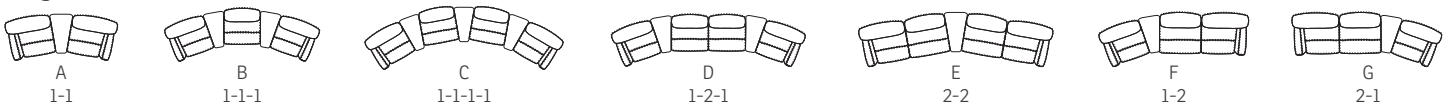

See warranty policy for more details.

CROWN MODULAR SEATING SYSTEM

- A Adjustable head and neck support gives you ultimate comfort in all seating positions.
- B Effortless reclining and adjustable back rest angle as your heart desires.
- C Computer controlled injection molded cold-cure foam ensures ergonomically correct seating and comfort throughout all areas of the chair. The headrest is height adjustable for perfect fit.
- D The interior steel frame with sinuous springs encased in cold-cure molded foam ensures correct back and lumbar support.
- E Built with a solid hard wood and steel frame and IMG uses computer controlled injection moulded foam. This guarantees superior quality and durability.
- F Integrated footrest. The footrest can easily be unfolded by using the handle. To fold it in you should use your feet to press the footrest down towards the chair and move your body weight forward while seating.

LIMITLESS COMBINATIONS

Straight arm

Angled arm

CONNECTION ARMS W/STORAGE

WALL SAVER MECHANISM

MOTOR OPTION

- Crown can be delivered with two different mechanism.
- Wall saver mechanism with inside handle (WS) (can be placed closer to the wall compared to Recliner mechanism)
 - Wall saver mechanism with motor (WM). The motor is made from one of the Leading European motor supplier. Different plug-in cords are available according to regional/national specifications.