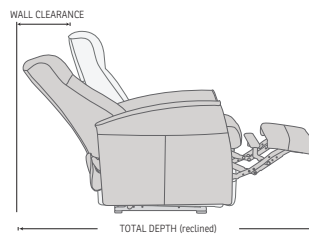

LIMITLESS COMBINATIONS

Straight arm

Angled arm

CONNECTION ARMS W/STORAGE

WALL SAVER MECHANISM

MOTOR OPTION

- Crown can be delivered with two different mechanism.
- Wall saver mechanism with inside handle (WS) (can be placed closer to the wall compared to Recliner mechanism)
 - Wall saver mechanism with motor (WM). The motor is made from one of the Leading European motor supplier. Different plug-in cords are available according to regional/national specifications.