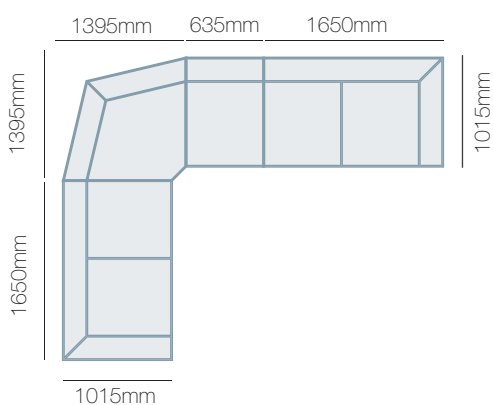

IN THE RANGE

	W	D	H
 Florence Armchair	1195mm	980mm	890mm
 Florence 2.5 Seater	1730mm	980mm	890mm
 Florence 3 Seater	2185mm	980mm	890mm
Florence Modular			890mm

HOW TO MEASURE

CORNER MODULAR

Chaise LHF/RHF
990mm

3 Seater LHF/RHF
2285mm

2 Seater No Arms
1270mm

1 Seater 1Arm

1015mm

CONNECT WITH US

www.la-z-boy.co.nz • www.la-z-boy.com.au

LA Z BOY
FURNITURE GALLERY®

Live life Comfortably.®

Coverings: Product image may depict coverings that are no longer available or differ from actual color. For current covering options please contact your local retailer.

Dimensions: Please note that variations in dimensions and appearance can occur. Construction differences in upholstery covering (fabric and leather) can cause variances in dimensions. All dimensions are shown in millimeters. Measurements quoted are a guide only. Please confirm details with your local retailer before ordering.