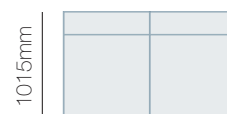

IN THE RANGE

	W	D	H
 Florence Armchair	1195mm	980mm	890mm
 Florence 2.5 Seater	1730mm	980mm	890mm
 Florence 3 Seater	2185mm	980mm	890mm
Florence Modular			890mm

HOW TO MEASURE

CORNER MODULAR

Chaise LHF/RHF
990mm

3 Seater LHF/RHF
2285mm

2 Seater No Arms
1270mm

1 Seater 1Arm

1015mm

CONNECT WITH US

www.la-z-boy.co.nz • www.la-z-boy.com.au

LA Z BOY
FURNITURE GALLERY®

Live life Comfortably.®