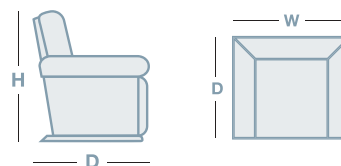

IN THE RANGE

	W	D	H
 Florence Armchair	1195mm	980mm	890mm
 Florence 2.5 Seater	1730mm	980mm	890mm
 Florence 3 Seater	2185mm	980mm	890mm
Florence Modular			890mm

HOW TO MEASURE

CORNER MODULAR

Chaise LHF/RHF
990mm

3 Seater LHF/RHF
2285mm

2 Seater No Arms
1270mm

1 Seater 1Arm

1015mm

CONNECT WITH US

www.la-z-boy.co.nz • www.la-z-boy.com.au

LA Z BOY
FURNITURE GALLERY®

Live life Comfortably.®