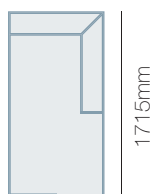

IN THE RANGE

	W	D	H
 Florence Armchair	1195mm	980mm	890mm
 Florence 2.5 Seater	1730mm	980mm	890mm
 Florence 3 Seater	2185mm	980mm	890mm
Florence Modular			890mm

HOW TO MEASURE

CORNER MODULAR

Chaise LHF/RHF
990mm

3 Seater LHF/RHF
2285mm

2 Seater No Arms
1270mm

1 Seater 1Arm

1015mm

CONNECT WITH US

www.la-z-boy.co.nz • www.la-z-boy.com.au

LA Z BOY
FURNITURE GALLERY®

Live life Comfortably.®