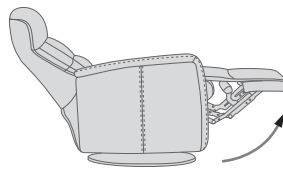

INTEGRATED FOOTSTOOL