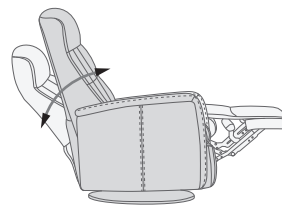

EFFORTLESS RECLINING