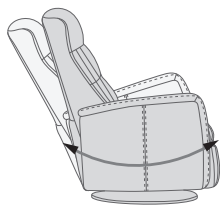

GLIDING/ROCKING FUNCTION