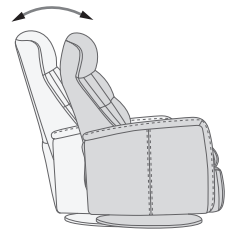

ADJUSTABLE HEAD-AND-NECK SUPPORT