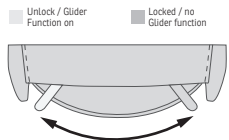

OPTIONS

GLIDING/ROCKING FUNCTION