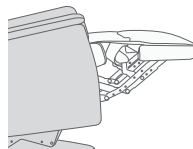

CHAISE OPTION