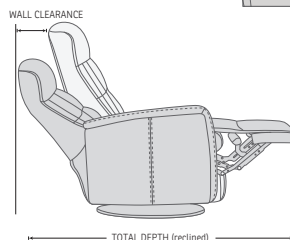

DIMENSIONS

CHAIR SIZE	TOTAL WIDTH	TOTAL DEPTH	TOTAL HEIGHT	SEAT WIDTH	SEAT HEIGHT	SEAT DEPTH	TOTAL DEPTH (reclined)	WALL CLEARANCE REQUIREMENT
Langley RG252 standard size with chaise	77 cm / 30.3 in	92 cm / 36.2 in	103 cm / 40.5 in	50 cm / 19.6 in	48 cm / 18.8 in	55 cm / 21.6 in	159 cm / 62.5 in	31 cm / 12.2 in
Langley RG352 large size with chaise	83 cm / 32.6 in	94 cm / 37 in	105 cm / 41.3 in	55 cm / 21.6 in	48 cm / 18.8 in	56 cm / 22 in	162 cm / 63.7 in	35 cm / 13.7 in
Langley RM252 standard size with chaise	77 cm / 30.3 in	92 cm / 36.2 in	103 cm / 40.5 in	50 cm / 19.6 in	48 cm / 18.8 in	55 cm / 21.6 in	159 cm / 62.5 in	31 cm / 12.2 in
Langley RM352 large size with chaise	83 cm / 32.6 in	94 cm / 37 in	105 cm / 41.3 in	55 cm / 21.6 in	48 cm / 18.8 in	56 cm / 22 in	162 cm / 63.7 in	35 cm / 13.7 in
Langley RMS252 standard size with chaise	77 cm / 30.3 in	92 cm / 36.2 in	106 cm / 41.7 in	50 cm / 19.6 in	48 cm / 18.8 in	55 cm / 21.6 in	159 cm / 62.5 in	31 cm / 12.2 in
Langley RMS352 large size with chaise	83 cm / 32.6 in	94 cm / 37 in	107 cm / 42.1 in	55 cm / 21.6 in	48 cm / 18.8 in	56 cm / 22 in	162 cm / 63.7 in	35 cm / 13.7 in

* The dimensions are approximate and may vary with +/-2cm

imgcomfort.com