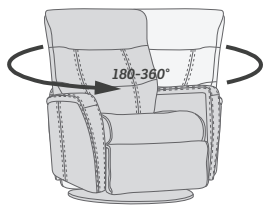

FUNCTIONS

180 - 360° SWIVEL