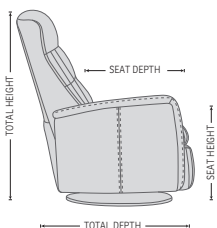

DIMENSIONS

CHAIR SIZE	TOTAL WIDTH	TOTAL DEPTH	TOTAL HEIGHT	SEAT WIDTH	SEAT HEIGHT	SEAT DEPTH	TOTAL DEPTH (reclined)	WALL CLEARANCE REQUIREMENT
Langley RG252 standard size with chaise	77 cm / 30.3 in	92 cm / 36.2 in	103 cm / 40.5 in	50 cm / 19.6 in	48 cm / 18.8 in	55 cm / 21.6 in	159 cm / 62.5 in	31 cm / 12.2 in
Langley RG352 large size with chaise	83 cm / 32.6 in	94 cm / 37 in	105 cm / 41.3 in	55 cm / 21.6 in	48 cm / 18.8 in	56 cm / 22 in	162 cm / 63.7 in	35 cm / 13.7 in
Langley RM252 standard size with chaise	77 cm / 30.3 in	92 cm / 36.2 in	103 cm / 40.5 in	50 cm / 19.6 in	48 cm / 18.8 in	55 cm / 21.6 in	159 cm / 62.5 in	31 cm / 12.2 in
Langley RM352 large size with chaise	83 cm / 32.6 in	94 cm / 37 in	105 cm / 41.3 in	55 cm / 21.6 in	48 cm / 18.8 in	56 cm / 22 in	162 cm / 63.7 in	35 cm / 13.7 in
Langley RMS252 standard size with chaise	77 cm / 30.3 in	92 cm / 36.2 in	106 cm / 41.7 in	50 cm / 19.6 in	48 cm / 18.8 in	55 cm / 21.6 in	159 cm / 62.5 in	31 cm / 12.2 in
Langley RMS352 large size with chaise	83 cm / 32.6 in	94 cm / 37 in	107 cm / 42.1 in	55 cm / 21.6 in	48 cm / 18.8 in	56 cm / 22 in	162 cm / 63.7 in	35 cm / 13.7 in

* The dimensions are approximate and may vary with +/-2cm

imgcomfort.com