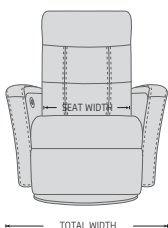

DIMENSIONS

CHAIR SIZE	TOTAL WIDTH	TOTAL DEPTH	TOTAL HEIGHT	SEAT WIDTH	SEAT HEIGHT	SEAT DEPTH	TOTAL DEPTH (reclined)	WALL CLEARANCE REQUIREMENT
Langley RG252 standard size with chaise	77 cm / 30.3 in	92 cm / 36.2 in	103 cm / 40.5 in	50 cm / 19.6 in	48 cm / 18.8 in	55 cm / 21.6 in	159 cm / 62.5 in	31 cm / 12.2 in
Langley RG352 large size with chaise	83 cm / 32.6 in	94 cm / 37 in	105 cm / 41.3 in	55 cm / 21.6 in	48 cm / 18.8 in	56 cm / 22 in	162 cm / 63.7 in	35 cm / 13.7 in
Langley RM252 standard size with chaise	77 cm / 30.3 in	92 cm / 36.2 in	103 cm / 40.5 in	50 cm / 19.6 in	48 cm / 18.8 in	55 cm / 21.6 in	159 cm / 62.5 in	31 cm / 12.2 in
Langley RM352 large size with chaise	83 cm / 32.6 in	94 cm / 37 in	105 cm / 41.3 in	55 cm / 21.6 in	48 cm / 18.8 in	56 cm / 22 in	162 cm / 63.7 in	35 cm / 13.7 in
Langley RMS252 standard size with chaise	77 cm / 30.3 in	92 cm / 36.2 in	106 cm / 41.7 in	50 cm / 19.6 in	48 cm / 18.8 in	55 cm / 21.6 in	159 cm / 62.5 in	31 cm / 12.2 in
Langley RMS352 large size with chaise	83 cm / 32.6 in	94 cm / 37 in	107 cm / 42.1 in	55 cm / 21.6 in	48 cm / 18.8 in	56 cm / 22 in	162 cm / 63.7 in	35 cm / 13.7 in

* The dimensions are approximate and may vary with +/-2cm

imgcomfort.com