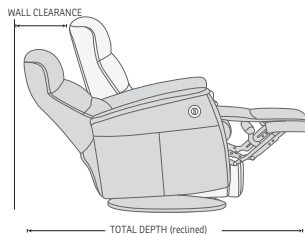

DIMENSIONS

CHAIR SIZE	TOTAL WIDTH	TOTAL DEPTH	TOTAL HEIGHT	SEAT WIDTH	SEAT HEIGHT	SEAT DEPTH	TOTAL DEPTH (reclined)	WALL CLEARANCE REQUIREMENT
Liberty RG210 standard size with chaise	82 cm / 32.2 in	92 cm / 36.2 in	103 cm / 40.5 in	50 cm / 19.6 in	48 cm / 18.8 in	55 cm / 21.6 in	159 cm / 62.5 in	31 cm / 12.2 in
Liberty RG310 large size with chaise	87 cm / 34.2 in	94 cm / 37 in	105 cm / 41.3 in	55 cm / 21.6 in	48 cm / 18.8 in	56 cm / 22 in	162 cm / 63.7 in	35 cm / 13.7 in
Liberty RM210 standard size with chaise	82 cm / 32.2 in	92 cm / 36.2 in	103 cm / 40.5 in	50 cm / 19.6 in	48 cm / 18.8 in	55 cm / 21.6 in	159 cm / 62.5 in	31 cm / 12.2 in
Liberty RM310 large size with chaise	87 cm / 34.2 in	94 cm / 37 in	105 cm / 41.3 in	55 cm / 21.6 in	48 cm / 18.8 in	56 cm / 22 in	162 cm / 63.7 in	35 cm / 13.7 in
Liberty RMS210 standard size with chaise	82 cm / 32.2 in	92 cm / 36.2 in	103 cm / 40.5 in	50 cm / 19.6 in	48 cm / 18.8 in	55 cm / 21.6 in	159 cm / 62.5 in	31 cm / 12.2 in
Liberty RMS310 large size with chaise	87 cm / 34.2 in	94 cm / 37 in	105 cm / 41.3 in	55 cm / 21.6 in	48 cm / 18.8 in	56 cm / 22 in	162 cm / 63.7 in	35 cm / 13.7 in

* The dimensions are approximate and may vary with +/-2cm