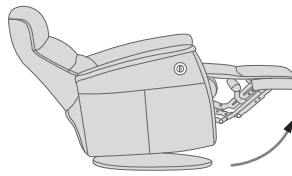

INTEGRATED FOOTSTOOL