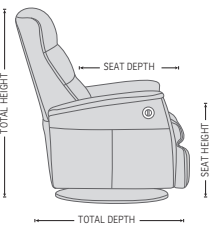

DIMENSIONS

CHAIR SIZE	TOTAL WIDTH	TOTAL DEPTH	TOTAL HEIGHT	SEAT WIDTH	SEAT HEIGHT	SEAT DEPTH	TOTAL DEPTH (reclined)	WALL CLEARANCE REQUIREMENT
Liberty RG210 standard size with chaise	82 cm / 32.2 in	92 cm / 36.2 in	103 cm / 40.5 in	50 cm / 19.6 in	48 cm / 18.8 in	55 cm / 21.6 in	159 cm / 62.5 in	31 cm / 12.2 in
Liberty RG310 large size with chaise	87 cm / 34.2 in	94 cm / 37 in	105 cm / 41.3 in	55 cm / 21.6 in	48 cm / 18.8 in	56 cm / 22 in	162 cm / 63.7 in	35 cm / 13.7 in
Liberty RM210 standard size with chaise	82 cm / 32.2 in	92 cm / 36.2 in	103 cm / 40.5 in	50 cm / 19.6 in	48 cm / 18.8 in	55 cm / 21.6 in	159 cm / 62.5 in	31 cm / 12.2 in
Liberty RM310 large size with chaise	87 cm / 34.2 in	94 cm / 37 in	105 cm / 41.3 in	55 cm / 21.6 in	48 cm / 18.8 in	56 cm / 22 in	162 cm / 63.7 in	35 cm / 13.7 in
Liberty RMS210 standard size with chaise	82 cm / 32.2 in	92 cm / 36.2 in	103 cm / 40.5 in	50 cm / 19.6 in	48 cm / 18.8 in	55 cm / 21.6 in	159 cm / 62.5 in	31 cm / 12.2 in
Liberty RMS310 large size with chaise	87 cm / 34.2 in	94 cm / 37 in	105 cm / 41.3 in	55 cm / 21.6 in	48 cm / 18.8 in	56 cm / 22 in	162 cm / 63.7 in	35 cm / 13.7 in

* The dimensions are approximate and may vary with +/-2cm