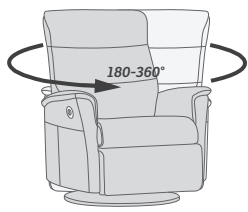

FUNCTIONS

180 - 360° SWIVEL