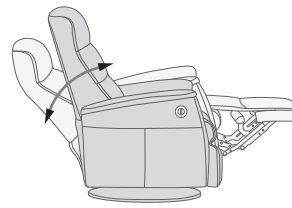

EFFORTLESS RECLINING