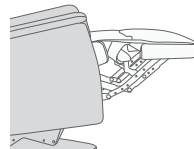

CHAISE OPTION