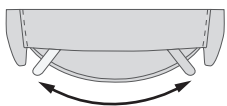

OPTIONS

GLIDING/ROCKING FUNCTION