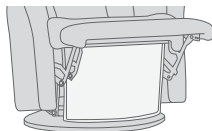

FRONT SKIRT OPTION