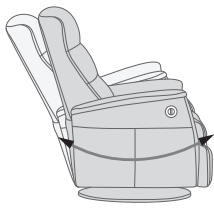

GLIDING/ROCKING FUNCTION