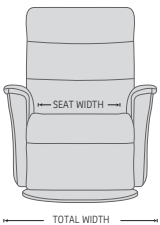

DIMENSIONS

CHAIR SIZE	TOTAL WIDTH	TOTAL DEPTH	TOTAL HEIGHT	SEAT WIDTH	SEAT HEIGHT	SEAT DEPTH	TOTAL DEPTH (reclined)	WALL CLEARANCE REQUIREMENT
Liberty RG210 standard size with chaise	82 cm / 32.2 in	92 cm / 36.2 in	103 cm / 40.5 in	50 cm / 19.6 in	48 cm / 18.8 in	55 cm / 21.6 in	159 cm / 62.5 in	31 cm / 12.2 in
Liberty RG310 large size with chaise	87 cm / 34.2 in	94 cm / 37 in	105 cm / 41.3 in	55 cm / 21.6 in	48 cm / 18.8 in	56 cm / 22 in	162 cm / 63.7 in	35 cm / 13.7 in
Liberty RM210 standard size with chaise	82 cm / 32.2 in	92 cm / 36.2 in	103 cm / 40.5 in	50 cm / 19.6 in	48 cm / 18.8 in	55 cm / 21.6 in	159 cm / 62.5 in	31 cm / 12.2 in
Liberty RM310 large size with chaise	87 cm / 34.2 in	94 cm / 37 in	105 cm / 41.3 in	55 cm / 21.6 in	48 cm / 18.8 in	56 cm / 22 in	162 cm / 63.7 in	35 cm / 13.7 in
Liberty RMS210 standard size with chaise	82 cm / 32.2 in	92 cm / 36.2 in	103 cm / 40.5 in	50 cm / 19.6 in	48 cm / 18.8 in	55 cm / 21.6 in	159 cm / 62.5 in	31 cm / 12.2 in
Liberty RMS310 large size with chaise	87 cm / 34.2 in	94 cm / 37 in	105 cm / 41.3 in	55 cm / 21.6 in	48 cm / 18.8 in	56 cm / 22 in	162 cm / 63.7 in	35 cm / 13.7 in

* The dimensions are approximate and may vary with +/-2cm