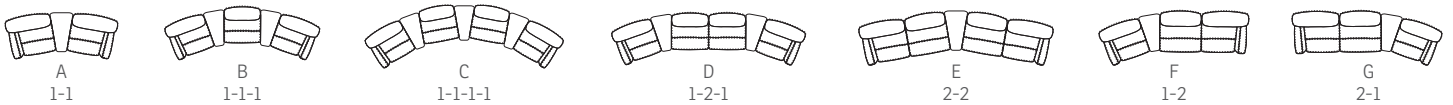

Angled arm

CONNECTION ARMS W/STORAGE

WALL SAVER MECHANISM