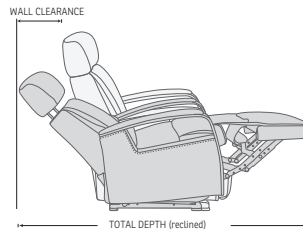

WALL SAVER MECHANISM

MOTOR OPTION

1. Majesty can be delivered with two different mechanism.
2. Wall saver mechanism with inside handle (WS) (can be placed closer to the wall compared to Recliner mechanism)
   - Wall saver mechanism with motor (WM). The motor is made from one of the leading European motor supplier. Different plug-in cords are available according to regional/national specifications.