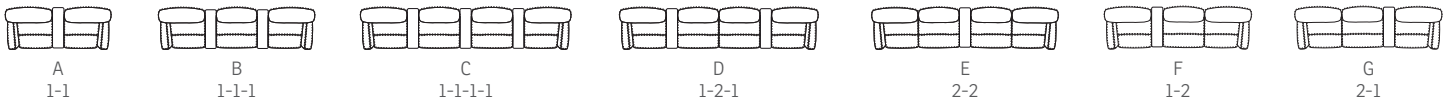

LIMITLESS COMBINATIONS

Straight arm