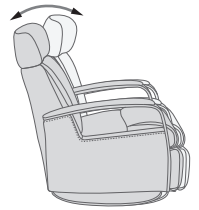

360° Swivel

Gliding/
Rocking function

Integrated footstool

Effortless reclining

Adjustable head-
and neck support

MAJESTY GLIDER

Computer controlled injection molded cold-cure foam ensures ergonomically correct seating and comfort throughout all areas of the chair. / The headrest is height adjustable for perfect fit.

FUNCTIONS

360° SWIVEL

GLIDING/ROCKING FUNCTION

INTEGRATED FOOTSTOOL

EFFORTLESS RECLINING

ADJUSTABLE HEAD-AND-NECK SUPPORT

FUNCTIONS

HEIGHT ADJUSTABLE HEADREST SYSTEM

OPTIONS

GLIDING/ROCKING FUNCTION

FRONT SKIRT OPTION

CHAISE OPTION

DIMENSIONS

CHAIR SIZE	TOTAL WIDTH	TOTAL DEPTH	TOTAL HEIGHT	SEAT WIDTH	SEAT HEIGHT	SEAT DEPTH	TOTAL DEPTH (reclined)	WALL CLEARANCE REQUIREMENT
Majesty RG275 standard size with chaise	82.5 cm / 32.4 in	96 - 100 cm / 37.7 - 39.3 in	99.5 - 112.5 cm / 39.1 - 44.2 in	53 cm / 20.8 in	50 cm / 19.6 in	62 cm / 24.4 in	165 - 173 cm / 64.9 - 68.1 in	31 - 38 cm / 12.2 - 14.9 in
Majesty RG375 large size with chaise	87.5 cm / 34.4 in	96 - 100 cm / 37.7 - 39.3 in	99.5 - 112.5 cm / 39.1 - 44.2 in	58 cm / 22.8 in	50 cm / 19.6 in	62 cm / 24.4 in	165 - 173 cm / 64.9 - 68.1 in	31 - 38 cm / 12.2 - 14.9 in
Majesty RM275 standard size with chaise	82.5 cm / 32.4 in	96 - 100 cm / 37.7 - 39.3 in	99.5 - 112.5 cm / 39.1 - 44.2 in	53 cm / 20.8 in	50 cm / 19.6 in	62 cm / 24.4 in	165 - 173 cm / 64.9 - 68.1 in	31 - 38 cm / 12.2 - 14.9 in
Majesty RM375 large size with chaise	87.5 cm / 34.4 in	96 - 100 cm / 37.7 - 39.3 in	99.5 - 112.5 cm / 39.1 - 44.2 in	58 cm / 22.8 in	50 cm / 19.6 in	62 cm / 24.4 in	165 - 173 cm / 64.9 - 68.1 in	31 - 38 cm / 12.2 - 14.9 in