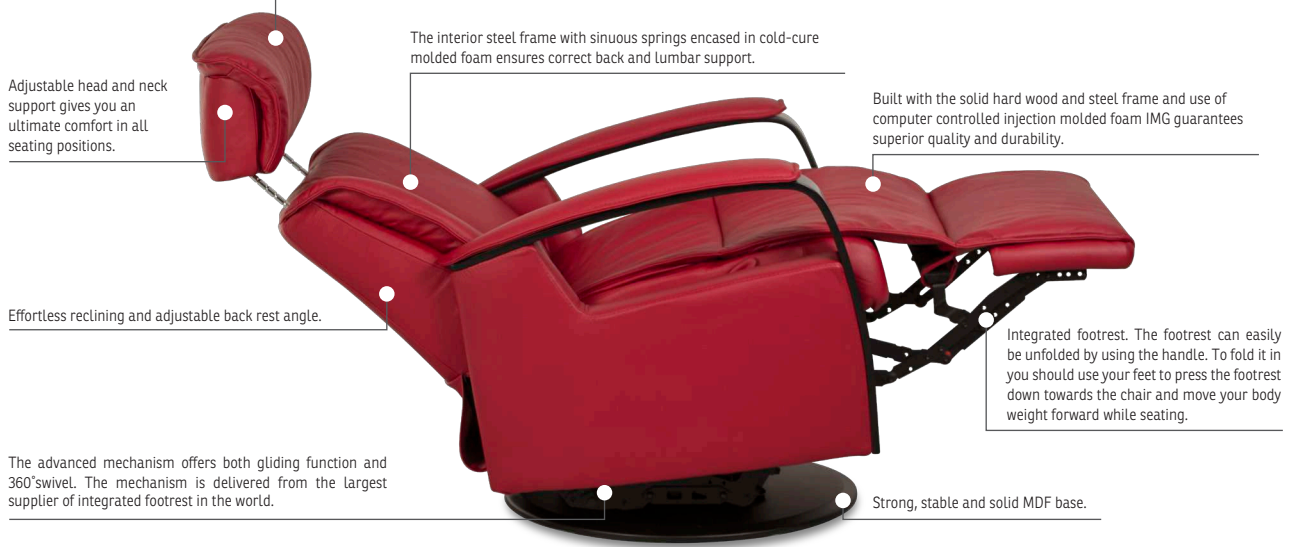

360° Swivel

Gliding/
Rocking function

Integrated footstool

Effortless reclining

Adjustable head-
and neck support

MAJESTY GLIDER

Computer controlled injection molded cold-cure foam ensures ergonomically correct seating and comfort throughout all areas of the chair. / The headrest is height adjustable for perfect fit.

FUNCTIONS

360° SWIVEL

GLIDING/ROCKING FUNCTION

INTEGRATED FOOTSTOOL

EFFORTLESS RECLINING

ADJUSTABLE HEAD-AND-NECK SUPPORT

FUNCTIONS

HEIGHT ADJUSTABLE HEADREST SYSTEM