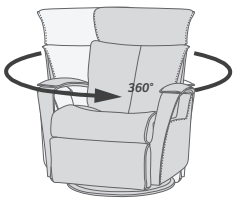

360° Swivel

Gliding/
Rocking function

Integrated footstool

Effortless reclining

Adjustable head-
and neck support

MAJESTY GLIDER

Computer controlled injection molded cold-cure foam ensures ergonomically correct seating and comfort throughout all areas of the chair. / The headrest is height adjustable for perfect fit.

FUNCTIONS

360° SWIVEL

GLIDING/ROCKING FUNCTION

INTEGRATED FOOTSTOOL

EFFORTLESS RECLINING

ADJUSTABLE HEAD-AND-NECK SUPPORT

FUNCTIONS

HEIGHT ADJUSTABLE HEADREST SYSTEM

OPTIONS

GLIDING/ROCKING FUNCTION

FRONT SKIRT OPTION

CHAISE OPTION

DIMENSIONS

CHAIR SIZE	TOTAL WIDTH	TOTAL DEPTH	TOTAL HEIGHT	SEAT WIDTH	SEAT HEIGHT	SEAT DEPTH	TOTAL DEPTH (reclined)	WALL CLEARANCE REQUIREMENT
Majesty RG275 standard size with chaise	82.5 cm / 32.4 in	96 - 100 cm / 37.7 - 39.3 in	99.5 - 112.5 cm / 39.1 - 44.2 in	53 cm / 20.8 in	50 cm / 19.6 in	62 cm / 24.4 in	165 - 173 cm / 64.9 - 68.1 in	31 - 38 cm / 12.2 - 14.9 in
Majesty RG375 large size with chaise	87.5 cm / 34.4 in	96 - 100 cm / 37.7 - 39.3 in	99.5 - 112.5 cm / 39.1 - 44.2 in	58 cm / 22.8 in	50 cm / 19.6 in	62 cm / 24.4 in	165 - 173 cm / 64.9 - 68.1 in	31 - 38 cm / 12.2 - 14.9 in
Majesty RM275 standard size with chaise	82.5 cm / 32.4 in	96 - 100 cm / 37.7 - 39.3 in	99.5 - 112.5 cm / 39.1 - 44.2 in	53 cm / 20.8 in	50 cm / 19.6 in	62 cm / 24.4 in	165 - 173 cm / 64.9 - 68.1 in	31 - 38 cm / 12.2 - 14.9 in
Majesty RM375 large size with chaise	87.5 cm / 34.4 in	96 - 100 cm / 37.7 - 39.3 in	99.5 - 112.5 cm / 39.1 - 44.2 in	58 cm / 22.8 in	50 cm / 19.6 in	62 cm / 24.4 in	165 - 173 cm / 64.9 - 68.1 in	31 - 38 cm / 12.2 - 14.9 in