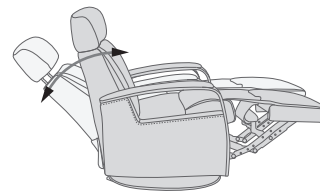

360° Swivel

Gliding/
Rocking function

Integrated footstool

Effortless reclining

Adjustable head-
and neck support

MAJESTY GLIDER

Computer controlled injection molded cold-cure foam ensures ergonomically correct seating and comfort throughout all areas of the chair. / The headrest is height adjustable for perfect fit.

FUNCTIONS

360° SWIVEL

GLIDING/ROCKING FUNCTION

INTEGRATED FOOTSTOOL

EFFORTLESS RECLINING

ADJUSTABLE HEAD-AND-NECK SUPPORT

FUNCTIONS

HEIGHT ADJUSTABLE HEADREST SYSTEM

OPTIONS

GLIDING/ROCKING FUNCTION

FRONT SKIRT OPTION

CHAISE OPTION

DIMENSIONS

CHAIR SIZE	TOTAL WIDTH	TOTAL DEPTH	TOTAL HEIGHT	SEAT WIDTH	SEAT HEIGHT	SEAT DEPTH	TOTAL DEPTH (reclined)	WALL CLEARANCE REQUIREMENT
Majesty RG275 standard size with chaise	82.5 cm / 32.4 in	96 - 100 cm / 37.7 - 39.3 in	99.5 - 112.5 cm / 39.1 - 44.2 in	53 cm / 20.8 in	50 cm / 19.6 in	62 cm / 24.4 in	165 - 173 cm / 64.9 - 68.1 in	31 - 38 cm / 12.2 - 14.9 in
Majesty RG375 large size with chaise	87.5 cm / 34.4 in	96 - 100 cm / 37.7 - 39.3 in	99.5 - 112.5 cm / 39.1 - 44.2 in	58 cm / 22.8 in	50 cm / 19.6 in	62 cm / 24.4 in	165 - 173 cm / 64.9 - 68.1 in	31 - 38 cm / 12.2 - 14.9 in
Majesty RM275 standard size with chaise	82.5 cm / 32.4 in	96 - 100 cm / 37.7 - 39.3 in	99.5 - 112.5 cm / 39.1 - 44.2 in	53 cm / 20.8 in	50 cm / 19.6 in	62 cm / 24.4 in	165 - 173 cm / 64.9 - 68.1 in	31 - 38 cm / 12.2 - 14.9 in
Majesty RM375 large size with chaise	87.5 cm / 34.4 in	96 - 100 cm / 37.7 - 39.3 in	99.5 - 112.5 cm / 39.1 - 44.2 in	58 cm / 22.8 in	50 cm / 19.6 in	62 cm / 24.4 in	165 - 173 cm / 64.9 - 68.1 in	31 - 38 cm / 12.2 - 14.9 in