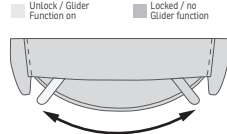

360° Swivel

Gliding/
Rocking function

Integrated footstool

Effortless reclining

Adjustable head-
and neck support

MAJESTY GLIDER

Computer controlled injection molded cold-cure foam ensures ergonomically correct seating and comfort throughout all areas of the chair. / The headrest is height adjustable for perfect fit.

FUNCTIONS

360° SWIVEL

GLIDING/ROCKING FUNCTION

INTEGRATED FOOTSTOOL

EFFORTLESS RECLINING

ADJUSTABLE HEAD-AND-NECK SUPPORT

FUNCTIONS

HEIGHT ADJUSTABLE HEADREST SYSTEM

OPTIONS

GLIDING/ROCKING FUNCTION

FRONT SKIRT OPTION

CHAISE OPTION

DIMENSIONS

CHAIR SIZE	TOTAL WIDTH	TOTAL DEPTH	TOTAL HEIGHT	SEAT WIDTH	SEAT HEIGHT	SEAT DEPTH	TOTAL DEPTH (reclined)	WALL CLEARANCE REQUIREMENT
Majesty RG275 standard size with chaise	82.5 cm / 32.4 in	96 - 100 cm / 37.7 - 39.3 in	99.5 - 112.5 cm / 39.1 - 44.2 in	53 cm / 20.8 in	50 cm / 19.6 in	62 cm / 24.4 in	165 - 173 cm / 64.9 - 68.1 in	31 - 38 cm / 12.2 - 14.9 in
Majesty RG375 large size with chaise	87.5 cm / 34.4 in	96 - 100 cm / 37.7 - 39.3 in	99.5 - 112.5 cm / 39.1 - 44.2 in	58 cm / 22.8 in	50 cm / 19.6 in	62 cm / 24.4 in	165 - 173 cm / 64.9 - 68.1 in	31 - 38 cm / 12.2 - 14.9 in
Majesty RM275 standard size with chaise	82.5 cm / 32.4 in	96 - 100 cm / 37.7 - 39.3 in	99.5 - 112.5 cm / 39.1 - 44.2 in	53 cm / 20.8 in	50 cm / 19.6 in	62 cm / 24.4 in	165 - 173 cm / 64.9 - 68.1 in	31 - 38 cm / 12.2 - 14.9 in
Majesty RM375 large size with chaise	87.5 cm / 34.4 in	96 - 100 cm / 37.7 - 39.3 in	99.5 - 112.5 cm / 39.1 - 44.2 in	58 cm / 22.8 in	50 cm / 19.6 in	62 cm / 24.4 in	165 - 173 cm / 64.9 - 68.1 in	31 - 38 cm / 12.2 - 14.9 in

* The dimensions are approximate and may vary with +/-2cm