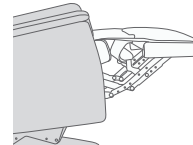

360° Swivel

Gliding/
Rocking function

Integrated footstool

Effortless reclining

Adjustable head-
and neck support

MAJESTY GLIDER

Computer controlled injection molded cold-cure foam ensures ergonomically correct seating and comfort throughout all areas of the chair. / The headrest is height adjustable for perfect fit.

FUNCTIONS

360° SWIVEL

GLIDING/ROCKING FUNCTION

INTEGRATED FOOTSTOOL

EFFORTLESS RECLINING

ADJUSTABLE HEAD-AND-NECK SUPPORT

FUNCTIONS

HEIGHT ADJUSTABLE HEADREST SYSTEM

OPTIONS

GLIDING/ROCKING FUNCTION

FRONT SKIRT OPTION

CHAISE OPTION

DIMENSIONS

CHAIR SIZE	TOTAL WIDTH	TOTAL DEPTH	TOTAL HEIGHT	SEAT WIDTH	SEAT HEIGHT	SEAT DEPTH	TOTAL DEPTH (reclined)	WALL CLEARANCE REQUIREMENT
Majesty RG275 standard size with chaise	82.5 cm / 32.4 in	96 - 100 cm / 37.7 - 39.3 in	99.5 - 112.5 cm / 39.1 - 44.2 in	53 cm / 20.8 in	50 cm / 19.6 in	62 cm / 24.4 in	165 - 173 cm / 64.9 - 68.1 in	31 - 38 cm / 12.2 - 14.9 in
Majesty RG375 large size with chaise	87.5 cm / 34.4 in	96 - 100 cm / 37.7 - 39.3 in	99.5 - 112.5 cm / 39.1 - 44.2 in	58 cm / 22.8 in	50 cm / 19.6 in	62 cm / 24.4 in	165 - 173 cm / 64.9 - 68.1 in	31 - 38 cm / 12.2 - 14.9 in
Majesty RM275 standard size with chaise	82.5 cm / 32.4 in	96 - 100 cm / 37.7 - 39.3 in	99.5 - 112.5 cm / 39.1 - 44.2 in	53 cm / 20.8 in	50 cm / 19.6 in	62 cm / 24.4 in	165 - 173 cm / 64.9 - 68.1 in	31 - 38 cm / 12.2 - 14.9 in
Majesty RM375 large size with chaise	87.5 cm / 34.4 in	96 - 100 cm / 37.7 - 39.3 in	99.5 - 112.5 cm / 39.1 - 44.2 in	58 cm / 22.8 in	50 cm / 19.6 in	62 cm / 24.4 in	165 - 173 cm / 64.9 - 68.1 in	31 - 38 cm / 12.2 - 14.9 in