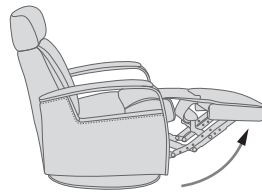

360° Swivel

Gliding/
Rocking function

Integrated footstool

Effortless reclining

Adjustable head-
and neck support

MAJESTY GLIDER

Computer controlled injection molded cold-cure foam ensures ergonomically correct seating and comfort throughout all areas of the chair. / The headrest is height adjustable for perfect fit.

FUNCTIONS

360° SWIVEL

GLIDING/ROCKING FUNCTION

INTEGRATED FOOTSTOOL

EFFORTLESS RECLINING

ADJUSTABLE HEAD-AND-NECK SUPPORT

FUNCTIONS

HEIGHT ADJUSTABLE HEADREST SYSTEM

OPTIONS

GLIDING/ROCKING FUNCTION

FRONT SKIRT OPTION

CHAISE OPTION

DIMENSIONS

CHAIR SIZE	TOTAL WIDTH	TOTAL DEPTH	TOTAL HEIGHT	SEAT WIDTH	SEAT HEIGHT	SEAT DEPTH	TOTAL DEPTH (reclined)	WALL CLEARANCE REQUIREMENT
Majesty RG275 standard size with chaise	82.5 cm / 32.4 in	96 - 100 cm / 37.7 - 39.3 in	99.5 - 112.5 cm / 39.1 - 44.2 in	53 cm / 20.8 in	50 cm / 19.6 in	62 cm / 24.4 in	165 - 173 cm / 64.9 - 68.1 in	31 - 38 cm / 12.2 - 14.9 in
Majesty RG375 large size with chaise	87.5 cm / 34.4 in	96 - 100 cm / 37.7 - 39.3 in	99.5 - 112.5 cm / 39.1 - 44.2 in	58 cm / 22.8 in	50 cm / 19.6 in	62 cm / 24.4 in	165 - 173 cm / 64.9 - 68.1 in	31 - 38 cm / 12.2 - 14.9 in
Majesty RM275 standard size with chaise	82.5 cm / 32.4 in	96 - 100 cm / 37.7 - 39.3 in	99.5 - 112.5 cm / 39.1 - 44.2 in	53 cm / 20.8 in	50 cm / 19.6 in	62 cm / 24.4 in	165 - 173 cm / 64.9 - 68.1 in	31 - 38 cm / 12.2 - 14.9 in
Majesty RM375 large size with chaise	87.5 cm / 34.4 in	96 - 100 cm / 37.7 - 39.3 in	99.5 - 112.5 cm / 39.1 - 44.2 in	58 cm / 22.8 in	50 cm / 19.6 in	62 cm / 24.4 in	165 - 173 cm / 64.9 - 68.1 in	31 - 38 cm / 12.2 - 14.9 in