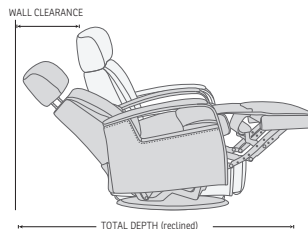

FUNCTIONS

360° SWIVEL

GLIDING/ROCKING FUNCTION

INTEGRATED FOOTSTOOL

EFFORTLESS RECLINING

ADJUSTABLE HEAD-AND-NECK SUPPORT

FUNCTIONS

HEIGHT ADJUSTABLE HEADREST SYSTEM

OPTIONS

GLIDING/ROCKING FUNCTION

FRONT SKIRT OPTION

CHAISE OPTION

DIMENSIONS

CHAIR SIZE	TOTAL WIDTH	TOTAL DEPTH	TOTAL HEIGHT	SEAT WIDTH	SEAT HEIGHT	SEAT DEPTH	TOTAL DEPTH (reclined)	WALL CLEARANCE REQUIREMENT
Majesty RG275 standard size with chaise	82.5 cm / 32.4 in	96 - 100 cm / 37.7 - 39.3 in	99.5 - 112.5 cm / 39.1 - 44.2 in	53 cm / 20.8 in	50 cm / 19.6 in	62 cm / 24.4 in	165 - 173 cm / 64.9 - 68.1 in	31 - 38 cm / 12.2 - 14.9 in
Majesty RG375 large size with chaise	87.5 cm / 34.4 in	96 - 100 cm / 37.7 - 39.3 in	99.5 - 112.5 cm / 39.1 - 44.2 in	58 cm / 22.8 in	50 cm / 19.6 in	62 cm / 24.4 in	165 - 173 cm / 64.9 - 68.1 in	31 - 38 cm / 12.2 - 14.9 in
Majesty RM275 standard size with chaise	82.5 cm / 32.4 in	96 - 100 cm / 37.7 - 39.3 in	99.5 - 112.5 cm / 39.1 - 44.2 in	53 cm / 20.8 in	50 cm / 19.6 in	62 cm / 24.4 in	165 - 173 cm / 64.9 - 68.1 in	31 - 38 cm / 12.2 - 14.9 in
Majesty RM375 large size with chaise	87.5 cm / 34.4 in	96 - 100 cm / 37.7 - 39.3 in	99.5 - 112.5 cm / 39.1 - 44.2 in	58 cm / 22.8 in	50 cm / 19.6 in	62 cm / 24.4 in	165 - 173 cm / 64.9 - 68.1 in	31 - 38 cm / 12.2 - 14.9 in

* The dimensions are approximate and may vary with +/-2cm