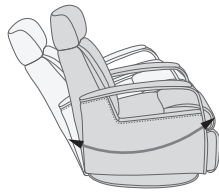

360° Swivel

Gliding/
Rocking function

Integrated footstool

Effortless reclining

Adjustable head-
and neck support

MAJESTY GLIDER

Computer controlled injection molded cold-cure foam ensures ergonomically correct seating and comfort throughout all areas of the chair. / The headrest is height adjustable for perfect fit.

FUNCTIONS

360° SWIVEL

GLIDING/ROCKING FUNCTION

INTEGRATED FOOTSTOOL

EFFORTLESS RECLINING

ADJUSTABLE HEAD-AND-NECK SUPPORT

FUNCTIONS

HEIGHT ADJUSTABLE HEADREST SYSTEM

OPTIONS

GLIDING/ROCKING FUNCTION

FRONT SKIRT OPTION

CHAISE OPTION

DIMENSIONS

CHAIR SIZE	TOTAL WIDTH	TOTAL DEPTH	TOTAL HEIGHT	SEAT WIDTH	SEAT HEIGHT	SEAT DEPTH	TOTAL DEPTH (reclined)	WALL CLEARANCE REQUIREMENT
Majesty RG275 standard size with chaise	82.5 cm / 32.4 in	96 - 100 cm / 37.7 - 39.3 in	99.5 - 112.5 cm / 39.1 - 44.2 in	53 cm / 20.8 in	50 cm / 19.6 in	62 cm / 24.4 in	165 - 173 cm / 64.9 - 68.1 in	31 - 38 cm / 12.2 - 14.9 in
Majesty RG375 large size with chaise	87.5 cm / 34.4 in	96 - 100 cm / 37.7 - 39.3 in	99.5 - 112.5 cm / 39.1 - 44.2 in	58 cm / 22.8 in	50 cm / 19.6 in	62 cm / 24.4 in	165 - 173 cm / 64.9 - 68.1 in	31 - 38 cm / 12.2 - 14.9 in
Majesty RM275 standard size with chaise	82.5 cm / 32.4 in	96 - 100 cm / 37.7 - 39.3 in	99.5 - 112.5 cm / 39.1 - 44.2 in	53 cm / 20.8 in	50 cm / 19.6 in	62 cm / 24.4 in	165 - 173 cm / 64.9 - 68.1 in	31 - 38 cm / 12.2 - 14.9 in
Majesty RM375 large size with chaise	87.5 cm / 34.4 in	96 - 100 cm / 37.7 - 39.3 in	99.5 - 112.5 cm / 39.1 - 44.2 in	58 cm / 22.8 in	50 cm / 19.6 in	62 cm / 24.4 in	165 - 173 cm / 64.9 - 68.1 in	31 - 38 cm / 12.2 - 14.9 in