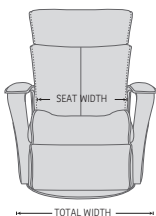

FUNCTIONS

360° SWIVEL

GLIDING/ROCKING FUNCTION

INTEGRATED FOOTSTOOL

EFFORTLESS RECLINING

ADJUSTABLE HEAD-AND-NECK SUPPORT

FUNCTIONS

HEIGHT ADJUSTABLE HEADREST SYSTEM

OPTIONS

GLIDING/ROCKING FUNCTION

FRONT SKIRT OPTION

CHAISE OPTION

DIMENSIONS

CHAIR SIZE	TOTAL WIDTH	TOTAL DEPTH	TOTAL HEIGHT	SEAT WIDTH	SEAT HEIGHT	SEAT DEPTH	TOTAL DEPTH (reclined)	WALL CLEARANCE REQUIREMENT
Majesty RG275 standard size with chaise	82.5 cm / 32.4 in	96 - 100 cm / 37.7 - 39.3 in	99.5 - 112.5 cm / 39.1 - 44.2 in	53 cm / 20.8 in	50 cm / 19.6 in	62 cm / 24.4 in	165 - 173 cm / 64.9 - 68.1 in	31 - 38 cm / 12.2 - 14.9 in
Majesty RG375 large size with chaise	87.5 cm / 34.4 in	96 - 100 cm / 37.7 - 39.3 in	99.5 - 112.5 cm / 39.1 - 44.2 in	58 cm / 22.8 in	50 cm / 19.6 in	62 cm / 24.4 in	165 - 173 cm / 64.9 - 68.1 in	31 - 38 cm / 12.2 - 14.9 in
Majesty RM275 standard size with chaise	82.5 cm / 32.4 in	96 - 100 cm / 37.7 - 39.3 in	99.5 - 112.5 cm / 39.1 - 44.2 in	53 cm / 20.8 in	50 cm / 19.6 in	62 cm / 24.4 in	165 - 173 cm / 64.9 - 68.1 in	31 - 38 cm / 12.2 - 14.9 in
Majesty RM375 large size with chaise	87.5 cm / 34.4 in	96 - 100 cm / 37.7 - 39.3 in	99.5 - 112.5 cm / 39.1 - 44.2 in	58 cm / 22.8 in	50 cm / 19.6 in	62 cm / 24.4 in	165 - 173 cm / 64.9 - 68.1 in	31 - 38 cm / 12.2 - 14.9 in

* The dimensions are approximate and may vary with +/-2cm