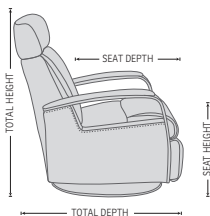

FUNCTIONS

360° SWIVEL

GLIDING/ROCKING FUNCTION

INTEGRATED FOOTSTOOL

EFFORTLESS RECLINING

ADJUSTABLE HEAD-AND-NECK SUPPORT

FUNCTIONS

HEIGHT ADJUSTABLE HEADREST SYSTEM

OPTIONS

GLIDING/ROCKING FUNCTION

FRONT SKIRT OPTION

CHAISE OPTION

DIMENSIONS

CHAIR SIZE	TOTAL WIDTH	TOTAL DEPTH	TOTAL HEIGHT	SEAT WIDTH	SEAT HEIGHT	SEAT DEPTH	TOTAL DEPTH (reclined)	WALL CLEARANCE REQUIREMENT
Majesty RG275 standard size with chaise	82.5 cm / 32.4 in	96 - 100 cm / 37.7 - 39.3 in	99.5 - 112.5 cm / 39.1 - 44.2 in	53 cm / 20.8 in	50 cm / 19.6 in	62 cm / 24.4 in	165 - 173 cm / 64.9 - 68.1 in	31 - 38 cm / 12.2 - 14.9 in
Majesty RG375 large size with chaise	87.5 cm / 34.4 in	96 - 100 cm / 37.7 - 39.3 in	99.5 - 112.5 cm / 39.1 - 44.2 in	58 cm / 22.8 in	50 cm / 19.6 in	62 cm / 24.4 in	165 - 173 cm / 64.9 - 68.1 in	31 - 38 cm / 12.2 - 14.9 in
Majesty RM275 standard size with chaise	82.5 cm / 32.4 in	96 - 100 cm / 37.7 - 39.3 in	99.5 - 112.5 cm / 39.1 - 44.2 in	53 cm / 20.8 in	50 cm / 19.6 in	62 cm / 24.4 in	165 - 173 cm / 64.9 - 68.1 in	31 - 38 cm / 12.2 - 14.9 in
Majesty RM375 large size with chaise	87.5 cm / 34.4 in	96 - 100 cm / 37.7 - 39.3 in	99.5 - 112.5 cm / 39.1 - 44.2 in	58 cm / 22.8 in	50 cm / 19.6 in	62 cm / 24.4 in	165 - 173 cm / 64.9 - 68.1 in	31 - 38 cm / 12.2 - 14.9 in

* The dimensions are approximate and may vary with +/-2cm