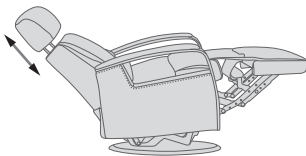

360° Swivel

Gliding/
Rocking function

Integrated footstool

Effortless reclining

Adjustable head-
and neck support

MAJESTY GLIDER

Computer controlled injection molded cold-cure foam ensures ergonomically correct seating and comfort throughout all areas of the chair. / The headrest is height adjustable for perfect fit.

FUNCTIONS

360° SWIVEL

GLIDING/ROCKING FUNCTION

INTEGRATED FOOTSTOOL

EFFORTLESS RECLINING

ADJUSTABLE HEAD-AND-NECK SUPPORT

FUNCTIONS

HEIGHT ADJUSTABLE HEADREST SYSTEM

OPTIONS

GLIDING/ROCKING FUNCTION

FRONT SKIRT OPTION

CHAISE OPTION

DIMENSIONS

CHAIR SIZE	TOTAL WIDTH	TOTAL DEPTH	TOTAL HEIGHT	SEAT WIDTH	SEAT HEIGHT	SEAT DEPTH	TOTAL DEPTH (reclined)	WALL CLEARANCE REQUIREMENT
Majesty RG275 standard size with chaise	82.5 cm / 32.4 in	96 - 100 cm / 37.7 - 39.3 in	99.5 - 112.5 cm / 39.1 - 44.2 in	53 cm / 20.8 in	50 cm / 19.6 in	62 cm / 24.4 in	165 - 173 cm / 64.9 - 68.1 in	31 - 38 cm / 12.2 - 14.9 in
Majesty RG375 large size with chaise	87.5 cm / 34.4 in	96 - 100 cm / 37.7 - 39.3 in	99.5 - 112.5 cm / 39.1 - 44.2 in	58 cm / 22.8 in	50 cm / 19.6 in	62 cm / 24.4 in	165 - 173 cm / 64.9 - 68.1 in	31 - 38 cm / 12.2 - 14.9 in
Majesty RM275 standard size with chaise	82.5 cm / 32.4 in	96 - 100 cm / 37.7 - 39.3 in	99.5 - 112.5 cm / 39.1 - 44.2 in	53 cm / 20.8 in	50 cm / 19.6 in	62 cm / 24.4 in	165 - 173 cm / 64.9 - 68.1 in	31 - 38 cm / 12.2 - 14.9 in
Majesty RM375 large size with chaise	87.5 cm / 34.4 in	96 - 100 cm / 37.7 - 39.3 in	99.5 - 112.5 cm / 39.1 - 44.2 in	58 cm / 22.8 in	50 cm / 19.6 in	62 cm / 24.4 in	165 - 173 cm / 64.9 - 68.1 in	31 - 38 cm / 12.2 - 14.9 in