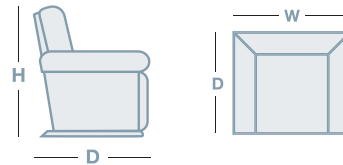

## OVERVIEW

Joining the popular Nordic collection is the Marin recliner and ottoman. Packed with features including a 360-degree swivel base, adjustable recliner tension and a manually adjustable headrest, not to mention the chic Scandinavian style.

## FEATURES

- Adjustable recliner tension for personalised comfort
- Reclining degree - 155 degrees - almost flat position for your ideal comfort
- 360 degree easy to swivel base on recliner. Foot stool does not swivel
- Manually adjustable headrest
- Easy to activate paddle handle - making reclining easy
- Moulded foam, for a more personalised sit

## HOW TO MEASURE