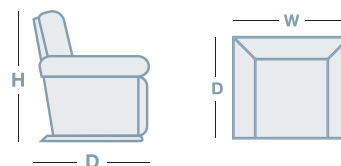

IN THE RANGE

	W	D	H
Mira Rocker Recliner	790mm	950mm	1035mm
Mira Large Rocker Recliner	815mm	955mm	1095mm
Mira XL Rocker Recliner	865mm	1015mm	1145mm
Mira 2 Seater	1260mm	980mm	1055mm
Mira 3 Seater	1780mm	980mm	1055mm

CONNECT WITH US

www.la-z-boy.co.nz • www.la-z-boy.com.au

LA Z BOY
FURNITURE GALLERY®

Live Life Comfortably.®

Coverings: Product image may depict coverings that are no longer available or differ from actual colour. For current covering options please contact your local retailer.

Dimensions: Please note that variations in dimensions and appearance can occur. Construction differences in upholstery covering (fabric and leather) can cause variances in dimensions. All dimensions are shown in millimeters. Measurements quoted are a guide only. Please confirm details with your local retailer before ordering.

Product illustrations: The product images shown are for illustration purposes only and may not be an exact representation of the product. Please confirm details with your local retailer before ordering.