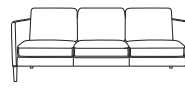

N050 - 2 SEAT

130 cm / 51.1 in

N050 - 2.5 SEAT

160 cm / 62.9 in

N050 - 3 SEAT

190 cm / 74.8 in

N050 - 3 SEAT DUO

190 cm / 74.8 in

Configurations

N050 - 1 SEAT 2 ARMS

70 cm / 27.5 in

N050 - 2 SEAT 2 ARMS

130 cm / 51.1 in

N050 - 2.5 SEAT 2 ARMS

160 cm / 62.9 in

N050 - 3 SEAT 2 ARMS