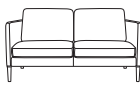

See warranty policy for more details.

*Note: Arm height for this frame is measured at the highest point of the arm.

*The dimensions are approximate and may vary with +/- 2cm.

N050 - 1 SEAT

70 cm / 27.5 in

N050 - 2 SEAT

130 cm / 51.1 in

N050 - 2.5 SEAT

160 cm / 62.9 in

N050 - 3 SEAT

190 cm / 74.8 in

N050 - 3 SEAT DUO

190 cm / 74.8 in