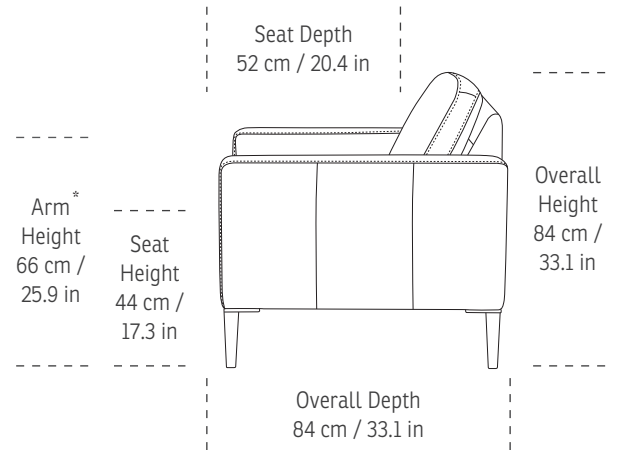

See warranty policy for more details.

*Note: Arm height for this frame is measured at the highest point of the arm.

*The dimensions are approximate and may vary with +/- 2cm.

N050 - 1 SEAT

70 cm / 27.5 in

150 (75) cm / 59 (29.5) in

N050 - 3 seat w/o arms

180 (60) cm / 70.8 (23.6) in

N050 - 3 seat duo w/o arms

180 (90) cm / 70.8 (35.4) in

Corner

84 cm / 33 in

84 cm / 33 in

Pall

60 cm / 23.6 in

90 cm / 35.4 in

N050 - Long seat + 2s

W: 190 cm / 74.8 in
D: 148 cm / 58.2 in

N050 - Long Seat + 2s + corner + 2s

W: 269 cm / 105.9 in
D: 209 cm / 82.2 in

N050 - 3s + corner + 2s

W: 269 cm / 105.9 in
D: 209 cm / 82.2 in

Long seat

148 cm / 58.2 in

60 cm / 23.6 in

N050 - Arm

W: 5 cm / 1.9 in
D: 84 cm / 33 in

imgcomfort.com