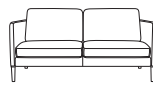

See warranty policy for more details.

*Note: Arm height for this frame is measured at the highest point of the arm.

*The dimensions are approximate and may vary with +/- 2cm.

N050 - 1 SEAT

70 cm / 27.5 in

N050 - 2 SEAT

130 cm / 51.1 in

N050 - 2.5 SEAT

160 cm / 62.9 in

N050 - 3 SEAT

190 cm / 74.8 in

N050 - 3 SEAT DUO

190 cm / 74.8 in