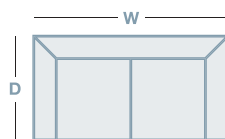

IN THE RANGE

	W	D	H
Power Recliner w/Pr HR's	1065mm	980mm	1045mm
2.5 Str Power Recliner w/Pr HR's	1675mm	980mm	1045mm
3 Str Power Recliner w/Pr HR's	2275mm	980mm	1045mm

CONNECT WITH US

www.la-z-boy.co.nz • www.la-z-boy.com.au

L A Z BOY
FURNITURE GALLERY®

Live life Comfortably.®

Coverings: Product image may depict coverings that are no longer available or differ from actual color. For current covering options please contact your local retailer.

Dimensions: Please note that variations in dimensions and appearance can occur. Construction differences in upholstery covering (fabric and leather) can cause variances in dimensions. All dimensions are shown in millimeters. Measurements quoted are a guide only. Please confirm details with your local retailer before ordering.