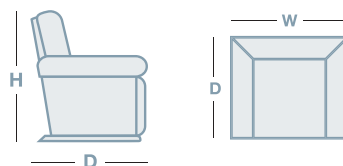

## OVERVIEW

Relax and recline in style on the Neilson, a stylish yet comfortable sofa for your home featuring power recline and power adjustable headrests plus comfy padded arm rests.

## HOW TO MEASURE

## IN THE RANGE

	W	D	H
 Power Recliner w/Pr HR's	1065mm	980mm	1045mm
 2.5 Str Power Recliner w/Pr HR's	1675mm	980mm	1045mm
 3 Str Power Recliner w/Pr HR's	2275mm	980mm	1045mm