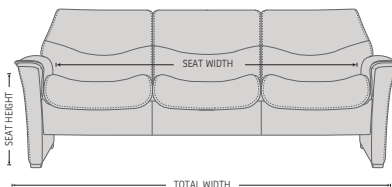

The rock-solid steel undercarriage provides long-term stability.

FUNCTIONS

EFFORTLESS RECLINING MECHANISM

ADJUSTABLE HEADREST

HIGH ADJUSTABLE HEADREST

DIMENSIONS

CHAIR SIZE	TOTAL WIDTH	TOTAL DEPTH	TOTAL HEIGHT	SEAT WIDTH	SEAT HEIGHT	SEAT DEPTH	WALL CLEARANCE
FS Nordic 93 1 SEAT Low back	87 cm / 34.2 in	78 cm / 30.7 in	78 cm / 30.7 in	55 cm / 21.6 in	46 cm / 18.1 in	56 cm / 22 in	20 cm / 7.8 in
FS Nordic 93 2 SEAT Low back	142 cm / 55.9 in	78 cm / 30.7 in	78 cm / 30.7 in	110 cm / 43.3 in	46 cm / 18.1 in	56 cm / 22 in	20 cm / 7.8 in
FS Nordic 93 3 SEAT Low back	197 cm / 77.5 in	78 cm / 30.7 in	78 cm / 30.7 in	165 cm / 64.9 in	46 cm / 18.1 in	56 cm / 22 in	20 cm / 7.8 in
FS Nordic 93 1 SEAT High back	87 cm / 34.2 in	90 cm / 35.4 in	95 - 108 cm / 37.4 - 42.5 in	55 cm / 21.6 in	46 cm / 18.1 in	56 cm / 22 in	30 - 44 cm / 11.8 - 17.3 in
FS Nordic 93 2 SEAT High back	142 cm / 55.9 in	90 cm / 35.4 in	95 - 108 cm / 37.4 - 42.5 in	110 cm / 43.3 in	46 cm / 18.1 in	56 cm / 22 in	30 - 44 cm / 11.8 - 17.3 in
FS Nordic 93 3 SEAT High back	197 cm / 77.5 in	90 cm / 35.4 in	95 - 108 cm / 37.4 - 42.5 in	165 cm / 64.9 in	46 cm / 18.1 in	56 cm / 22 in	30 - 44 cm / 11.8 - 17.3 in

* The dimensions are approximate and may vary with +/-2cm