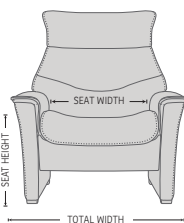

The rock-solid steel undercarriage provides long-term stability.

FUNCTIONS

EFFORTLESS RECLINING MECHANISM

ADJUSTABLE HEADREST

HIGH ADJUSTABLE HEADREST

DIMENSIONS

CHAIR SIZE	TOTAL WIDTH	TOTAL DEPTH	TOTAL HEIGHT	SEAT WIDTH	SEAT HEIGHT	SEAT DEPTH	WALL CLEARANCE
FS Nordic 93 1 SEAT Low back	87 cm / 34.2 in	78 cm / 30.7 in	78 cm / 30.7 in	55 cm / 21.6 in	46 cm / 18.1 in	56 cm / 22 in	20 cm / 7.8 in
FS Nordic 93 2 SEAT Low back	142 cm / 55.9 in	78 cm / 30.7 in	78 cm / 30.7 in	110 cm / 43.3 in	46 cm / 18.1 in	56 cm / 22 in	20 cm / 7.8 in
FS Nordic 93 3 SEAT Low back	197 cm / 77.5 in	78 cm / 30.7 in	78 cm / 30.7 in	165 cm / 64.9 in	46 cm / 18.1 in	56 cm / 22 in	20 cm / 7.8 in
FS Nordic 93 1 SEAT High back	87 cm / 34.2 in	90 cm / 35.4 in	95 - 108 cm / 37.4 - 42.5 in	55 cm / 21.6 in	46 cm / 18.1 in	56 cm / 22 in	30 - 44 cm / 11.8 - 17.3 in
FS Nordic 93 2 SEAT High back	142 cm / 55.9 in	90 cm / 35.4 in	95 - 108 cm / 37.4 - 42.5 in	110 cm / 43.3 in	46 cm / 18.1 in	56 cm / 22 in	30 - 44 cm / 11.8 - 17.3 in
FS Nordic 93 3 SEAT High back	197 cm / 77.5 in	90 cm / 35.4 in	95 - 108 cm / 37.4 - 42.5 in	165 cm / 64.9 in	46 cm / 18.1 in	56 cm / 22 in	30 - 44 cm / 11.8 - 17.3 in

* The dimensions are approximate and may vary with +/-2cm