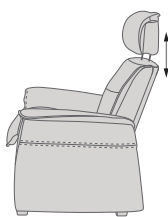

The rock-solid steel undercarriage provides long-term stability.

FUNCTIONS

EFFORTLESS RECLINING MECHANISM

ADJUSTABLE HEADREST

HIGH ADJUSTABLE HEADREST

DIMENSIONS

CHAIR SIZE	TOTAL WIDTH	TOTAL DEPTH	TOTAL HEIGHT	SEAT WIDTH	SEAT HEIGHT	SEAT DEPTH	WALL CLEARANCE
FS Nordic 93 1 SEAT Low back	87 cm / 34.2 in	78 cm / 30.7 in	78 cm / 30.7 in	55 cm / 21.6 in	46 cm / 18.1 in	56 cm / 22 in	20 cm / 7.8 in
FS Nordic 93 2 SEAT Low back	142 cm / 55.9 in	78 cm / 30.7 in	78 cm / 30.7 in	110 cm / 43.3 in	46 cm / 18.1 in	56 cm / 22 in	20 cm / 7.8 in
FS Nordic 93 3 SEAT Low back	197 cm / 77.5 in	78 cm / 30.7 in	78 cm / 30.7 in	165 cm / 64.9 in	46 cm / 18.1 in	56 cm / 22 in	20 cm / 7.8 in
FS Nordic 93 1 SEAT High back	87 cm / 34.2 in	90 cm / 35.4 in	95 - 108 cm / 37.4 - 42.5 in	55 cm / 21.6 in	46 cm / 18.1 in	56 cm / 22 in	30 - 44 cm / 11.8 - 17.3 in
FS Nordic 93 2 SEAT High back	142 cm / 55.9 in	90 cm / 35.4 in	95 - 108 cm / 37.4 - 42.5 in	110 cm / 43.3 in	46 cm / 18.1 in	56 cm / 22 in	30 - 44 cm / 11.8 - 17.3 in
FS Nordic 93 3 SEAT High back	197 cm / 77.5 in	90 cm / 35.4 in	95 - 108 cm / 37.4 - 42.5 in	165 cm / 64.9 in	46 cm / 18.1 in	56 cm / 22 in	30 - 44 cm / 11.8 - 17.3 in

* The dimensions are approximate and may vary with +/-2cm