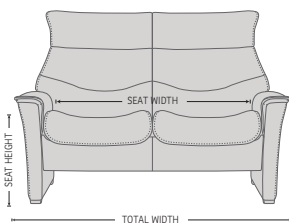

DESIGNED IN NORWAY

See warranty policy for more details.

NORDIC 93 FUNCTION SOFA

ADJUSTABLE HEADREST SYSTEM
Exclusive adjustment system that allows your head and neck to rest in an infinite number of comfort positions.

The rock-solid steel undercarriage provides long-term stability.

FUNCTIONS

EFFORTLESS RECLINING MECHANISM

ADJUSTABLE HEADREST

HIGH ADJUSTABLE HEADREST

DIMENSIONS

CHAIR SIZE	TOTAL WIDTH	TOTAL DEPTH	TOTAL HEIGHT	SEAT WIDTH	SEAT HEIGHT	SEAT DEPTH	WALL CLEARANCE
FS Nordic 93 1 SEAT Low back	87 cm / 34.2 in	78 cm / 30.7 in	78 cm / 30.7 in	55 cm / 21.6 in	46 cm / 18.1 in	56 cm / 22 in	20 cm / 7.8 in
FS Nordic 93 2 SEAT Low back	142 cm / 55.9 in	78 cm / 30.7 in	78 cm / 30.7 in	110 cm / 43.3 in	46 cm / 18.1 in	56 cm / 22 in	20 cm / 7.8 in
FS Nordic 93 3 SEAT Low back	197 cm / 77.5 in	78 cm / 30.7 in	78 cm / 30.7 in	165 cm / 64.9 in	46 cm / 18.1 in	56 cm / 22 in	20 cm / 7.8 in
FS Nordic 93 1 SEAT High back	87 cm / 34.2 in	90 cm / 35.4 in	95 - 108 cm / 37.4 - 42.5 in	55 cm / 21.6 in	46 cm / 18.1 in	56 cm / 22 in	30 - 44 cm / 11.8 - 17.3 in
FS Nordic 93 2 SEAT High back	142 cm / 55.9 in	90 cm / 35.4 in	95 - 108 cm / 37.4 - 42.5 in	110 cm / 43.3 in	46 cm / 18.1 in	56 cm / 22 in	30 - 44 cm / 11.8 - 17.3 in
FS Nordic 93 3 SEAT High back	197 cm / 77.5 in	90 cm / 35.4 in	95 - 108 cm / 37.4 - 42.5 in	165 cm / 64.9 in	46 cm / 18.1 in	56 cm / 22 in	30 - 44 cm / 11.8 - 17.3 in

* The dimensions are approximate and may vary with +/-2cm