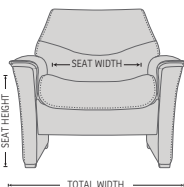

The rock-solid steel undercarriage provides long-term stability.

FUNCTIONS

EFFORTLESS RECLINING MECHANISM

ADJUSTABLE HEADREST

HIGH ADJUSTABLE HEADREST

DIMENSIONS

CHAIR SIZE	TOTAL WIDTH	TOTAL DEPTH	TOTAL HEIGHT	SEAT WIDTH	SEAT HEIGHT	SEAT DEPTH	WALL CLEARANCE
FS Nordic 93 1 SEAT Low back	87 cm / 34.2 in	78 cm / 30.7 in	78 cm / 30.7 in	55 cm / 21.6 in	46 cm / 18.1 in	56 cm / 22 in	20 cm / 7.8 in
FS Nordic 93 2 SEAT Low back	142 cm / 55.9 in	78 cm / 30.7 in	78 cm / 30.7 in	110 cm / 43.3 in	46 cm / 18.1 in	56 cm / 22 in	20 cm / 7.8 in
FS Nordic 93 3 SEAT Low back	197 cm / 77.5 in	78 cm / 30.7 in	78 cm / 30.7 in	165 cm / 64.9 in	46 cm / 18.1 in	56 cm / 22 in	20 cm / 7.8 in
FS Nordic 93 1 SEAT High back	87 cm / 34.2 in	90 cm / 35.4 in	95 - 108 cm / 37.4 - 42.5 in	55 cm / 21.6 in	46 cm / 18.1 in	56 cm / 22 in	30 - 44 cm / 11.8 - 17.3 in
FS Nordic 93 2 SEAT High back	142 cm / 55.9 in	90 cm / 35.4 in	95 - 108 cm / 37.4 - 42.5 in	110 cm / 43.3 in	46 cm / 18.1 in	56 cm / 22 in	30 - 44 cm / 11.8 - 17.3 in
FS Nordic 93 3 SEAT High back	197 cm / 77.5 in	90 cm / 35.4 in	95 - 108 cm / 37.4 - 42.5 in	165 cm / 64.9 in	46 cm / 18.1 in	56 cm / 22 in	30 - 44 cm / 11.8 - 17.3 in

* The dimensions are approximate and may vary with +/-2cm