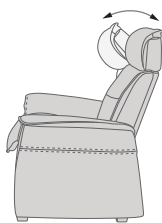

ADJUSTABLE HEADREST