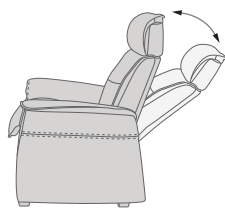

DESIGNED IN NORWAY

See warranty policy for more details.

NORDIC 93 FUNCTION SOFA

ADJUSTABLE HEADREST SYSTEM
Exclusive adjustment system that allows your head and neck to rest in an infinite number of comfort positions.

Back and lumbar support through molded cold-cured foam.

An interior steel frame with sinuous springs is encased in cold-cured foam cushions. These in turn are covered with glove-fitted upholstery.

Comfort Glide™ System provides effortless motion.

The rock-solid steel undercarriage provides long-term stability.

FUNCTIONS

EFFORTLESS RECLINING MECHANISM

ADJUSTABLE HEADREST

HIGH ADJUSTABLE HEADREST

DIMENSIONS

CHAIR SIZE	TOTAL WIDTH	TOTAL DEPTH	TOTAL HEIGHT	SEAT WIDTH	SEAT HEIGHT	SEAT DEPTH	WALL CLEARANCE
FS Nordic 93 1 SEAT Low back	87 cm / 34.2 in	78 cm / 30.7 in	78 cm / 30.7 in	55 cm / 21.6 in	46 cm / 18.1 in	56 cm / 22 in	20 cm / 7.8 in
FS Nordic 93 2 SEAT Low back	142 cm / 55.9 in	78 cm / 30.7 in	78 cm / 30.7 in	110 cm / 43.3 in	46 cm / 18.1 in	56 cm / 22 in	20 cm / 7.8 in
FS Nordic 93 3 SEAT Low back	197 cm / 77.5 in	78 cm / 30.7 in	78 cm / 30.7 in	165 cm / 64.9 in	46 cm / 18.1 in	56 cm / 22 in	20 cm / 7.8 in
FS Nordic 93 1 SEAT High back	87 cm / 34.2 in	90 cm / 35.4 in	95 - 108 cm / 37.4 - 42.5 in	55 cm / 21.6 in	46 cm / 18.1 in	56 cm / 22 in	30 - 44 cm / 11.8 - 17.3 in
FS Nordic 93 2 SEAT High back	142 cm / 55.9 in	90 cm / 35.4 in	95 - 108 cm / 37.4 - 42.5 in	110 cm / 43.3 in	46 cm / 18.1 in	56 cm / 22 in	30 - 44 cm / 11.8 - 17.3 in
FS Nordic 93 3 SEAT High back	197 cm / 77.5 in	90 cm / 35.4 in	95 - 108 cm / 37.4 - 42.5 in	165 cm / 64.9 in	46 cm / 18.1 in	56 cm / 22 in	30 - 44 cm / 11.8 - 17.3 in