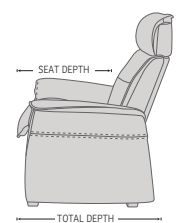

The rock-solid steel undercarriage provides long-term stability.

FUNCTIONS

EFFORTLESS RECLINING MECHANISM

ADJUSTABLE HEADREST

HIGH ADJUSTABLE HEADREST

DIMENSIONS

CHAIR SIZE	TOTAL WIDTH	TOTAL DEPTH	TOTAL HEIGHT	SEAT WIDTH	SEAT HEIGHT	SEAT DEPTH	WALL CLEARANCE
FS Nordic 93 1 SEAT Low back	87 cm / 34.2 in	78 cm / 30.7 in	78 cm / 30.7 in	55 cm / 21.6 in	46 cm / 18.1 in	56 cm / 22 in	20 cm / 7.8 in
FS Nordic 93 2 SEAT Low back	142 cm / 55.9 in	78 cm / 30.7 in	78 cm / 30.7 in	110 cm / 43.3 in	46 cm / 18.1 in	56 cm / 22 in	20 cm / 7.8 in
FS Nordic 93 3 SEAT Low back	197 cm / 77.5 in	78 cm / 30.7 in	78 cm / 30.7 in	165 cm / 64.9 in	46 cm / 18.1 in	56 cm / 22 in	20 cm / 7.8 in
FS Nordic 93 1 SEAT High back	87 cm / 34.2 in	90 cm / 35.4 in	95 - 108 cm / 37.4 - 42.5 in	55 cm / 21.6 in	46 cm / 18.1 in	56 cm / 22 in	30 - 44 cm / 11.8 - 17.3 in
FS Nordic 93 2 SEAT High back	142 cm / 55.9 in	90 cm / 35.4 in	95 - 108 cm / 37.4 - 42.5 in	110 cm / 43.3 in	46 cm / 18.1 in	56 cm / 22 in	30 - 44 cm / 11.8 - 17.3 in
FS Nordic 93 3 SEAT High back	197 cm / 77.5 in	90 cm / 35.4 in	95 - 108 cm / 37.4 - 42.5 in	165 cm / 64.9 in	46 cm / 18.1 in	56 cm / 22 in	30 - 44 cm / 11.8 - 17.3 in

* The dimensions are approximate and may vary with +/-2cm