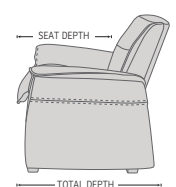

The rock-solid steel undercarriage provides long-term stability.

FUNCTIONS

EFFORTLESS RECLINING MECHANISM

ADJUSTABLE HEADREST

HIGH ADJUSTABLE HEADREST

DIMENSIONS

CHAIR SIZE	TOTAL WIDTH	TOTAL DEPTH	TOTAL HEIGHT	SEAT WIDTH	SEAT HEIGHT	SEAT DEPTH	WALL CLEARANCE
FS Nordic 93 1 SEAT Low back	87 cm / 34.2 in	78 cm / 30.7 in	78 cm / 30.7 in	55 cm / 21.6 in	46 cm / 18.1 in	56 cm / 22 in	20 cm / 7.8 in
FS Nordic 93 2 SEAT Low back	142 cm / 55.9 in	78 cm / 30.7 in	78 cm / 30.7 in	110 cm / 43.3 in	46 cm / 18.1 in	56 cm / 22 in	20 cm / 7.8 in
FS Nordic 93 3 SEAT Low back	197 cm / 77.5 in	78 cm / 30.7 in	78 cm / 30.7 in	165 cm / 64.9 in	46 cm / 18.1 in	56 cm / 22 in	20 cm / 7.8 in
FS Nordic 93 1 SEAT High back	87 cm / 34.2 in	90 cm / 35.4 in	95 - 108 cm / 37.4 - 42.5 in	55 cm / 21.6 in	46 cm / 18.1 in	56 cm / 22 in	30 - 44 cm / 11.8 - 17.3 in
FS Nordic 93 2 SEAT High back	142 cm / 55.9 in	90 cm / 35.4 in	95 - 108 cm / 37.4 - 42.5 in	110 cm / 43.3 in	46 cm / 18.1 in	56 cm / 22 in	30 - 44 cm / 11.8 - 17.3 in
FS Nordic 93 3 SEAT High back	197 cm / 77.5 in	90 cm / 35.4 in	95 - 108 cm / 37.4 - 42.5 in	165 cm / 64.9 in	46 cm / 18.1 in	56 cm / 22 in	30 - 44 cm / 11.8 - 17.3 in

* The dimensions are approximate and may vary with +/-2cm