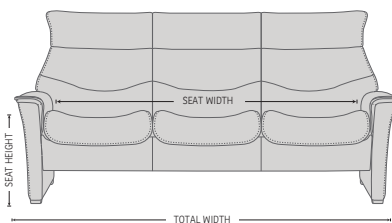

The rock-solid steel undercarriage provides long-term stability.

FUNCTIONS

EFFORTLESS RECLINING MECHANISM

ADJUSTABLE HEADREST

HIGH ADJUSTABLE HEADREST

DIMENSIONS

CHAIR SIZE	TOTAL WIDTH	TOTAL DEPTH	TOTAL HEIGHT	SEAT WIDTH	SEAT HEIGHT	SEAT DEPTH	WALL CLEARANCE
FS Nordic 93 1 SEAT Low back	87 cm / 34.2 in	78 cm / 30.7 in	78 cm / 30.7 in	55 cm / 21.6 in	46 cm / 18.1 in	56 cm / 22 in	20 cm / 7.8 in
FS Nordic 93 2 SEAT Low back	142 cm / 55.9 in	78 cm / 30.7 in	78 cm / 30.7 in	110 cm / 43.3 in	46 cm / 18.1 in	56 cm / 22 in	20 cm / 7.8 in
FS Nordic 93 3 SEAT Low back	197 cm / 77.5 in	78 cm / 30.7 in	78 cm / 30.7 in	165 cm / 64.9 in	46 cm / 18.1 in	56 cm / 22 in	20 cm / 7.8 in
FS Nordic 93 1 SEAT High back	87 cm / 34.2 in	90 cm / 35.4 in	95 - 108 cm / 37.4 - 42.5 in	55 cm / 21.6 in	46 cm / 18.1 in	56 cm / 22 in	30 - 44 cm / 11.8 - 17.3 in
FS Nordic 93 2 SEAT High back	142 cm / 55.9 in	90 cm / 35.4 in	95 - 108 cm / 37.4 - 42.5 in	110 cm / 43.3 in	46 cm / 18.1 in	56 cm / 22 in	30 - 44 cm / 11.8 - 17.3 in
FS Nordic 93 3 SEAT High back	197 cm / 77.5 in	90 cm / 35.4 in	95 - 108 cm / 37.4 - 42.5 in	165 cm / 64.9 in	46 cm / 18.1 in	56 cm / 22 in	30 - 44 cm / 11.8 - 17.3 in

* The dimensions are approximate and may vary with +/-2cm