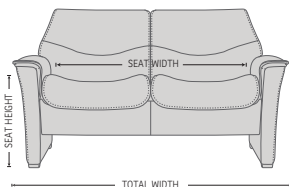

The rock-solid steel undercarriage provides long-term stability.

FUNCTIONS

EFFORTLESS RECLINING MECHANISM

ADJUSTABLE HEADREST

HIGH ADJUSTABLE HEADREST

DIMENSIONS

CHAIR SIZE	TOTAL WIDTH	TOTAL DEPTH	TOTAL HEIGHT	SEAT WIDTH	SEAT HEIGHT	SEAT DEPTH	WALL CLEARANCE
FS Nordic 93 1 SEAT Low back	87 cm / 34.2 in	78 cm / 30.7 in	78 cm / 30.7 in	55 cm / 21.6 in	46 cm / 18.1 in	56 cm / 22 in	20 cm / 7.8 in
FS Nordic 93 2 SEAT Low back	142 cm / 55.9 in	78 cm / 30.7 in	78 cm / 30.7 in	110 cm / 43.3 in	46 cm / 18.1 in	56 cm / 22 in	20 cm / 7.8 in
FS Nordic 93 3 SEAT Low back	197 cm / 77.5 in	78 cm / 30.7 in	78 cm / 30.7 in	165 cm / 64.9 in	46 cm / 18.1 in	56 cm / 22 in	20 cm / 7.8 in
FS Nordic 93 1 SEAT High back	87 cm / 34.2 in	90 cm / 35.4 in	95 - 108 cm / 37.4 - 42.5 in	55 cm / 21.6 in	46 cm / 18.1 in	56 cm / 22 in	30 - 44 cm / 11.8 - 17.3 in
FS Nordic 93 2 SEAT High back	142 cm / 55.9 in	90 cm / 35.4 in	95 - 108 cm / 37.4 - 42.5 in	110 cm / 43.3 in	46 cm / 18.1 in	56 cm / 22 in	30 - 44 cm / 11.8 - 17.3 in
FS Nordic 93 3 SEAT High back	197 cm / 77.5 in	90 cm / 35.4 in	95 - 108 cm / 37.4 - 42.5 in	165 cm / 64.9 in	46 cm / 18.1 in	56 cm / 22 in	30 - 44 cm / 11.8 - 17.3 in

* The dimensions are approximate and may vary with +/-2cm