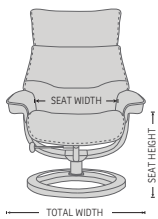

Three seat height options (ring base)

LOW

STANDARD

HIGH

Two ottoman height options (ring base)

360° Swivel

Adjustable Headrest

Effortless Reclining

## FUNCTIONS

360° SWIVEL

EFFORTLESS RECLINING MECHANISM

ADJUSTABLE HEADREST

HEIGHT ADJUSTABLE HEADREST SYSTEM

ERGONOMICALLY SLOPED OTTOMAN

## BASE OPTIONS

STAR BASE

RING BASE

## DIMENSIONS

CHAIR SIZE	TOTAL WIDTH	TOTAL DEPTH	TOTAL HEIGHT	SEAT WIDTH	SEAT HEIGHT	SEAT DEPTH
Nordic 93 standard size	79 cm / 31.1 in	77 cm / 30.3 in	102 - 115 cm / 40.1 - 45.2 in	50 cm / 19.6 in	46 cm / 18.1 in	50 cm / 19.6 in
Nordic 93 large size	84 cm / 33 in	80 cm / 31.4 in	104 - 116 cm / 40.9 - 45.6 in	55 cm / 21.6 in	46 cm / 18.1 in	50 cm / 19.6 in
Nordic 93 Ottoman	53 cm / 20.8 in	47 cm / 18.5 in	48 cm / 18.8 in		36 cm / 14.1 in	