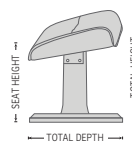

Three seat height options (ring base)

LOW

STANDARD

HIGH

Two ottoman height options (ring base)

360° Swivel

Adjustable Headrest

Effortless Reclining

## FUNCTIONS

360° SWIVEL

EFFORTLESS RECLINING MECHANISM

ADJUSTABLE HEADREST

HEIGHT ADJUSTABLE HEADREST SYSTEM

ERGONOMICALLY SLOPED OTTOMAN

## BASE OPTIONS

STAR BASE

RING BASE

## DIMENSIONS

CHAIR SIZE	TOTAL WIDTH	TOTAL DEPTH	TOTAL HEIGHT	SEAT WIDTH	SEAT HEIGHT	SEAT DEPTH
Nordic 93 standard size	79 cm / 31.1 in	77 cm / 30.3 in	102 - 115 cm / 40.1 - 45.2 in	50 cm / 19.6 in	46 cm / 18.1 in	50 cm / 19.6 in
Nordic 93 large size	84 cm / 33 in	80 cm / 31.4 in	104 - 116 cm / 40.9 - 45.6 in	55 cm / 21.6 in	46 cm / 18.1 in	50 cm / 19.6 in
Nordic 93 Ottoman	53 cm / 20.8 in	47 cm / 18.5 in	48 cm / 18.8 in		36 cm / 14.1 in	