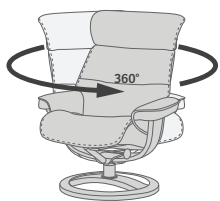

FUNCTIONS

360° SWIVEL