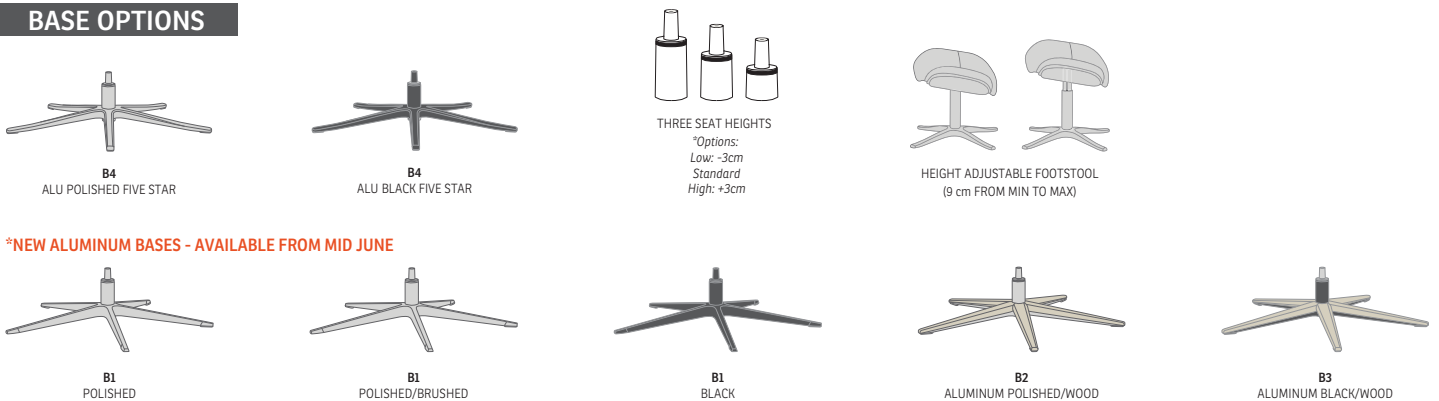

360° Swivel

Adjustable Headrest

Effortless Reclining

Height Adjustable Headrest System

Freestanding Footstool

SPACE 57.57 RECLINER & OTTOMAN

FUNCTIONS

BASE OPTIONS

*NEW ALUMINUM BASES - AVAILABLE FROM MID JUNE

DIMENSIONS

NOTE:
Wood Ring and Brushed Steel bases to continue until 30.09.19 (only on XX.XX models)
Ring base not allowed in combination with Ergo tilt.
Only the standard spindle height is available on series XX.XX