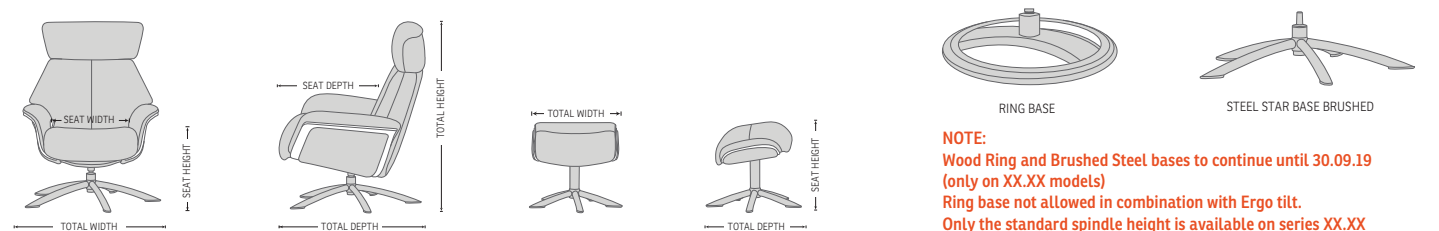

ERGO-TILT

With Ergo-Tilt you get a subtle and soft rocking motion that will enhance your comfort in any position. In addition it will enable the reclining angle to go even further back. Ring base is not allowed in combination with Tilt.

360° Swivel

Adjustable Headrest

Effortless Reclining

Height Adjustable Headrest System

Freestanding Footstool

SPACE 57.57 RECLINER & OTTOMAN

FUNCTIONS

BASE OPTIONS

*NEW ALUMINUM BASES - AVAILABLE FROM MID JUNE

DIMENSIONS

NOTE:
Wood Ring and Brushed Steel bases to continue until 30.09.19 (only on XX.XX models)
Ring base not allowed in combination with Ergo tilt.
Only the standard spindle height is available on series XX.XX