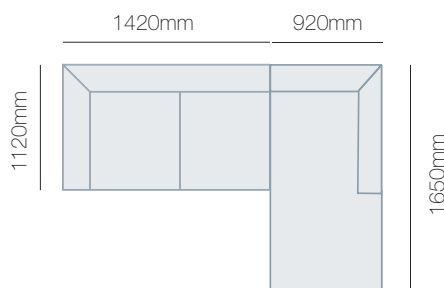

Chaise Modular: