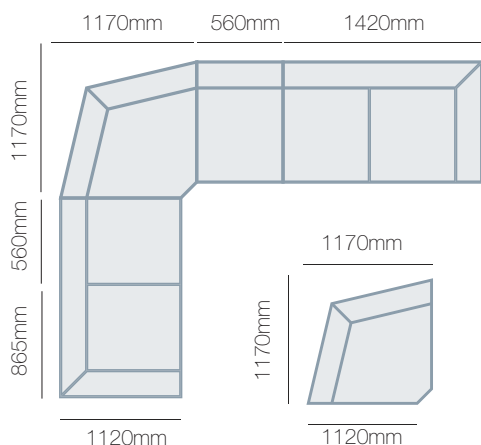

CORNER MODULAR

Modular: