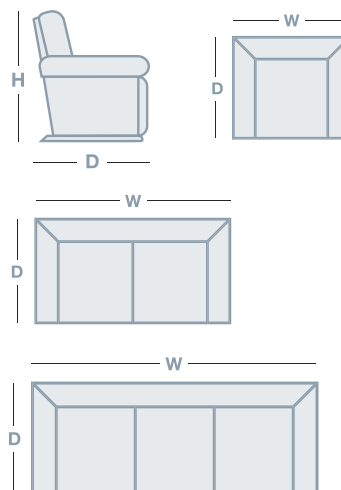

## OVERVIEW

Sumptuous is one word that best describes both look and feel of the LA-Z-BOY's Saxon design. Be it the recliner chair, 2 or 3 motion sofa or perhaps the modular. You can be assured the comfort and quality will not fail to deliver.

## IN THE RANGE

	W	D	H
 Saxon Power Recliner	1170mm	1120mm	1070mm
 Saxon Recliner	1170mm	1120mm	1070mm
 2.5 Seater Twin Recliner	1730mm	1120mm	1070mm
 2.5 Seater Pwr Twin Recliner	1730mm	1100mm	1070mm
 2.5 Seater Pwr Rec w/console	2035mm	1120mm	1070mm
 3 Seater Twin Recliner	2285mm	1120mm	1070mm
 3 Seater Pwr Twin Recliner	2285mm	1120mm	1070mm
Saxon Chaise Modular			1070mm
Saxon Modular			1070mm

## HOW TO MEASURE