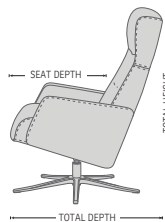

The new and improved Space recliner now features an even better comfort, with a slimmer arm and back profile, and a height adjustable footstool (9 cm from min to max). With the Space recliner program the back angle is adjustable with an unique gas-lift system to adapt to all comfort requirements. With all the built-in functions in this recliner, you will experience an entirely different level of absolute comfort.

Ottoman cushion is ergonomically sloped for maximum leg comfort. Height adjustable.

FUNCTIONS

360° SWIVEL

EFFORTLESS RECLINING MECHANISM

ADJUSTABLE HEADREST

ERGO-TILT

ERGONOMICALLY SLOPED OTTOMAN. ADJUSTABLE

BASE OPTIONS

B1
SLIMLINE POLISHED

B1
SLIMLINE POLISHED & BRUSHED

B1
SLIMLINE BLACK

B2
POLISHED WOOD CAP

B3
BLACK WOOD CAP

B4
CLASSIC POLISHED

B4
CLASSIC BLACK

THREE SEAT HEIGHTS
Options:
Low: -3cm
Standard
High: +3cm

HEIGHT ADJUSTABLE FOOTSTOOL
(9 cm FROM MIN TO MAX)

DIMENSIONS

CHAIR SIZE	TOTAL WIDTH	TOTAL DEPTH	TOTAL HEIGHT	SEAT WIDTH	SEAT HEIGHT	SEAT DEPTH
Space 2100	76 cm / 29.9 in	84 cm / 33 in	109 cm / 42.9 in	50 cm / 19.6 in	45 cm / 17.7 in	51 cm / 20 in
Space 2100 Ottoman	51 cm / 20 in	44 cm / 17.3 in	45 cm / 17.7 in			