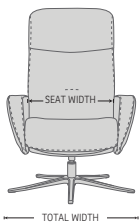

The new and improved Space recliner now features an even better comfort, with a slimmer arm and back profile, and a height adjustable footstool (9 cm from min to max). With the Space recliner program the back angle is adjustable with an unique gas-lift system to adapt to all comfort requirements. With all the built-in functions in this recliner, you will experience an entirely different level of absolute comfort.

Ottoman cushion is ergonomically sloped for maximum leg comfort. Height adjustable.

FUNCTIONS

360° SWIVEL

EFFORTLESS RECLINING MECHANISM

ADJUSTABLE HEADREST

ERGO-TILT

ERGONOMICALLY SLOPED OTTOMAN. ADJUSTABLE

BASE OPTIONS

B1
SLIMLINE POLISHED

B1
SLIMLINE POLISHED & BRUSHED

B1
SLIMLINE BLACK

B2
POLISHED WOOD CAP

B3
BLACK WOOD CAP

B4
CLASSIC POLISHED

B4
CLASSIC BLACK

THREE SEAT HEIGHTS
Options:
Low: -3cm
Standard
High: +3cm

HEIGHT ADJUSTABLE FOOTSTOOL
(9 cm FROM MIN TO MAX)

DIMENSIONS

CHAIR SIZE	TOTAL WIDTH	TOTAL DEPTH	TOTAL HEIGHT	SEAT WIDTH	SEAT HEIGHT	SEAT DEPTH
Space 2100	76 cm / 29.9 in	84 cm / 33 in	109 cm / 42.9 in	50 cm / 19.6 in	45 cm / 17.7 in	51 cm / 20 in
Space 2100 Ottoman	51 cm / 20 in	44 cm / 17.3 in	45 cm / 17.7 in			