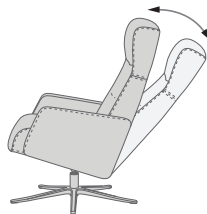

The new and improved Space recliner now features an even better comfort, with a slimmer arm and back profile, and a height adjustable footstool (9 cm from min to max). With the Space recliner program the back angle is adjustable with an unique gas-lift system to adapt to all comfort requirements. With all the built-in functions in this recliner, you will experience an entirely different level of absolute comfort.

Adjustable Headrest support allows your head and neck to rest in an infinite number of comfort positions.

Back and lumbar support through molded cold-cured foam.

The pneumatic based reclining system allows you to effortlessly recline and change back angle position.

The rock-solid steel undercarriage provides long-term stability.

An interior steel frame with sinuous springs is encased in cold-cured foam cushions. These in turn are covered with glove-fitted upholstery.

Ottoman cushion is ergonomically sloped for maximum leg comfort. Height adjustable.

FUNCTIONS

360° SWIVEL

EFFORTLESS RECLINING MECHANISM

ADJUSTABLE HEADREST

ERGO-TILT

ERGONOMICALLY SLOPED OTTOMAN. ADJUSTABLE