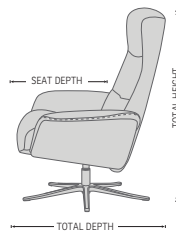

The new and improved Space recliner now features an even better comfort, with a slimmer arm and back profile, and a height adjustable footstool (9 cm from min to max). With the Space recliner program the back angle is adjustable with an unique gas-lift system to adapt to all comfort requirements. With all the built-in functions in this recliner, you will experience an entirely different level of absolute comfort.

DESIGNED IN NORWAY

See warranty policy for more details.

Space 4100W

Space 4100

360° Swivel

Adjustable Headrest

Effortless Reclining

Freestanding Footstool
height adjustable

Ergo-Tilt

SPACE 4100 RECLINER & OTTOMAN

FUNCTIONS

BASE OPTIONS

DIMENSIONS

CHAIR SIZE	TOTAL WIDTH	TOTAL DEPTH	TOTAL HEIGHT	SEAT WIDTH	SEAT HEIGHT	SEAT DEPTH
Space 4100	84 cm / 33 in	84 cm / 33 in	109 cm / 42.9 in	50 cm / 19.6 in	45 cm / 17.7 in	51 cm / 20 in
Space 4100 Ottoman	51 cm / 20 in	44 cm / 17.3 in	45 cm / 17.7 in			

* The dimensions are approximate and may vary with +/-2cm