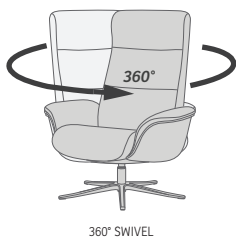

The new and improved Space recliner now features an even better comfort, with a slimmer arm and back profile, and a height adjustable footstool (9 cm from min to max). With the Space recliner program the back angle is adjustable with an unique gas-lift system to adapt to all comfort requirements. With all the built-in functions in this recliner, you will experience an entirely different level of absolute comfort.

DESIGNED IN NORWAY

See warranty policy for more details.

Space 4100W

Space 4100

360° Swivel

Adjustable Headrest

Effortless Reclining

Freestanding Footstool
height adjustable

Ergo-Tilt

SPACE 4100 RECLINER & OTTOMAN

FUNCTIONS

BASE OPTIONS

DIMENSIONS

CHAIR SIZE	TOTAL WIDTH	TOTAL DEPTH	TOTAL HEIGHT	SEAT WIDTH	SEAT HEIGHT	SEAT DEPTH
Space 4100	84 cm / 33 in	84 cm / 33 in	109 cm / 42.9 in	50 cm / 19.6 in	45 cm / 17.7 in	51 cm / 20 in
Space 4100 Ottoman	51 cm / 20 in	44 cm / 17.3 in	45 cm / 17.7 in			