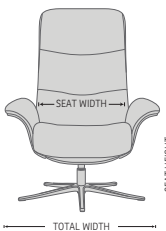

The new and improved Space recliner now features an even better comfort, with a slimmer arm and back profile, and a height adjustable footstool (9 cm from min to max). With the Space recliner program the back angle is adjustable with an unique gas-lift system to adapt to all comfort requirements. With all the built-in functions in this recliner, you will experience an entirely different level of absolute comfort.

DESIGNED IN NORWAY

See warranty policy for more details.

Space 4100W

Space 4100

360° Swivel

Adjustable Headrest

Effortless Reclining

Freestanding Footstool
height adjustable

Ergo-Tilt

SPACE 4100 RECLINER & OTTOMAN

FUNCTIONS

BASE OPTIONS

DIMENSIONS

CHAIR SIZE	TOTAL WIDTH	TOTAL DEPTH	TOTAL HEIGHT	SEAT WIDTH	SEAT HEIGHT	SEAT DEPTH
Space 4100	84 cm / 33 in	84 cm / 33 in	109 cm / 42.9 in	50 cm / 19.6 in	45 cm / 17.7 in	51 cm / 20 in
Space 4100 Ottoman	51 cm / 20 in	44 cm / 17.3 in	45 cm / 17.7 in			

* The dimensions are approximate and may vary with +/-2cm