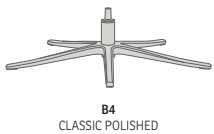

DESIGNED IN NORWAY

See warranty policy for more details.

Space 4100W

Space 4100

360° Swivel

Adjustable Headrest

Effortless Reclining

Freestanding Footstool
height adjustable

Ergo-Tilt

SPACE 4100 RECLINER & OTTOMAN

FUNCTIONS

BASE OPTIONS

DIMENSIONS

CHAIR SIZE	TOTAL WIDTH	TOTAL DEPTH	TOTAL HEIGHT	SEAT WIDTH	SEAT HEIGHT	SEAT DEPTH
Space 4100	84 cm / 33 in	84 cm / 33 in	109 cm / 42.9 in	50 cm / 19.6 in	45 cm / 17.7 in	51 cm / 20 in
Space 4100 Ottoman	51 cm / 20 in	44 cm / 17.3 in	45 cm / 17.7 in			

* The dimensions are approximate and may vary with +/-2cm