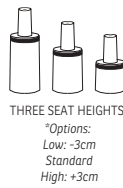

DESIGNED IN NORWAY

See warranty policy for more details.

Space 4100W

Space 4100

360° Swivel

Adjustable Headrest

Effortless Reclining

Freestanding Footstool
height adjustable

Ergo-Tilt

SPACE 4100 RECLINER & OTTOMAN

FUNCTIONS

BASE OPTIONS

DIMENSIONS

CHAIR SIZE	TOTAL WIDTH	TOTAL DEPTH	TOTAL HEIGHT	SEAT WIDTH	SEAT HEIGHT	SEAT DEPTH
Space 4100	84 cm / 33 in	84 cm / 33 in	109 cm / 42.9 in	50 cm / 19.6 in	45 cm / 17.7 in	51 cm / 20 in
Space 4100 Ottoman	51 cm / 20 in	44 cm / 17.3 in	45 cm / 17.7 in			

* The dimensions are approximate and may vary with +/-2cm