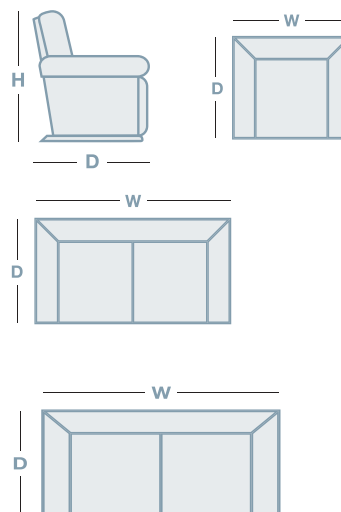

CONNECT WITH US

www.la-z-boy.co.nz • www.la-z-boy.com.au

LA Z BOY
FURNITURE GALLERY®

Live life Comfortably.®

Coverings: Product image may depict coverings that are no longer available or differ from actual colour. For current covering options please contact your local retailer.

Dimensions: Please note that variations in dimensions and appearance can occur. Construction differences in upholstery covering (fabric and leather) can cause variances in dimensions. All dimensions are shown in millimeters. Measurements quoted are a guide only. Please confirm details with your local retailer before ordering.

Product illustrations: The product images shown are for illustration purposes only and may not be an exact representation of the product. Please confirm details with your local retailer before ordering.