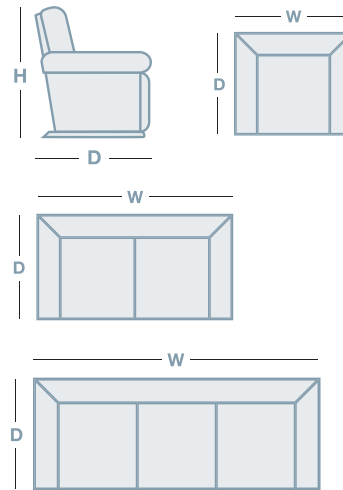

HOW TO MEASURE