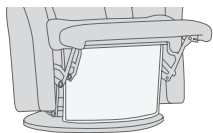

Power+ Relaxer Functions

Upgrade Manual features as additional Powered features on your Relaxer.

Powered Lumbar Support

RML Buttons

1. USB switch on/off
2. USB light indicate
3. USB port
4. Extending footrest followed by recline
5. Backrest raises followed by retracting footrest
6. Extend Lumbar Support
7. Retract Lumbar Support

Power Relaxer Option

Legend:
 [Open Lock] Unlock / Glider Function on
 [Closed Lock] Locked / no Glider Function

Powered Glide Locker

Locker Buttons

1. Locker on
2. Locker off

Available for RM and RML (Standard and Large Size)

Options for all Relaxers

Front Skirt

Protective plastic covering Finger Guard

Measurements *

| Product Code | Total Width | Total Depth | Total Height | Seat Width | Seat Height | Seat Depth | Total Depth (reclined) | Wall Clearance Requirement |
|------------------------------|-------------------|------------------------------|----------------------------------|-----------------|-----------------|-----------------|-------------------------------|-----------------------------|
| RG275 / Standard / Manual | 82.5 cm / 32.4 in | 96 - 100 cm / 37.7 - 39.3 in | 99.5 - 112.5 cm / 39.1 - 44.2 in | 53 cm / 20.8 in | 50 cm / 19.6 in | 62 cm / 24.4 in | 165 - 173 cm / 64.9 - 68.1 in | 31 - 38 cm / 12.2 - 14.9 in |
| RG375 / Large / Manual | 87.5 cm / 34.4 in | 96 - 100 cm / 37.7 - 39.3 in | 99.5 - 112.5 cm / 39.1 - 44.2 in | 58 cm / 22.8 in | 50 cm / 19.6 in | 62 cm / 24.4 in | 165 - 173 cm / 64.9 - 68.1 in | 31 - 38 cm / 12.2 - 14.9 in |
| RM-RML275 / Standard / Motor | 82.5 cm / 32.4 in | 96 - 100 cm / 37.7 - 39.3 in | 99.5 - 112.5 cm / 39.1 - 44.2 in | 53 cm / 20.8 in | 50 cm / 19.6 in | 62 cm / 24.4 in | 165 - 173 cm / 64.9 - 68.1 in | 31 - 38 cm / 12.2 - 14.9 in |
| RM-RML375 / Large / Motor | 87.5 cm / 34.4 in | 96 - 100 cm / 37.7 - 39.3 in | 99.5 - 112.5 cm / 39.1 - 44.2 in | 58 cm / 22.8 in | 50 cm / 19.6 in | 62 cm / 24.4 in | 165 - 173 cm / 64.9 - 68.1 in | 31 - 38 cm / 12.2 - 14.9 in |