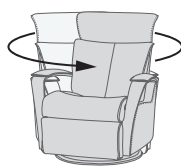

8. Swivel Function

Enabling you to turn in any direction with ease to ensure you never miss a moment.

9. New Finger Guard Feature

Protective plastic covering over reclining mechanisms to reduce the risk of injury to yourself, children or pets while using the recliner.

Majesty Technical Specifications

Manual Relaxer Functions

Manual Recline

360° Swivel Function

Glide Function

Manual Height and Angle Adjustable Headrest

Manual Relaxer Option

Legend:
 [Open Lock] Unlock / With Glide Function
 [Closed Lock] Locked / Without Glide Function

Glide Locker

Power Relaxer Functions

Upgrade your Manual Relaxer to include a Powered recline on top of the standard Manual functions.

Powered Recline

180° Swivel Function

RM Buttons

1. USB switch on/off
2. USB light indicate
3. USB port
4. Extending footrest followed by recline
5. Backrest raises followed by retracting footrest