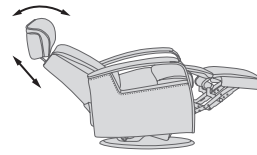

Majesty Technical Specifications

Manual Relaxer Functions

Manual Recline

360° Swivel Function

Glide Function

Manual Height and Angle Adjustable Headrest

Manual Relaxer Option

Legend:
 [Open Lock] Unlock / With Glide Function
 [Closed Lock] Locked / Without Glide Function

Glide Locker

Power Relaxer Functions

Upgrade your Manual Relaxer to include a Powered recline on top of the standard Manual functions.

Powered Recline

180° Swivel Function

RM Buttons

1. USB switch on/off
2. USB light indicate
3. USB port
4. Extending footrest followed by recline
5. Backrest raises followed by retracting footrest