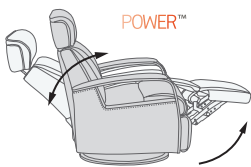

Majesty Technical Specifications

Manual Relaxer Functions

Manual Recline

360° Swivel Function

Glide Function

Manual Height and Angle Adjustable Headrest

Manual Relaxer Option

Legend:
 [Open Lock] Unlock / With Glide Function
 [Closed Lock] Locked / Without Glide Function

Glide Locker

Power Relaxer Functions

Upgrade your Manual Relaxer to include a Powered recline on top of the standard Manual functions.

Powered Recline

180° Swivel Function

RM Buttons

1. USB switch on/off
2. USB light indicate
3. USB port
4. Extending footrest followed by recline
5. Backrest raises followed by retracting footrest