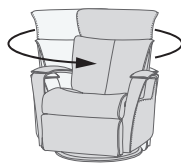

8. Swivel Function

Enabling you to turn in any direction with ease to ensure you never miss a moment.

9. New Finger Guard Feature

Protective plastic covering over reclining mechanisms to reduce the risk of injury to yourself, children or pets while using the recliner.

Majesty Technical Specifications

Manual Relaxer Functions

Manual Recline

360° Swivel Function

Glide Function

Manual Height and Angle Adjustable Headrest

Manual Relaxer Option

Legend:
 [Open Lock] Unlock / With Glide Function
 [Closed Lock] Locked / Without Glide Function