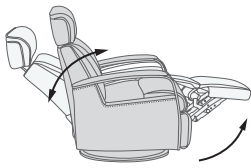

8. Swivel Function

Enabling you to turn in any direction with ease to ensure you never miss a moment.

9. New Finger Guard Feature

Protective plastic covering over reclining mechanisms to reduce the risk of injury to yourself, children or pets while using the recliner.

Majesty Technical Specifications

Manual Relaxer Functions

Manual Recline

360° Swivel Function

Glide Function

Manual Height and Angle Adjustable Headrest

Manual Relaxer Option

Legend:
 [Open Lock] Unlock / With Glide Function
 [Closed Lock] Locked / Without Glide Function