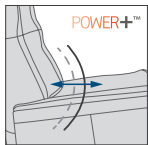

Glide Locker

Power Relaxer Functions

Upgrade your Manual Relaxer to include a Powered recline on top of the standard Manual functions.

Powered Recline

180° Swivel Function

RM Buttons

1. USB switch on/off
2. USB light indicate
3. USB port
4. Extending footrest followed by recline
5. Backrest raises followed by retracting footrest

Power+ Relaxer Functions

Upgrade Manual features as additional Powered features on your Relaxer.

Powered Lumbar Support

RML Buttons

1. USB switch on/off
2. USB light indicate
3. USB port
4. Extending footrest followed by recline
5. Backrest raises followed by retracting footrest
6. Extend Lumbar Support
7. Retract Lumbar Support