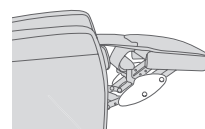

Power+ Relaxer Functions

Upgrade Manual features as additional Powered features on your Relaxer.

Powered Lumbar Support

RML Buttons

1. USB switch on/off
2. USB light indicate
3. USB port
4. Extending footrest followed by recline
5. Backrest raises followed by retracting footrest
6. Extend Lumbar Support
7. Retract Lumbar Support

Power Relaxer Option

Legend:
 [Open Lock] Unlock / Glider Function on
 [Closed Lock] Locked / no Glider Function

Powered Glide Locker

Locker Buttons

1. Locker on
2. Locker off

Available for RM and RML (Standard and Large Size)

Options for all Relaxers

Front Skirt

Protective plastic covering Finger Guard

Measurements *

| Product Code | Total Width | Total Depth | Total Height | Seat Width | Seat Height | Seat Depth | Total Depth (reclined) | Wall Clearance Requirement |
|------------------------------|-------------------|------------------------------|----------------------------------|-----------------|-----------------|-----------------|-------------------------------|-----------------------------|
| RG275 / Standard / Manual | 82.5 cm / 32.4 in | 96 - 100 cm / 37.7 - 39.3 in | 99.5 - 112.5 cm / 39.1 - 44.2 in | 53 cm / 20.8 in | 50 cm / 19.6 in | 62 cm / 24.4 in | 165 - 173 cm / 64.9 - 68.1 in | 31 - 38 cm / 12.2 - 14.9 in |
| RG375 / Large / Manual | 87.5 cm / 34.4 in | 96 - 100 cm / 37.7 - 39.3 in | 99.5 - 112.5 cm / 39.1 - 44.2 in | 58 cm / 22.8 in | 50 cm / 19.6 in | 62 cm / 24.4 in | 165 - 173 cm / 64.9 - 68.1 in | 31 - 38 cm / 12.2 - 14.9 in |
| RM-RML275 / Standard / Motor | 82.5 cm / 32.4 in | 96 - 100 cm / 37.7 - 39.3 in | 99.5 - 112.5 cm / 39.1 - 44.2 in | 53 cm / 20.8 in | 50 cm / 19.6 in | 62 cm / 24.4 in | 165 - 173 cm / 64.9 - 68.1 in | 31 - 38 cm / 12.2 - 14.9 in |
| RM-RML375 / Large / Motor | 87.5 cm / 34.4 in | 96 - 100 cm / 37.7 - 39.3 in | 99.5 - 112.5 cm / 39.1 - 44.2 in | 58 cm / 22.8 in | 50 cm / 19.6 in | 62 cm / 24.4 in | 165 - 173 cm / 64.9 - 68.1 in | 31 - 38 cm / 12.2 - 14.9 in |