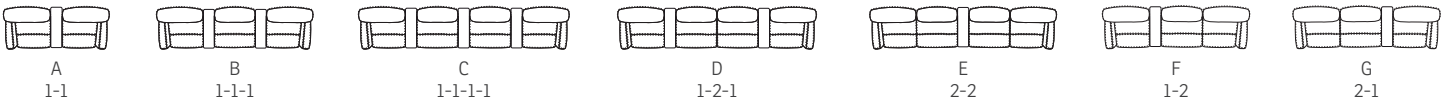

LIMITLESS COMBINATIONS

Straight arm