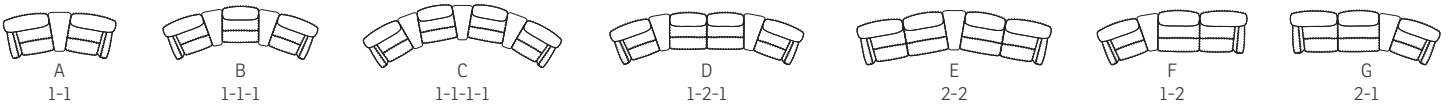

Angled arm

CONNECTION ARMS W/STORAGE