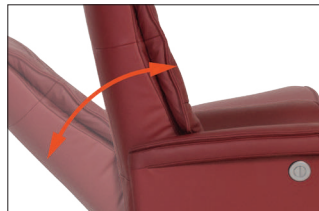

MOTORISED RECLINING