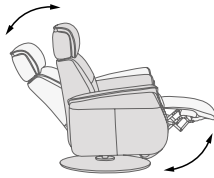

### 8. Ergo-Gravity

Places the recliner into the zero-gravity position, helping to alleviate tension across key points of the body.

### 10. Ergo-Lift

Combining our lift and swivel function, this allows for unrestricted movement and additional support.

## Ergo Gravity Functions

Dual motor mechanism allows for independent back and footrest operation, and zero-gravity function.

Ergo Gravity

Recline with Integrated Footrest

Swivel

Multi-Flex Headrest