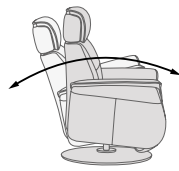

## Ergo Gravity Functions

Dual motor mechanism allows for independent back and footrest operation, and zero-gravity function.

Ergo Gravity

Recline with Integrated Footrest

Swivel

Multi-Flex Headrest

## Ergo Gravity Advanced Functions

Next-level comfort with our zero-gravity and glide functions combined.

Ergo Gravity

Ergo Glide

Lift

## Ergo Lift Functions

Dual motor functionality and swivel function with a sleek design. Locks rotation when lifting a chair.