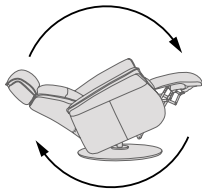

## Ergo Gravity Functions

Dual motor mechanism allows for independent back and footrest operation, and zero-gravity function.

Ergo Gravity

Recline with Integrated Footrest

Swivel

Multi-Flex Headrest

## Ergo Gravity Advanced Functions

Next-level comfort with our zero-gravity and glide functions combined.

Ergo Gravity

Ergo Glide

Lift

## Ergo Lift Functions

Dual motor functionality and swivel function with a sleek design. Locks rotation when lifting a chair.