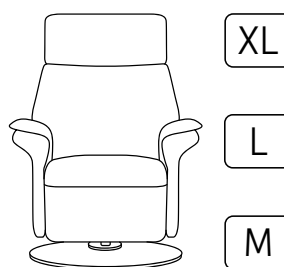

Up to 3 Sizes Available

Choose from Medium, Large or Extra Large and find your perfect fit.

5. Wood Base

A modern, sleek and stylish disk base with multiple wood finish options.

6. Swivel Function

Enabling you to turn in any direction with ease to ensure you never miss a moment.

7. Finger Guard Feature

Protective plastic covering over reclining mechanisms to reduce the risk of injury to yourself, children or pets while using the recliner.

8. Ergo-Gravity

Places the recliner into the zero-gravity position, helping to alleviate tension across key points of the body.

9. Ergo-Gravity Advanced

Combining the ergo-gravity function with our glide function, this allows you to further tailor your relaxation.

10. Ergo-Lift

Combining our lift and swivel function, this allows for unrestricted movement and additional support.