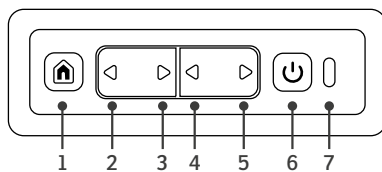

1. Home Button to return to normal seat position
2. Backrest recline
3. Backrest upright
4. Footrest extends + Zero Gravity/seat tilt (Lift down. lift chair only)
5. Footrest retracts (Lift up. lift chair only)
6. USB-C Power on/off button
7. USB-C charging port

Measurements *

Product Size (NG/NA)	Total Width	Total Depth	Total Height	Seat Width	Seat Height	Seat Depth	Total Depth (reclined) (NG)	Total Depth (reclined) (NA)	Wall Clearance Requirement (NG)	Wall Clearance Requirement (NA)
Sedona M	82 cm / 32.3 in	92 cm / 36.2 in	110 cm / 43.3 in	44 cm / 17.3 in	52 cm / 20.5 in	54 cm / 21.3 in	168 cm / 66.1 in	165 cm / 65 in	43 cm / 16.9 in	52 cm / 20.5 in
Sedona L	87 cm / 34.3 in	92 cm / 36.2 in	110 cm / 43.3 in	49 cm / 19.3 in	52 cm / 20.5 in	54 cm / 21.3 in	168 cm / 66.1 in	165 cm / 65 in	43 cm / 16.9 in	52 cm / 20.5 in
Sedona XL	92 cm / 36.2 in	92 cm / 36.2 in	110 cm / 43.3 in	54 cm / 21.3 in	52 cm / 20.5 in	54 cm / 21.3 in	168 cm / 66.1 in	165 cm / 65 in	43 cm / 16.9 in	52 cm / 20.5 in

Product Size (NL)	Total Width	Total Depth	Total Height	Seat Width	Seat Height	Seat Depth	Total Depth (reclined)	Wall Clearance Requirement
Sedona M	82 cm / 32.3 in	92 cm / 36.2 in	112 cm / 44.1 in	44 cm / 17.3 in	54 cm / 21.3 in	54 cm / 21.3 in	162 cm / 63.8 in	41 cm / 16.1 in
Sedona L	87 cm / 34.3 in	92 cm / 36.2 in	112 cm / 44.1 in	49 cm / 19.3 in	54 cm / 21.3 in	54 cm / 21.3 in	162 cm / 63.8 in	41 cm / 16.1 in
Sedona XL	92 cm / 36.2 in	92 cm / 36.2 in	112 cm / 44.1 in	54 cm / 21.3 in	54 cm / 21.3 in	54 cm / 21.3 in	162 cm / 63.8 in	41 cm / 16.1 in

* The dimensions are approximate and may vary with +/-2cm