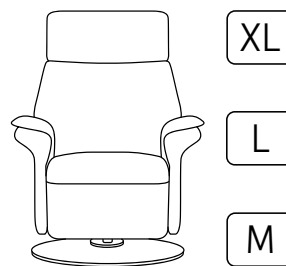

Up to 3 Sizes Available

Choose from Medium, Large or Extra Large and find your perfect fit.

4. Wood Base

A modern, sleek and stylish disk base with multiple wood finish options.

5. Swivel Function

Enabling you to turn in any direction with ease to ensure you never miss a moment.

6. Finger Guard Feature

Protective plastic covering over reclining mechanisms to reduce the risk of injury to yourself, children or pets while using the recliner.

7. Ergo-Gravity

Places the recliner into the zero-gravity position, helping to alleviate tension across key points of the body.

8. Ergo-Gravity Advanced

Combining the ergo-gravity function with our glide function, this allows you to further tailor your relaxation.

9. Ergo-Lift

Combining our lift and swivel function, this allows for unrestricted movement and additional support.