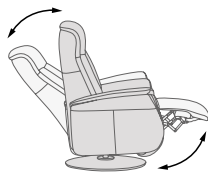

8. Ergo-Gravity Advanced

Combining the ergo-gravity function with our glide function, this allows you to further tailor your relaxation.

9. Ergo-Lift

Combining our lift and swivel function, this allows for unrestricted movement and additional support.

Valletta Technical Specifications

Ergo Gravity Functions

Dual motor mechanism allows for independent back and footrest operation, and zero-gravity function.

Ergo Gravity

Recline with Integrated Footrest

Swivel

Flex Headrest

Ergo Gravity Advanced Functions

Next-level comfort with our zero-gravity and glide functions combined.

Ergo Gravity

Ergo Glide

Lift

Ergo Lift Functions

Dual motor functionality and swivel function with a sleek design. Locks rotation when lifting a chair.

Control buttons

Analog

With simple analog buttons control, experience luxurious relaxation at your fingertips. (2 motors)

1. Home Button to return to normal seat position
2. Backrest recline
3. Backrest upright
4. Footrest extends + Zero Gravity/seat tilt (Lift down. lift chair only)
5. Footrest retracts (Lift up. lift chair only)
6. USB-C Power on/off button
7. USB-C charging port