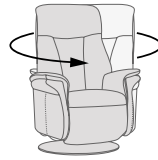

8. Ergo-Gravity Advanced

Combining the ergo-gravity function with our glide function, this allows you to further tailor your relaxation.

9. Ergo-Lift

Combining our lift and swivel function, this allows for unrestricted movement and additional support.

Valletta Technical Specifications

Ergo Gravity Functions

Dual motor mechanism allows for independent back and footrest operation, and zero-gravity function.

Ergo Gravity

Recline with Integrated Footrest

Swivel

Flex Headrest

Ergo Gravity Advanced Functions

Next-level comfort with our zero-gravity and glide functions combined.

Ergo Gravity

Ergo Glide

Lift

Ergo Lift Functions

Dual motor functionality and swivel function with a sleek design. Locks rotation when lifting a chair.