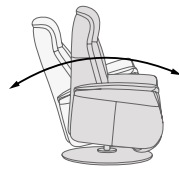

8. Ergo-Gravity Advanced

Combining the ergo-gravity function with our glide function, this allows you to further tailor your relaxation.

9. Ergo-Lift

Combining our lift and swivel function, this allows for unrestricted movement and additional support.

Valletta Technical Specifications

Ergo Gravity Functions

Dual motor mechanism allows for independent back and footrest operation, and zero-gravity function.

Ergo Gravity

Recline with Integrated Footrest

Swivel

Flex Headrest

Ergo Gravity Advanced Functions

Next-level comfort with our zero-gravity and glide functions combined.

Ergo Gravity

Ergo Glide

Lift

Ergo Lift Functions

Dual motor functionality and swivel function with a sleek design. Locks rotation when lifting a chair.

Control buttons

Analog

With simple analog buttons control, experience luxurious relaxation at your fingertips. (2 motors)

1. Home Button to return to normal seat position
2. Backrest recline
3. Backrest upright
4. Footrest extends + Zero Gravity/seat tilt (Lift down. lift chair only)
5. Footrest retracts (Lift up. lift chair only)
6. USB-C Power on/off button
7. USB-C charging port