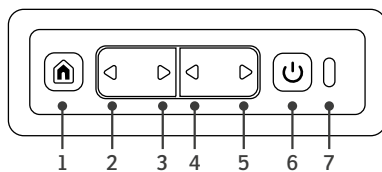

Flex Headrest

Ergo Gravity Advanced Functions

Next-level comfort with our zero-gravity and glide functions combined.

Ergo Gravity

Ergo Glide

Lift

Ergo Lift Functions

Dual motor functionality and swivel function with a sleek design. Locks rotation when lifting a chair.

Control buttons

Analog

With simple analog buttons control, experience luxurious relaxation at your fingertips. (2 motors)

1. Home Button to return to normal seat position
2. Backrest recline
3. Backrest upright
4. Footrest extends + Zero Gravity/seat tilt (Lift down. lift chair only)
5. Footrest retracts (Lift up. lift chair only)
6. USB-C Power on/off button
7. USB-C charging port