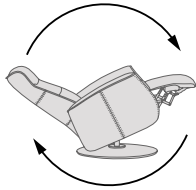

6. Finger Guard Feature

Protective plastic covering over reclining mechanisms to reduce the risk of injury to yourself, children or pets while using the recliner.

7. Ergo-Gravity

Places the recliner into the zero-gravity position, helping to alleviate tension across key points of the body.

8. Ergo-Gravity Advanced

Combining the ergo-gravity function with our glide function, this allows you to further tailor your relaxation.

9. Ergo-Lift

Combining our lift and swivel function, this allows for unrestricted movement and additional support.

Valletta Technical Specifications

Ergo Gravity Functions

Dual motor mechanism allows for independent back and footrest operation, and zero-gravity function.

Ergo Gravity

Recline with Integrated Footrest

Swivel