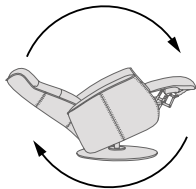

6. Finger Guard Feature

Protective plastic covering over reclining mechanisms to reduce the risk of injury to yourself, children or pets while using the recliner.

7. Ergo-Gravity

Places the recliner into the zero-gravity position, helping to alleviate tension across key points of the body.

8. Ergo-Gravity Advanced

Combining the ergo-gravity function with our glide function, this allows you to further tailor your relaxation.

9. Ergo-Lift

Combining our lift and swivel function, this allows for unrestricted movement and additional support.

Valletta Technical Specifications

Ergo Gravity Functions

Dual motor mechanism allows for independent back and footrest operation, and zero-gravity function.

Ergo Gravity

Recline with Integrated Footrest

Swivel

Flex Headrest

Ergo Gravity Advanced Functions

Next-level comfort with our zero-gravity and glide functions combined.

Ergo Gravity

Ergo Glide

Lift

Ergo Lift Functions

Dual motor functionality and swivel function with a sleek design. Locks rotation when lifting a chair.