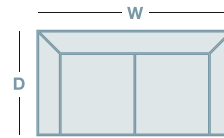

FEATURES & OPTIONS

- Power adjustable headrest
- High back- great for taller or broader person
- Built in USB port means you'll always be connected to your phone
- Generous seat width

IN THE RANGE

	W	D	H
 Monroe Power Recliner	870mm	890mm	980mm
 Monroe Twin Power Reclining 2.5 Seater	1500mm	890mm	980mm
 Monroe Twin Power Reclining 3 Seater	2080mm	890mm	980mm

HOW TO MEASURE

CONNECT WITH US

www.la-z-boy.co.nz • www.la-z-boy.com.au

L A Z BOY®

Coverings: Product image may depict coverings that are no longer available or differ from actual color. For current covering options please contact your local retailer.