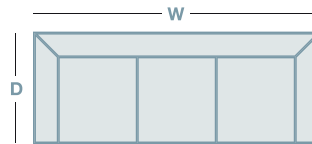

HOW TO MEASURE