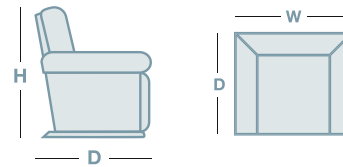

HOW TO MEASURE

CONNECT WITH US

www.la-z-boy.co.nz • www.la-z-boy.com.au

L A Z BOY®

Coverings: Product image may depict coverings that are no longer available or differ from actual color. For current covering options please contact your local retailer.

Dimensions: Please note that variations in dimensions and appearance can occur. Construction differences in upholstery covering (fabric and leather) can cause variances in dimensions. All dimensions are shown in millimeters. Measurements quoted are a guide only. Please confirm details with your local retailer before ordering.

Product illustrations: The product images shown are for illustration purposes only and may not be an exact representation of the product. Please confirm details with your local retailer before ordering.