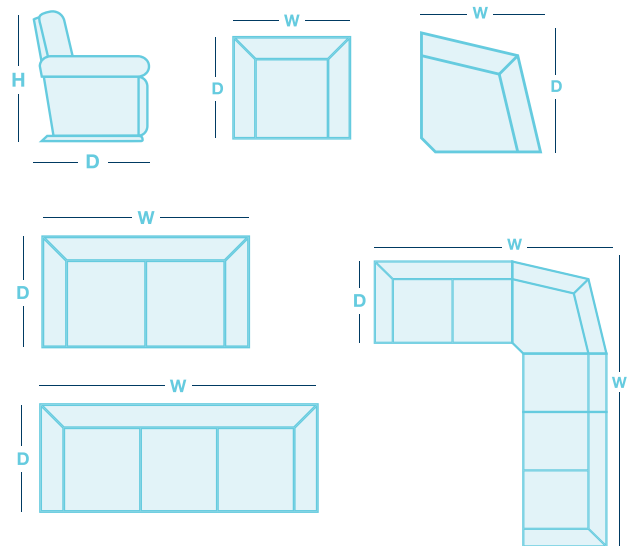

## OVERVIEW

Designed with utmost comfortability in mind, the Hartford boasts plush, sink-in feather fibre blend cushioning and generously oversized proportions, with ample seating space ensuring there's room for the whole family. With discreetly integrated power motion functionality and advanced zero gravity technology, this allows you to individualise your seating position and reap the benefits of zero gravity recline, all with the touch of a button. Flange trim detailing and broad box arms refines the Hartford for a more contemporary appearance.

Available as a 3 Seater Twin Power Recliner, 2.5 Seater Twin Power Recliner, Single Power Recliner or create and customise your ideal configuration with our modular Hartford options.

## FEATURES & OPTIONS

- Zero gravity power recline
- Power adjustable headrest.
- Discreet control panel hidden between seat cushion and sofa arms.
- Flange trim on back cushions and footrest.
- Wide box arm profile and generously proportioned seating.
- Blend of feather and fibre in both seat and back cushions provide maximum comfortability.

## IN THE RANGE

		W	D	H
	Power Recliner	1130mm	1015mm	1070mm
	Twin Power Reclining 2.5 Seater	1730mm	1015mm	1070mm
	Twin Power Reclining 3 Seater	2325mm	1015mm	1070mm
	1.5 Seater 1 Arm w/ Pwr LHF/RHF	1030mm	1015mm	1070mm
	1.5 Seater Armless Pwr Motion w/ Pwr Headrest	765mm	1015mm	1070mm
	1.5 Seater Armless Chair	765mm	1015mm	1070mm
	Corner	1270mm - 1625mm	1270mm	1070mm