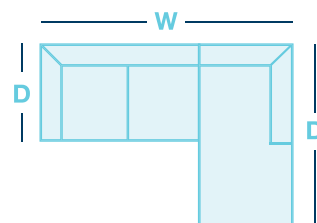

IN THE RANGE

W D H

Hunting 2.5 Seater 1650mm 960mm 890mm

Huntington 3 Seater 2030mm 960mm 890mm

Hunting 3 Seater 1 Arm 1805mm 960mm 890mm

Huntington Chaise 955mm 1665mm 890mm

HOW TO MEASURE

*Please note: variations in dimensions and appearance can occur due to construction differences in upholstery covering (fabric & leather). Measurements should be used as a guide only. For current covering options please contact your local retailer. Icons above are for demonstration purposes and are not a replica of the actual product.