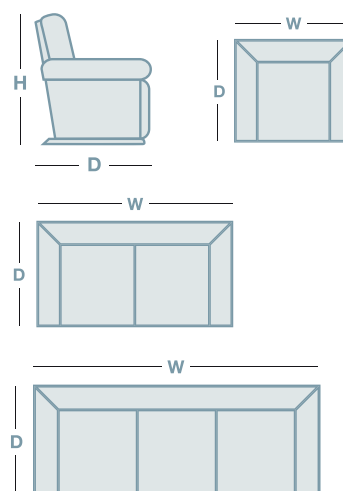

HOW TO MEASURE

CONNECT WITH US

www.la-z-boy.co.nz • www.la-z-boy.com.au

L A Z B O Y®

Coverings: Product image may depict coverings that are no longer available or differ from actual color. For current covering options please contact your local retailer.

Dimensions: Please note that variations in dimensions and appearance can occur. Construction differences in upholstery covering (fabric and leather) can cause variances in dimensions. All dimensions are shown in millimeters. Measurements quoted are a guide only. Please confirm details with your local retailer before ordering.

Product illustrations: The product images shown are for illustration purposes only and may not be an exact representation of the product. Please confirm details with your local retailer before ordering.