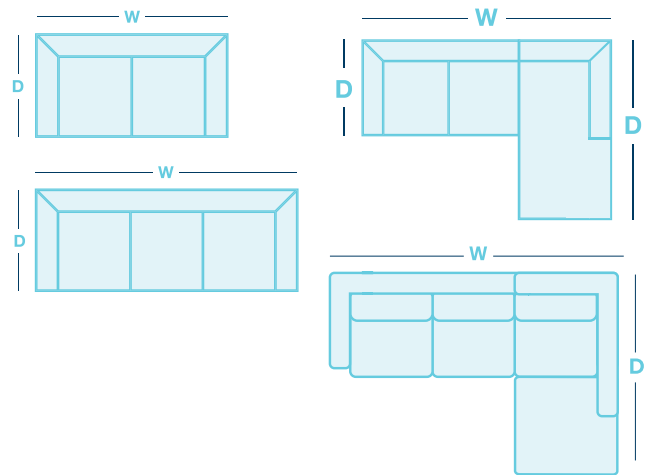

Phoenix

OVERVIEW

The Phoenix perfectly depicts the evolution of contemporary design and power functionality. Boasting a sleek silhouette, clean tailored lines, piped detailing and matte black tapered legs refining and modernising the suites appearance. Integrated, discreet power motion functionality encourages you to make the most of your down time by allowing you to individualise your seating position for a moment of relaxation or movie night in.

FEATURES & OPTIONS

- Discreet 2 button control panel hidden between seat cushion and sofa arm.
- 5 x manual adjustable headrests.
- Adjustable headrest support when required or keep flat for a more contemporary appearance.
- Extended footrest for complete support.
- Compact seating solutions with raised profiles - suitable for smaller living spaces.

HOW TO MEASURE

IN THE RANGE

W D H

2 Seater
Power Motion

2100mm 1050mm 970mm

3 Seater
Power Motion

2950mm 1050mm 970mm

3 Seater Power
Motion LHF/RHF
w/ Chaise

2650mm 1050mm
/1680mm 970mm

3 Seater Power
Motion LHF/RHF
w/ Corner Chaise

2780mm 1050mm
/2230mm 970mm

***Please note:** variations in dimensions and appearance can occur due to construction differences in upholstery covering (fabric & leather). Measurements should be used as a guide only. For current covering options please contact your local retailer. Icons above are for demonstration purposes and are not a replica of the actual product.